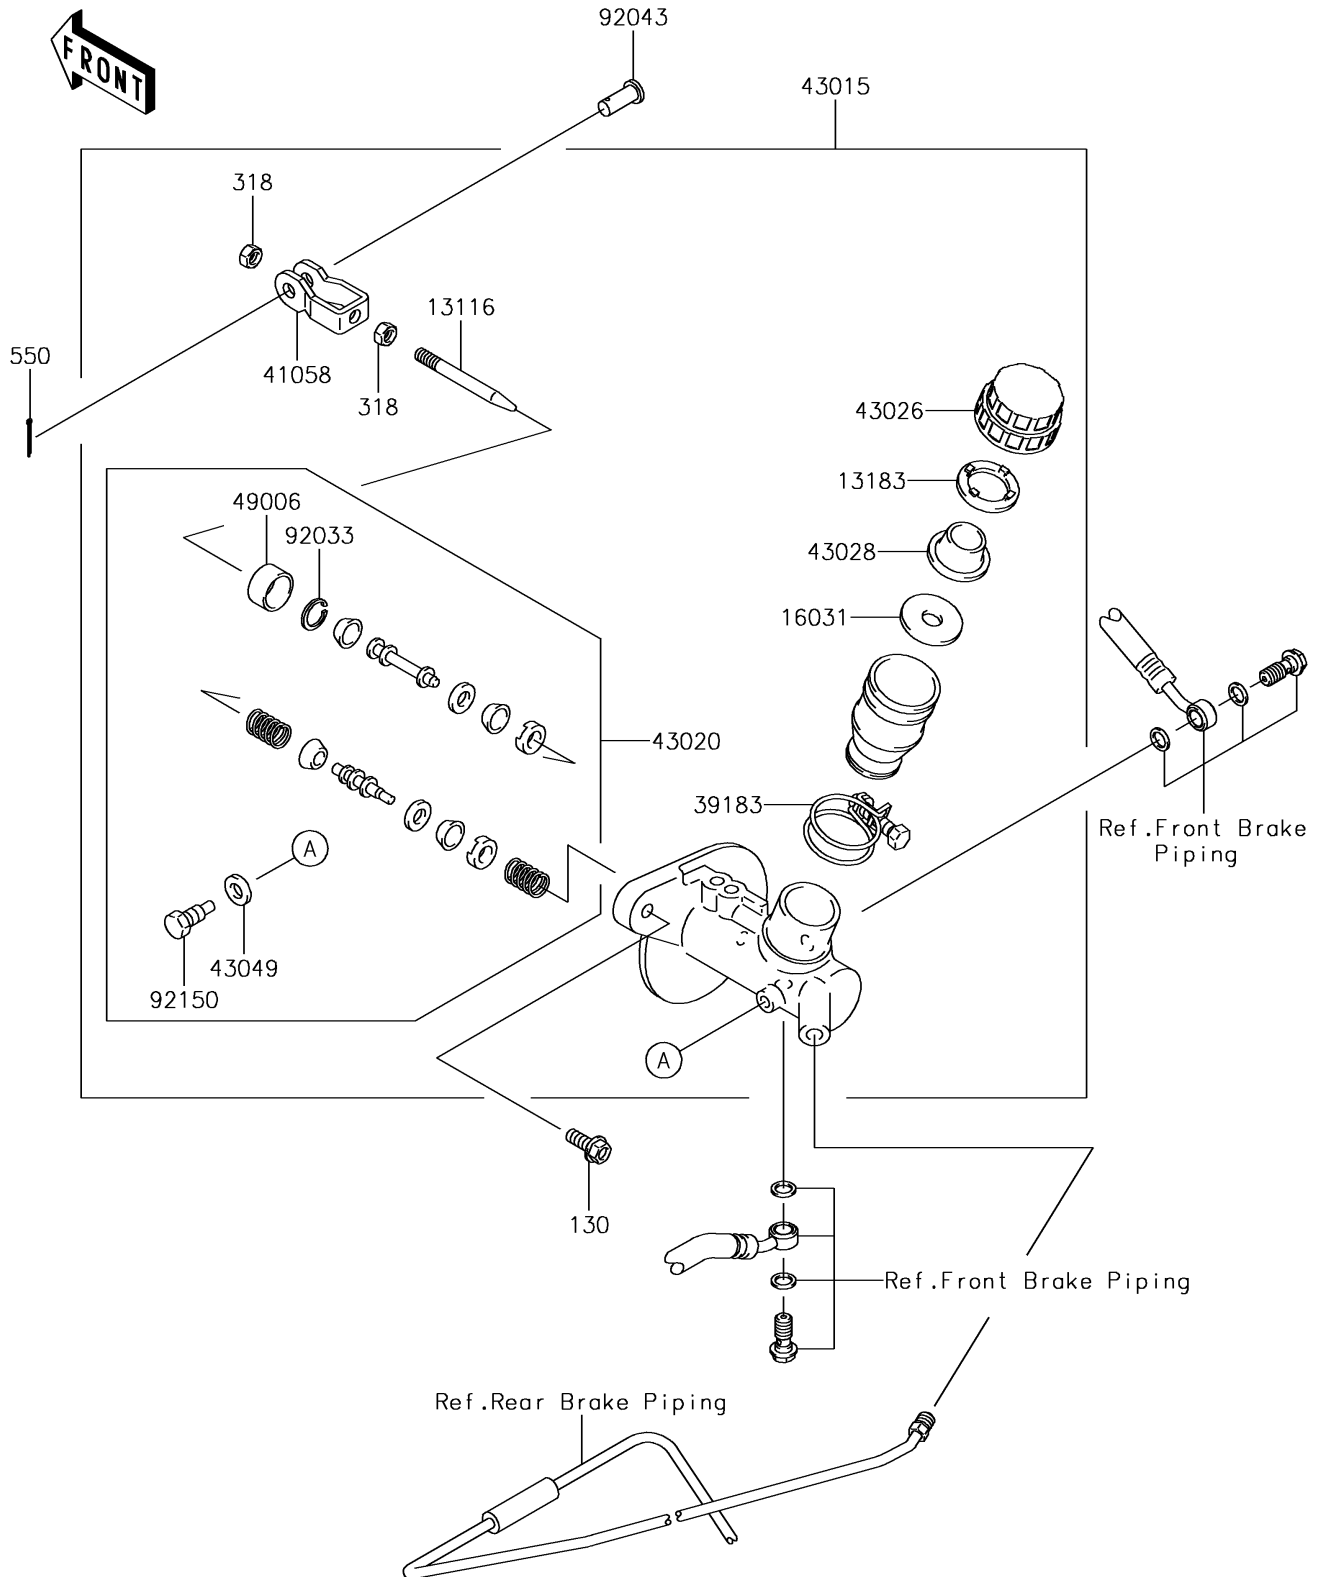

2018 MULE SX™

PARTS DIAGRAM

Master Cylinder

F2261

2018 MULE SX™

PARTS LIST

Master Cylinder

ITEM NAME

PART NUMBER

QUANTITY
