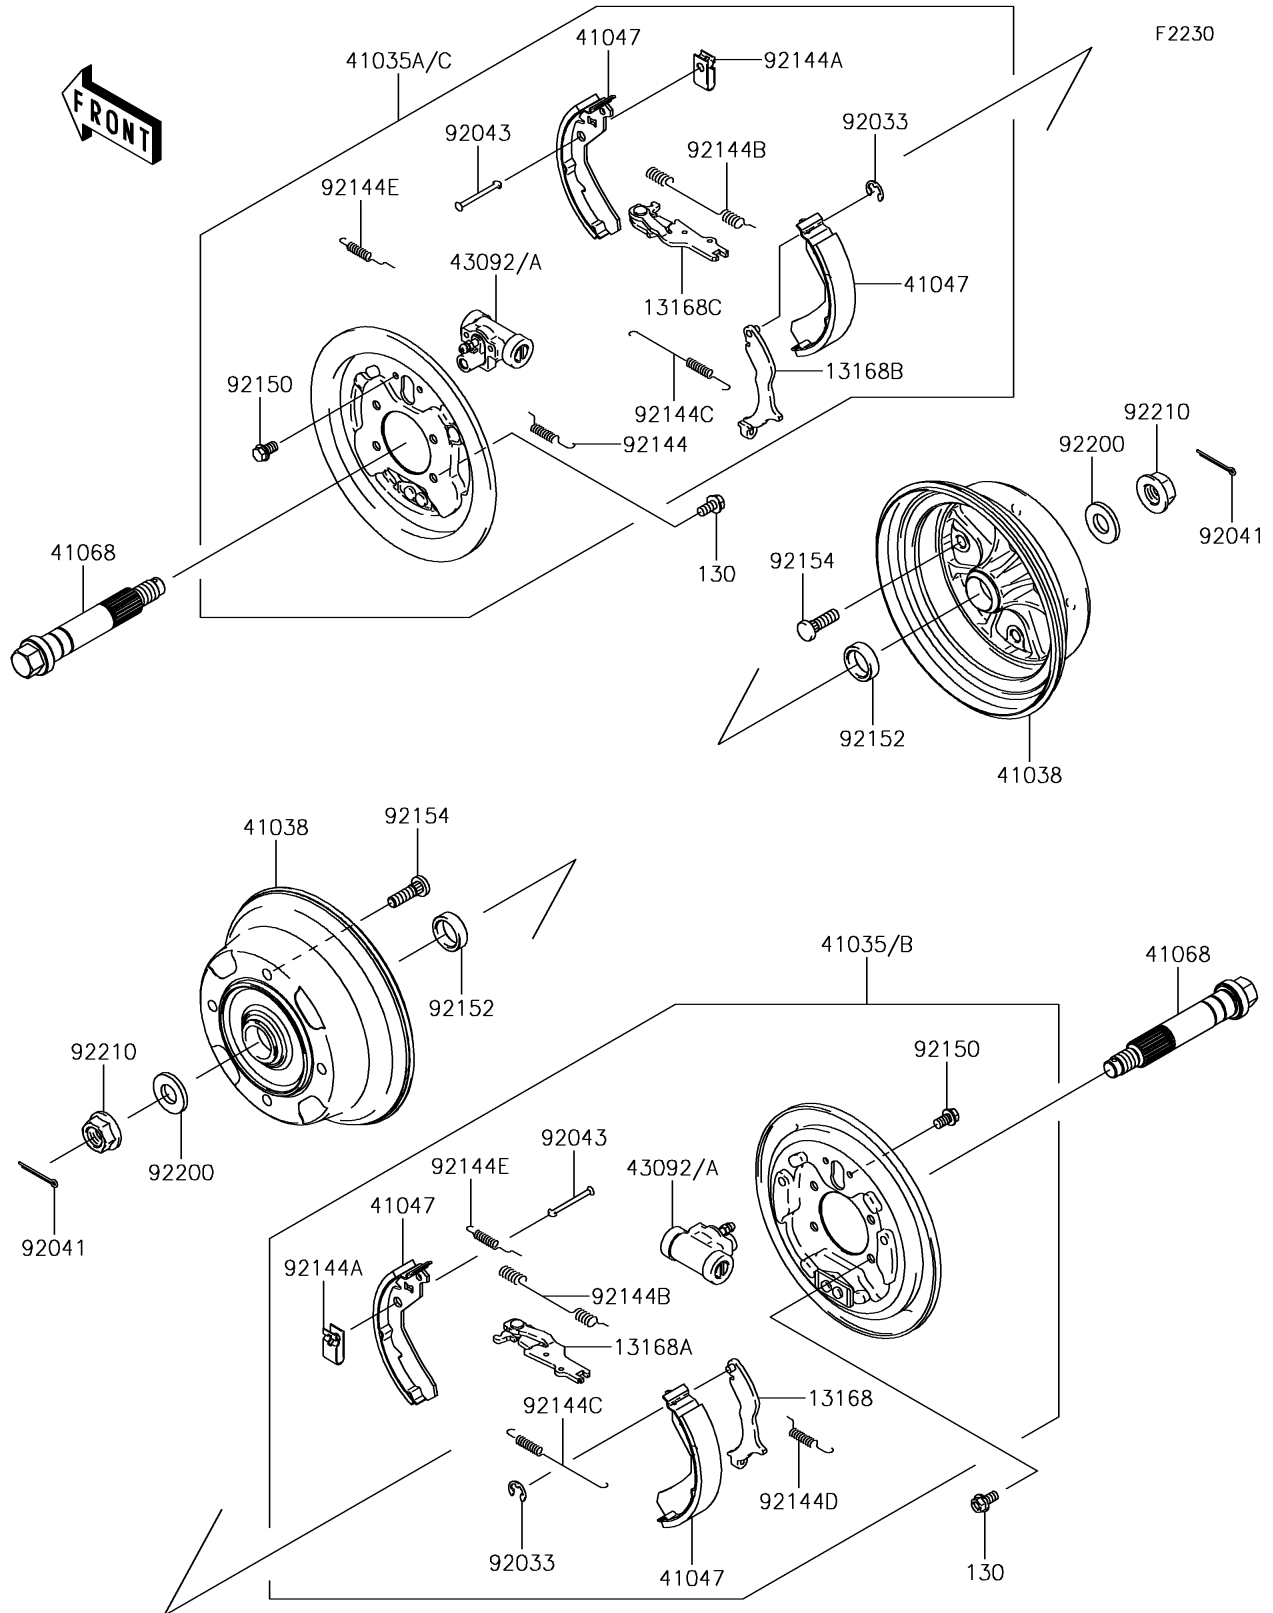

2017 Mule SX

PARTS DIAGRAM

Front Hubs/Brakes

Kawasaki

Let the Good Times Roll®