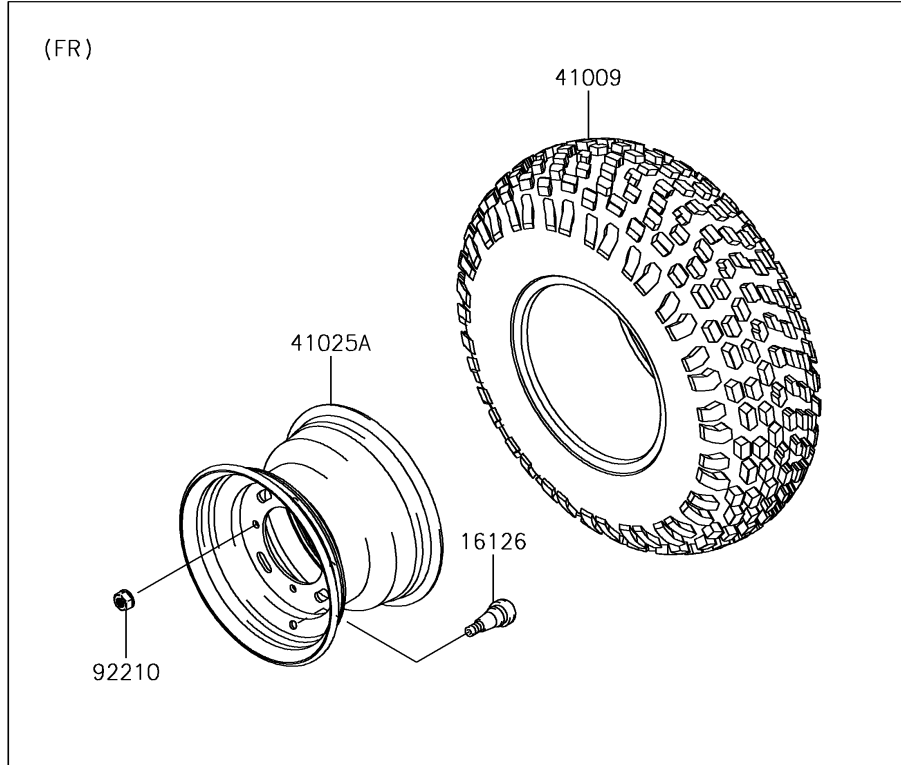

2018 MULE SX™

PARTS DIAGRAM

Wheels/Tires

F2210

2018 MULE SX™

PARTS LIST

Wheels/Tires

Kawasaki

Let the Good Times Roll®

ITEM NAME

PART NUMBER

QUANTITY
