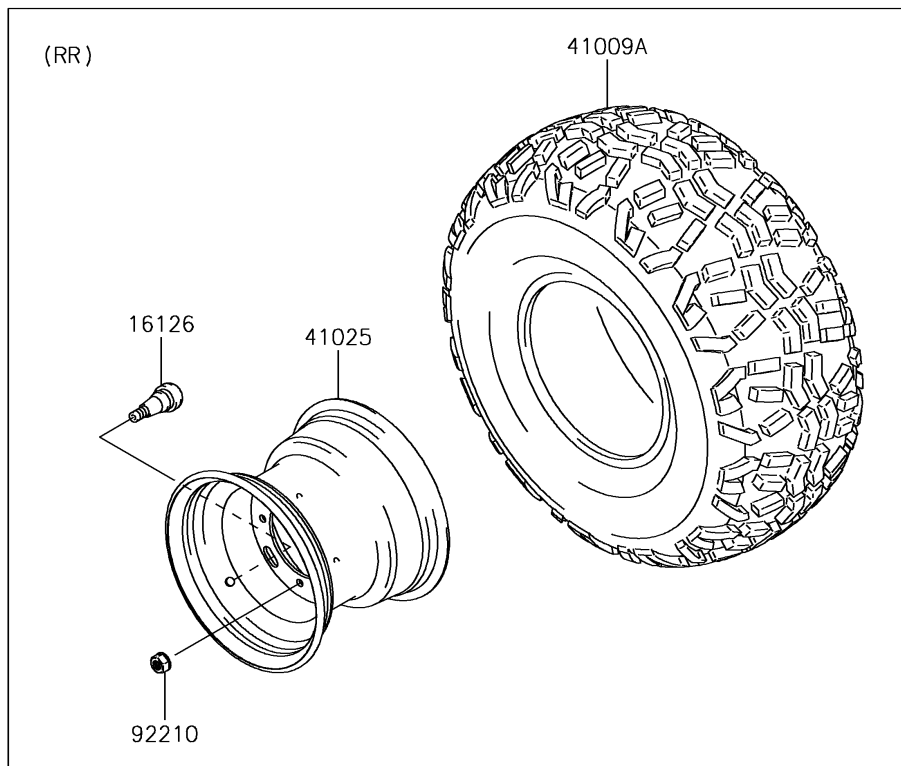

2018 MULE SX™

PARTS DIAGRAM

Wheels/Tires

F2210

2018 MULE SX™

PARTS LIST

Wheels/Tires

Kawasaki

Let the Good Times Roll®

ITEM NAME

PART NUMBER

QUANTITY
