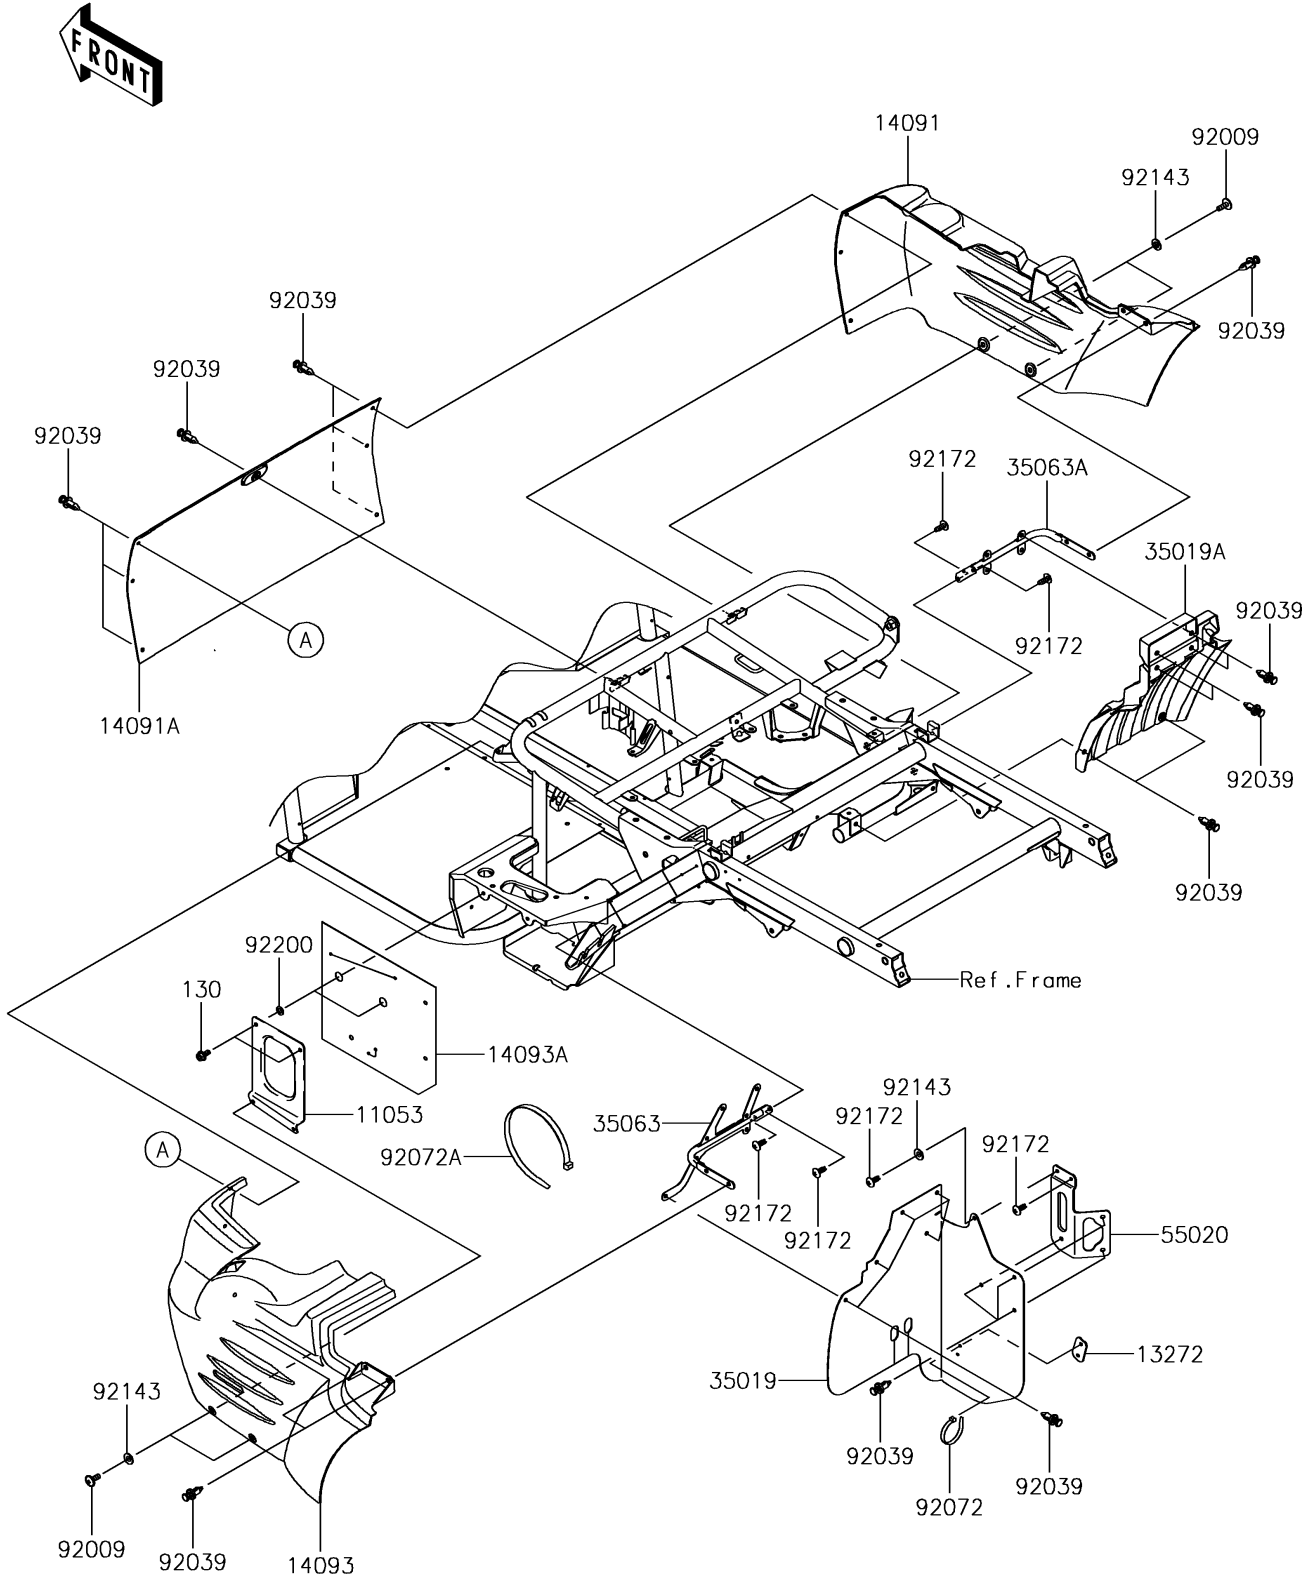

2017 MULE SX™

PARTS DIAGRAM

Frame Fittings(Rear)

F2131

2017 MULE SX™

PARTS LIST

Frame Fittings(Rear)

ITEM NAME

PART NUMBER

QUANTITY
