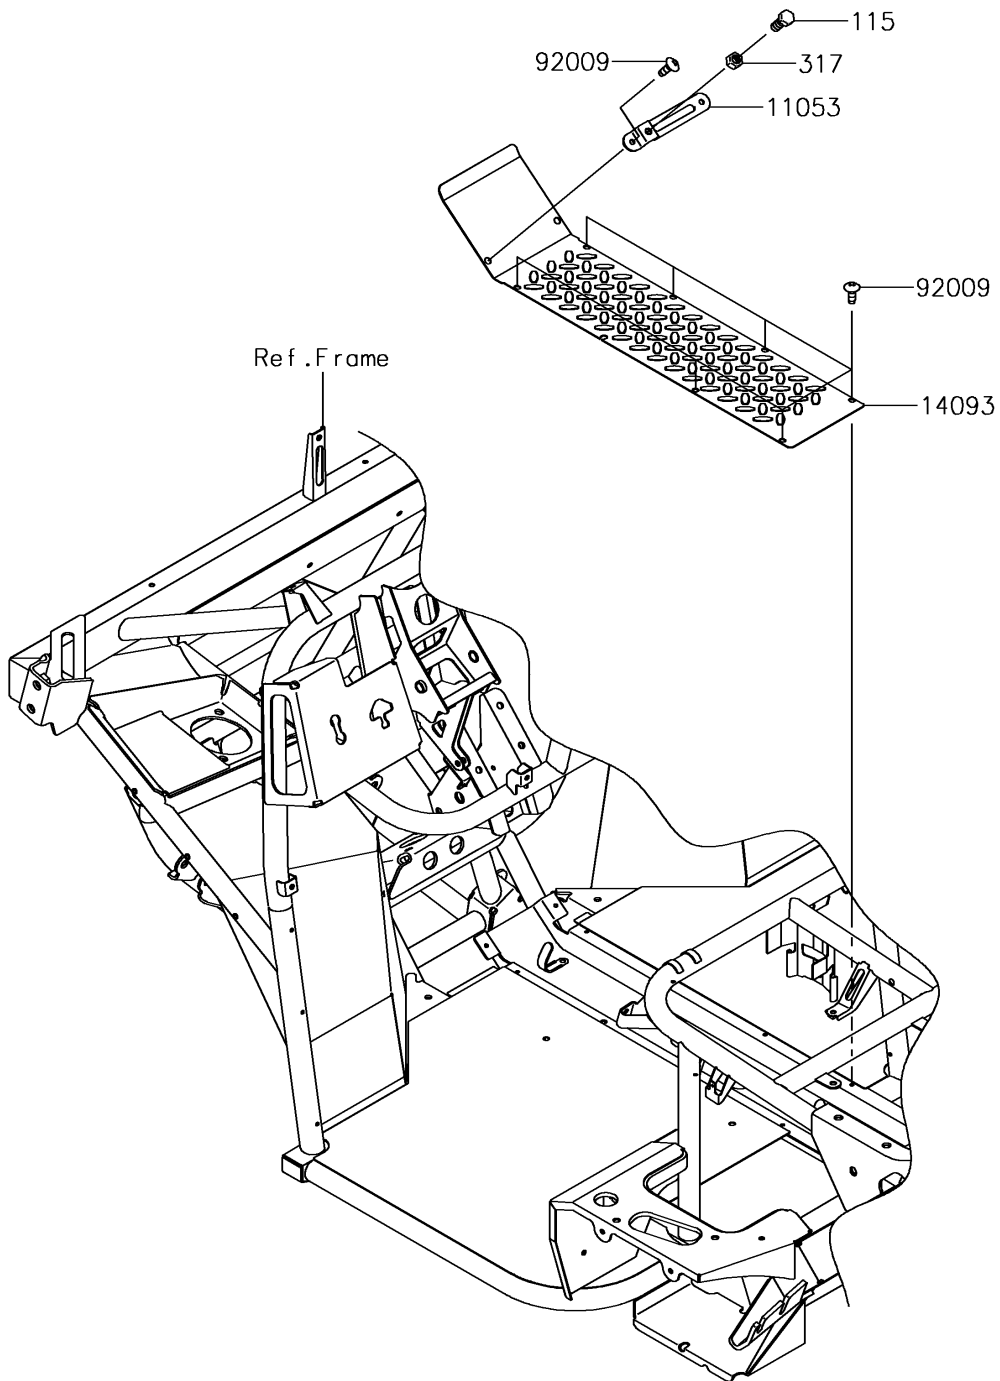

2018 MULE SX™

PARTS DIAGRAM

Engine Mount

F2122

2018 MULE SX™

PARTS LIST

Engine Mount

Kawasaki

Let the Good Times Roll®

ITEM NAME

PART NUMBER

QUANTITY
