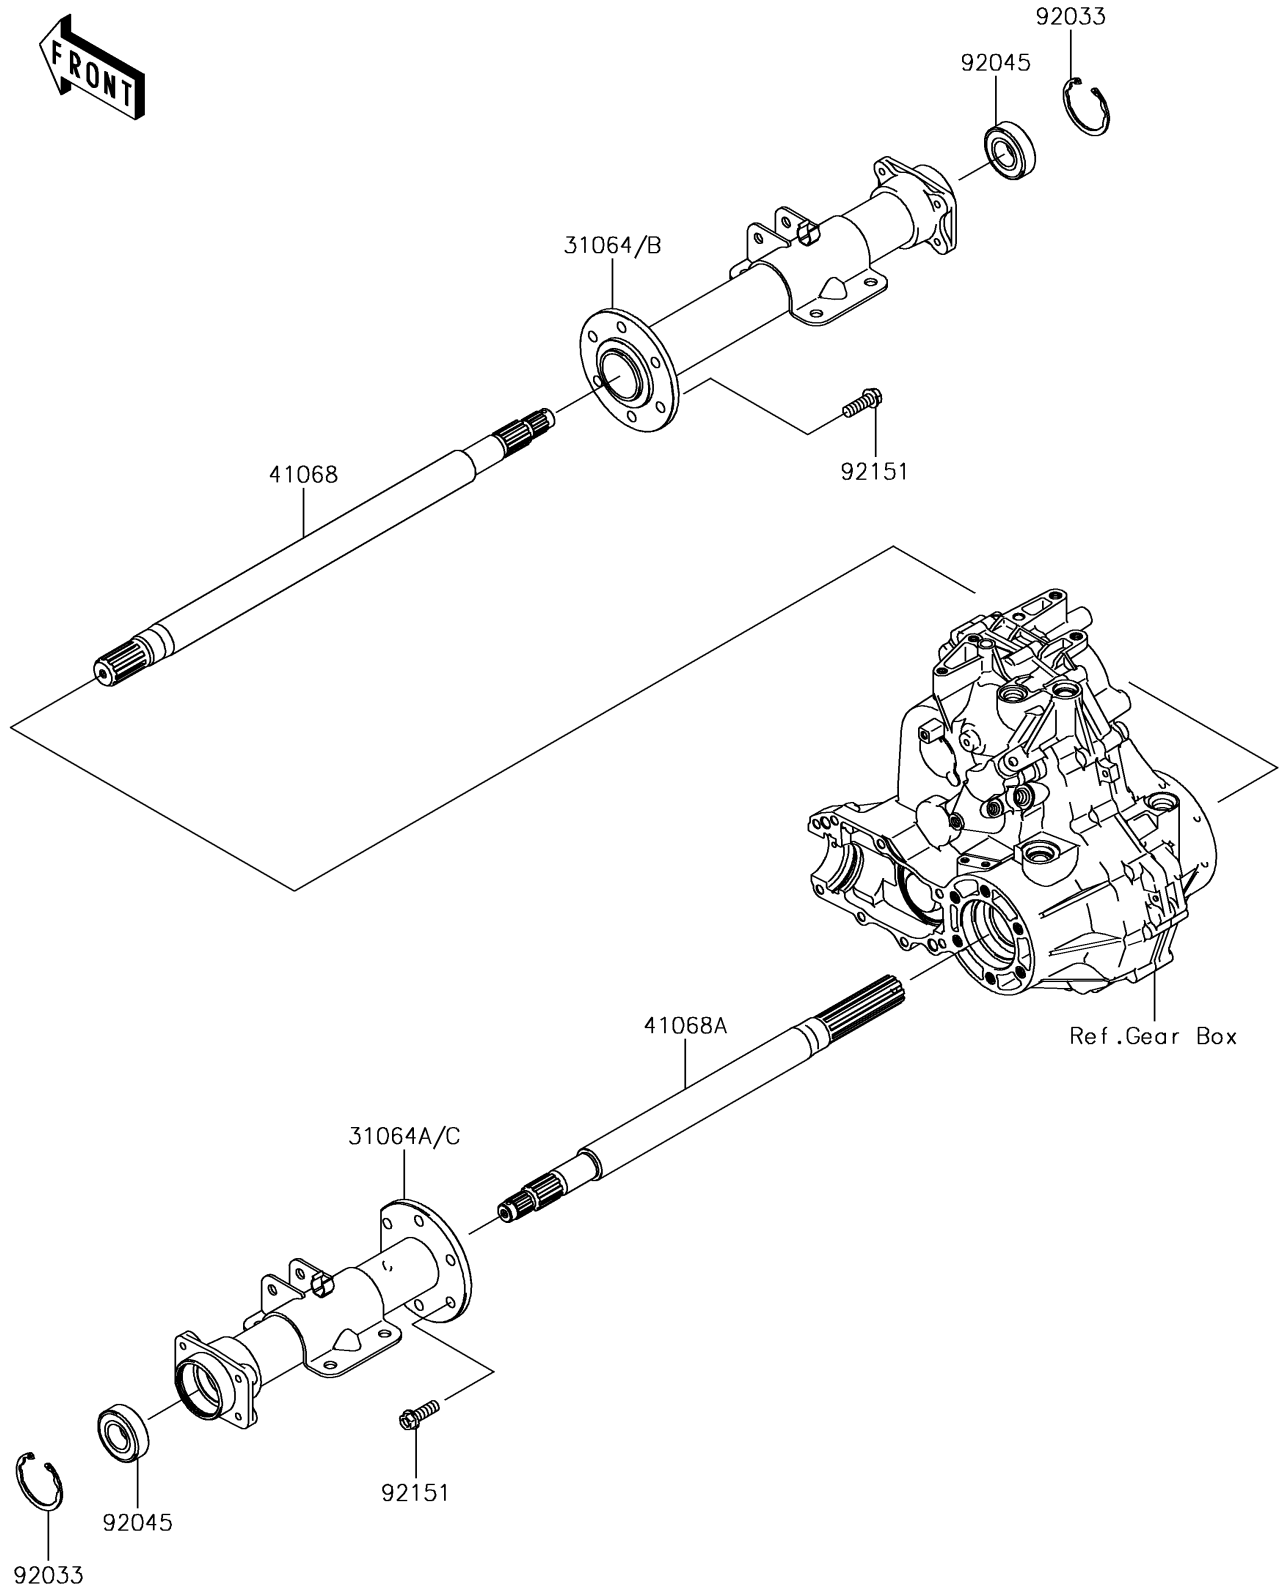

2017 MULE SX™

PARTS DIAGRAM

Rear Axle

E3133

2017 MULE SX™

PARTS LIST

Rear Axle

ITEM NAME

PART NUMBER

QUANTITY
