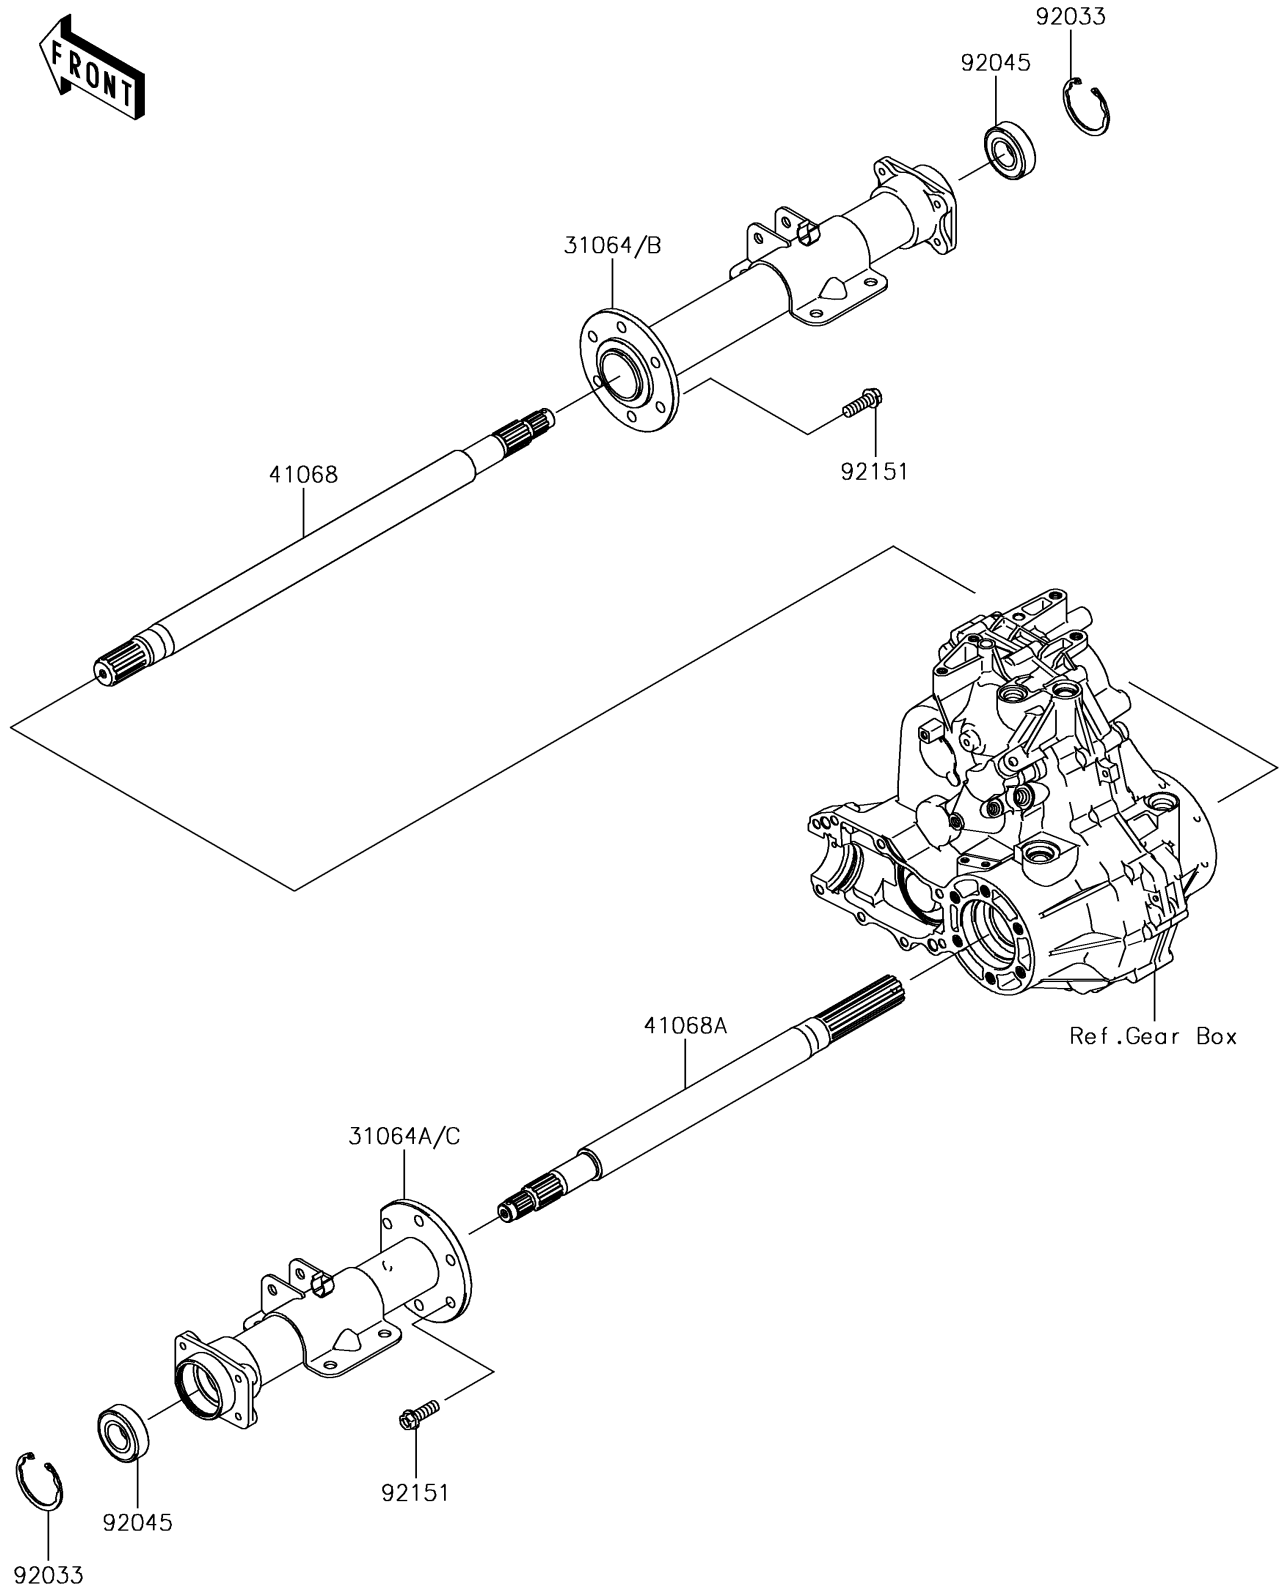

2018 MULE SX™

PARTS DIAGRAM

Rear Axle

E3133

2018 MULE SX™

PARTS LIST

Rear Axle

ITEM NAME	PART NUMBER	QUANTITY
-----------	-------------	----------
