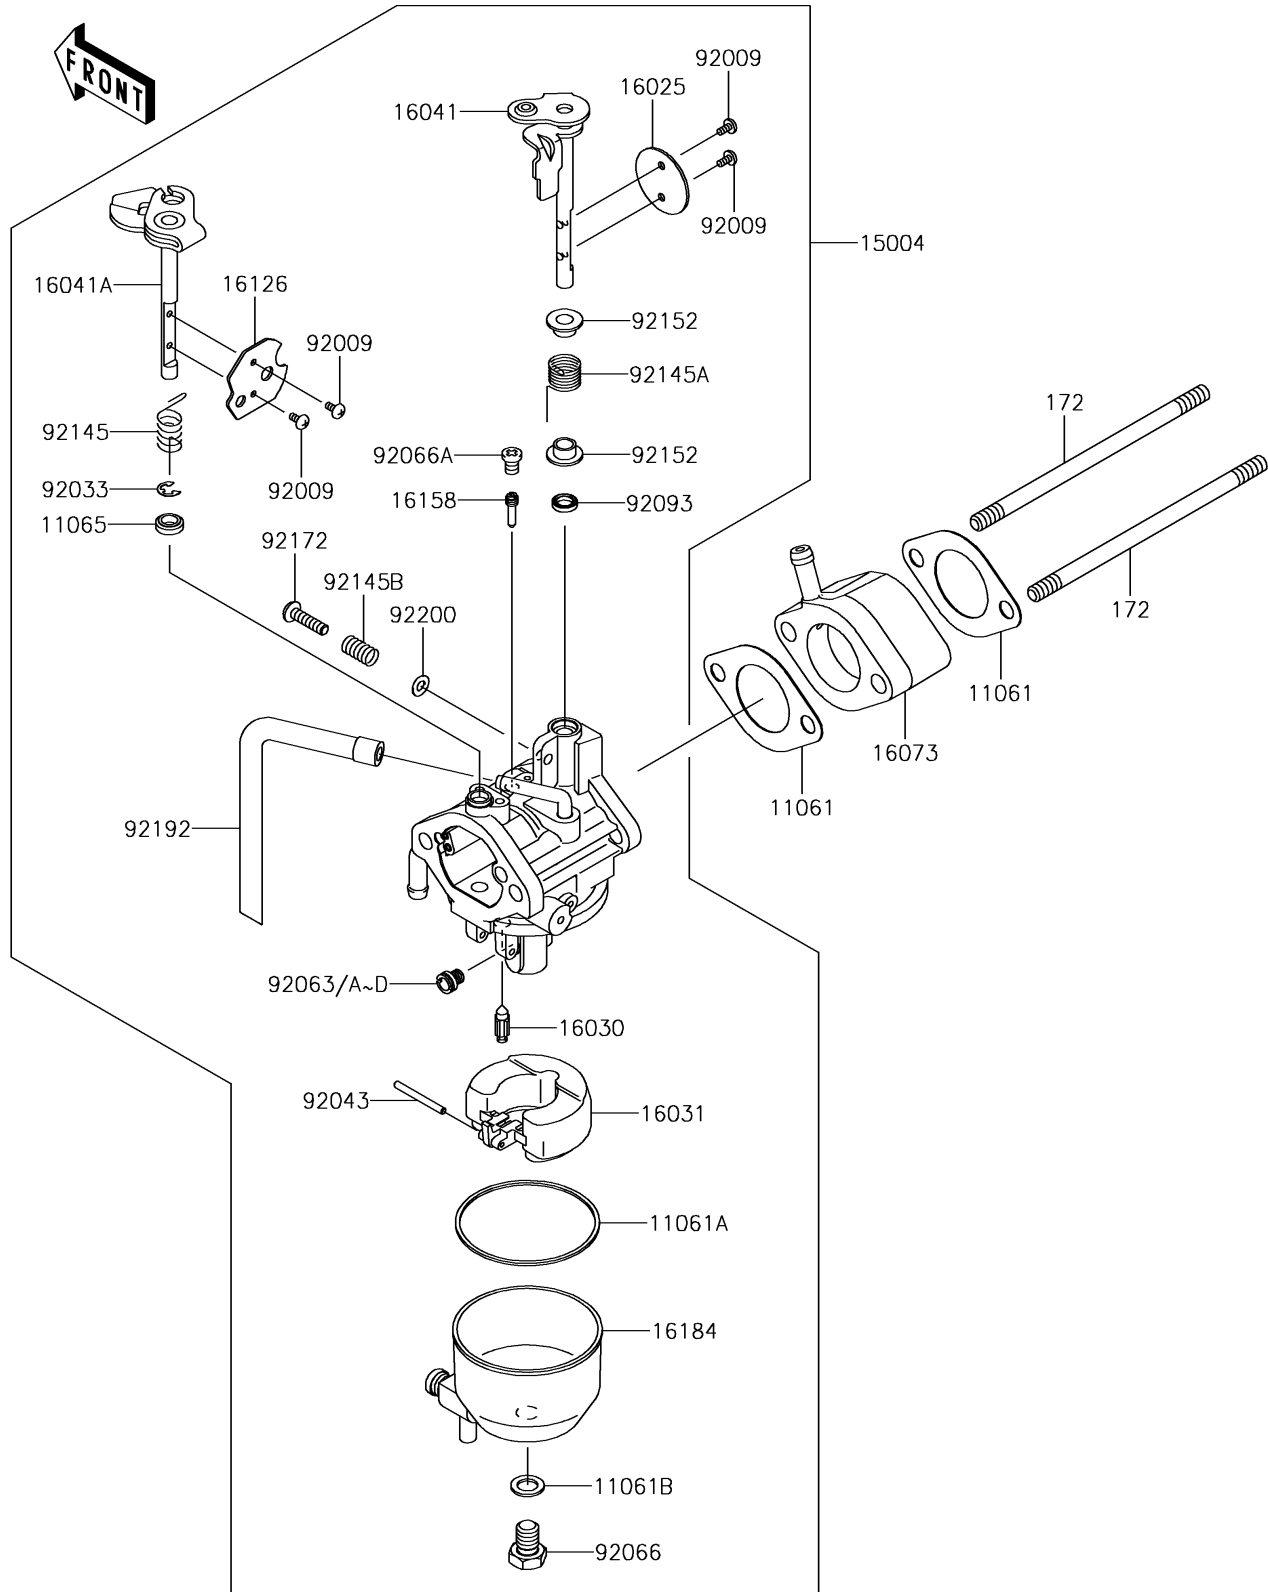

2017 MULE SX™

PARTS DIAGRAM

Carburetor

E1611

2017 MULE SX™

PARTS LIST

Carburetor

Kawasaki

Let the Good Times Roll®

ITEM NAME

PART NUMBER

QUANTITY
