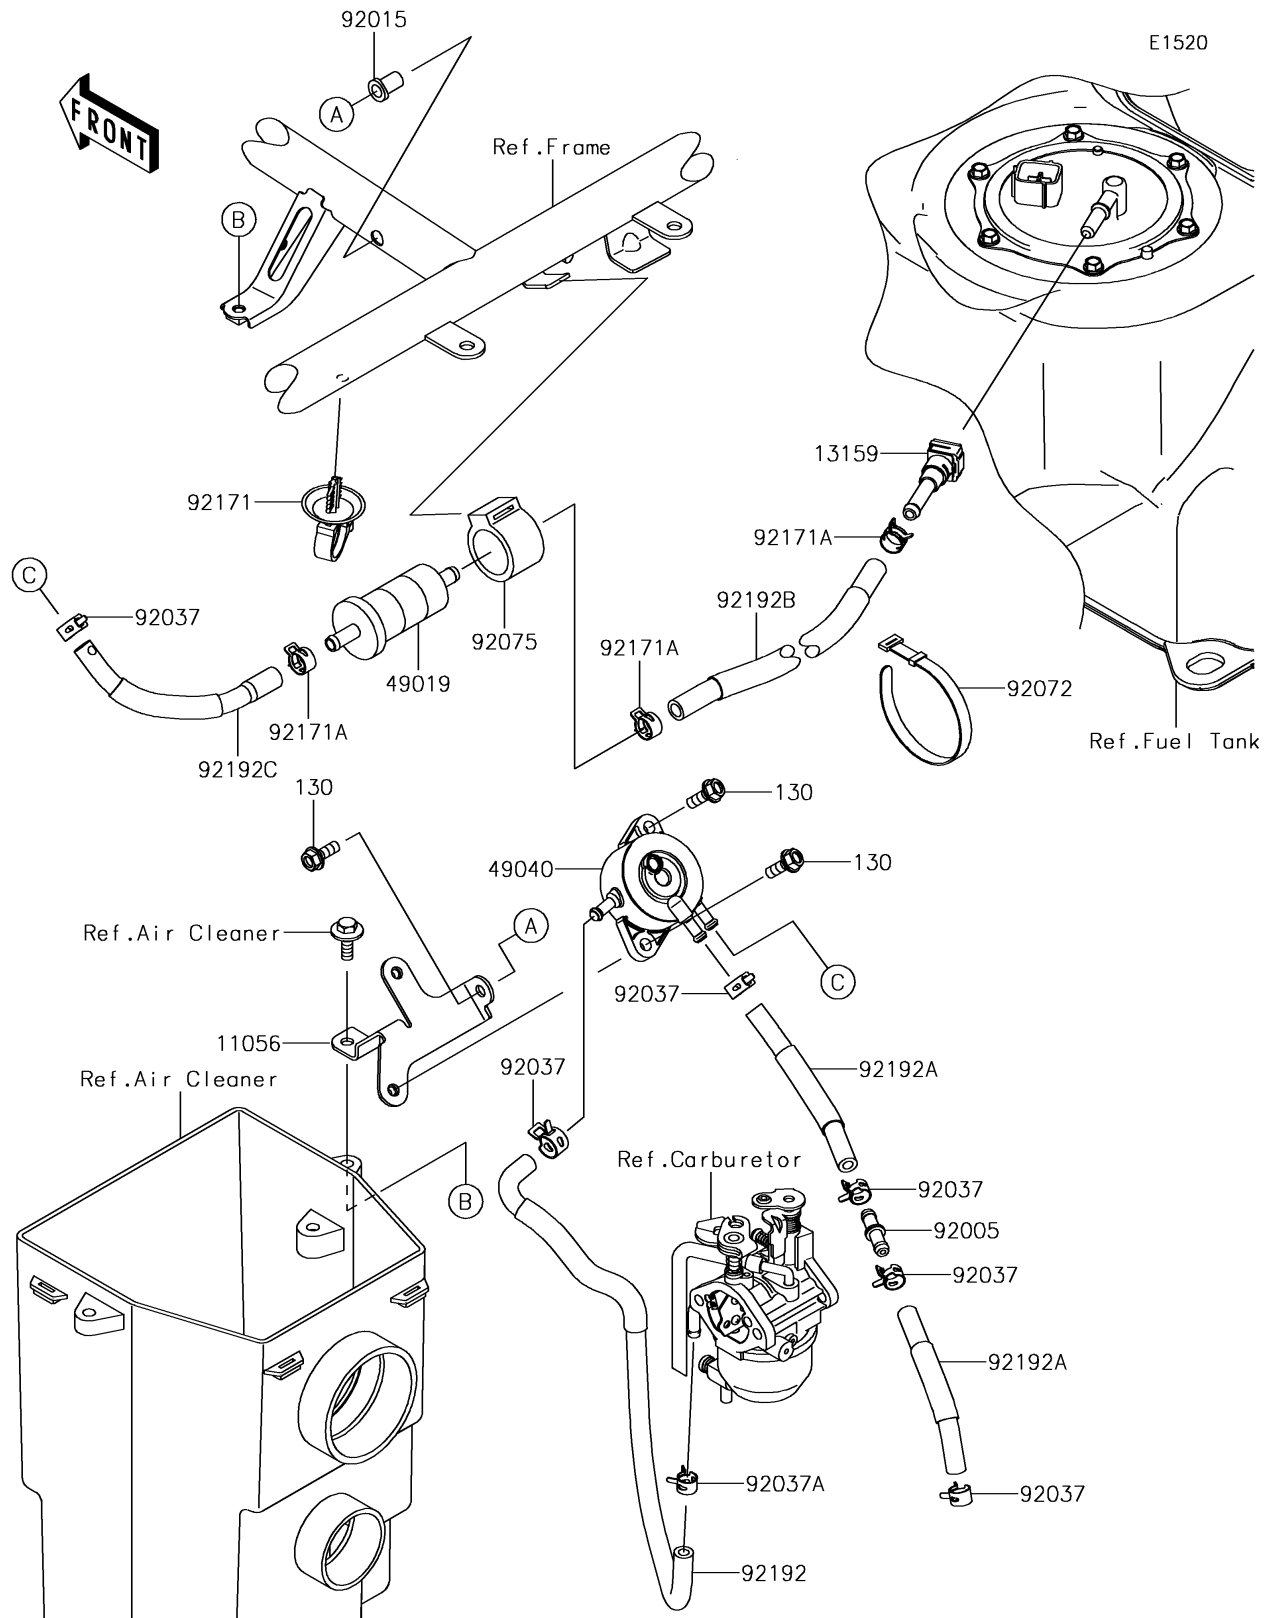

2017 Mule SX

PARTS DIAGRAM

Fuel Pump

2017 Mule SX

PARTS LIST

Fuel Pump

ITEM NAME	PART NUMBER	QUANTITY
BRACKET,PUMP-FUEL (Ref # 11056)	11056-4297	1
CONNECTOR (Ref # 13159)	13159-0022	1
FILTER-FUEL (Ref # 49019)	49019-1055	1
PUMP-FUEL (Ref # 49040)	49040-7001	1
FITTING (Ref # 92005)	92005-0856	1
NUT,POP,6MM (Ref # 92015)	92015-1759	1
CLAMP,TUBE (Ref # 92037)	92037-1505	6
CLAMP (Ref # 92037A)	92037-2113	1
BAND,L=186 (Ref # 92072)	92072-056	1
DAMPER,FUEL FILTER (Ref # 92075)	92075-1853	1
CLAMP (Ref # 92171)	92171-0453	1
CLAMP (Ref # 92171A)	92171-0515	3
TUBE,CARB.-PUMP FUEL (Ref # 92192)	92192-0826	1
TUBE,CARB.INSULATOR-PUMP (Ref # 92192A)	92192-1613	2
TUBE,TANK-FUEL FILTER (Ref # 92192B)	92192-1689	1
TUBE,FUEL FILTER-FUEL PUMP (Ref # 92192C)	92192-1750	1
BOLT-FLANGED,6X16 (Ref # 130)	130BA0616	3