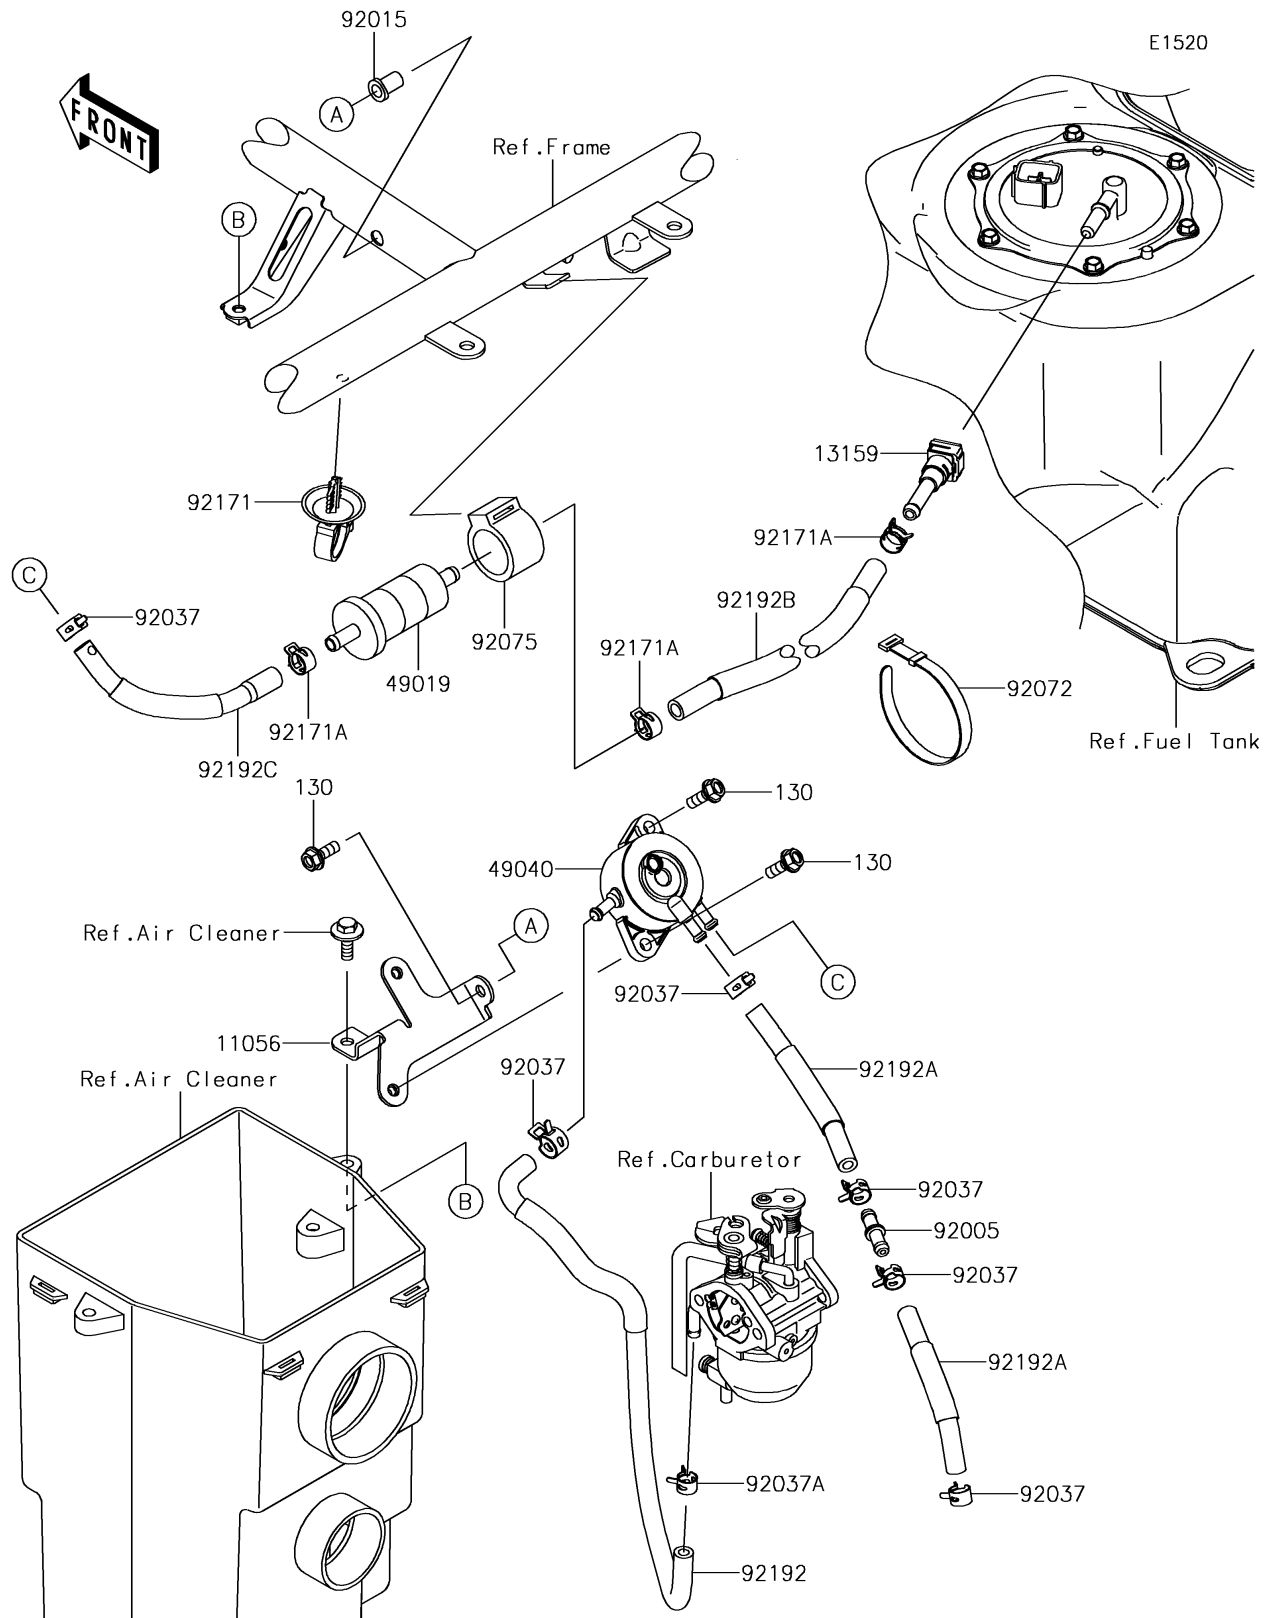

2018 MULE SX™

PARTS DIAGRAM

Fuel Pump

2018 MULE SX™

PARTS LIST

Fuel Pump

ITEM NAME	PART NUMBER	QUANTITY
BRACKET,PUMP-FUEL (Ref # 11056)	11056-4297	1
CONNECTOR (Ref # 13159)	13159-0022	1
FILTER-FUEL (Ref # 49019)	49019-1055	1
PUMP-FUEL (Ref # 49040)	49040-7001	1
FITTING (Ref # 92005)	92005-0856	1
NUT,POP,6MM (Ref # 92015)	92015-1759	1
CLAMP,TUBE (Ref # 92037)	92037-1505	6
CLAMP (Ref # 92037A)	92037-2113	1
BAND,L=186 (Ref # 92072)	92072-056	1
DAMPER,FUEL FILTER (Ref # 92075)	92075-1853	1
CLAMP (Ref # 92171)	92171-0453	1
CLAMP (Ref # 92171A)	92171-0515	3
TUBE,CARB.-PUMP FUEL (Ref # 92192)	92192-0826	1
TUBE,CRAB.INSULATOR-PUMP (Ref # 92192A)	92192-1613	2
TUBE,TANK-FUEL FILTER (Ref # 92192B)	92192-1689	1
TUBE,FUEL FILTER-FUEL PUMP (Ref # 92192C)	92192-1750	1
BOLT-FLANGED,6X16 (Ref # 130)	130BA0616	3