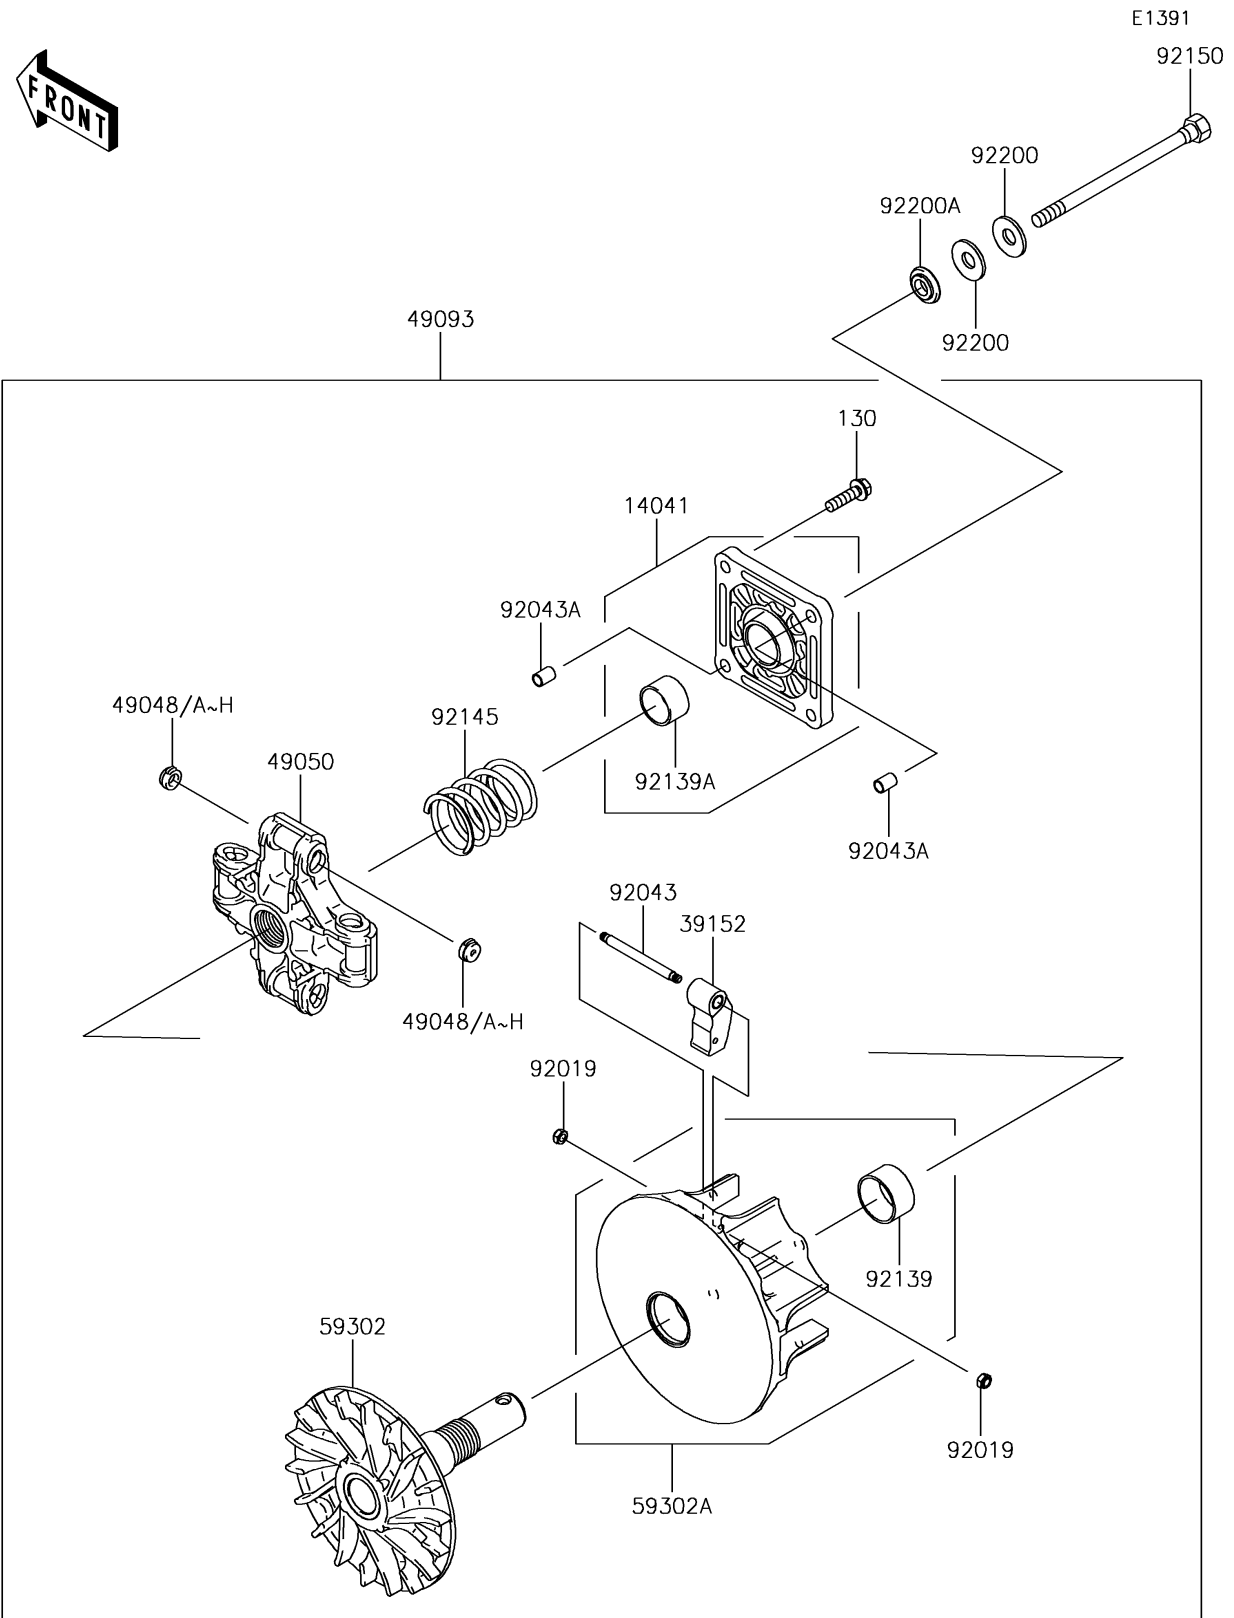

2017 Mule SX

PARTS DIAGRAM

Drive Converter

2017 Mule SX

PARTS LIST

Drive Converter

ITEM NAME	PART NUMBER	QUANTITY
COVER-COMP (Ref # 14041)	14041-0022	1
WEIGHT-RAMP,C (Ref # 39152)	39152-0011	4
SHOE,T=7.2 (Ref # 49048)	49048-1087	AR
SHOE,T=7.3 (Ref # 49048A)	49048-1088	AR
SHOE,T=7.4 (Ref # 49048B)	49048-1089	AR
SHOE,T=7.5 (Ref # 49048C)	49048-1090	8
SHOE,T=7.6 (Ref # 49048D)	49048-1091	AR
SHOE,T=7.7 (Ref # 49048E)	49048-1092	AR
SHOE,T=7.8 (Ref # 49048F)	49048-1093	AR
SHOE,T=7.9 (Ref # 49048G)	49048-1094	AR
SHOE,T=8.0 (Ref # 49048H)	49048-1095	AR
SPIDER (Ref # 49050)	49050-0012	1
CONVERTER-ASSY-DRIVE (Ref # 49093)	49093-0021	1
SHEAVE-COMP,FIXED (Ref # 59302)	59302-0025	1
SHEAVE-COMP (Ref # 59302A)	59302-0084	1
NUT,LOCK,6MM (Ref # 92019)	92019-008	8
PIN (Ref # 92043)	92043-0809	4
PIN,8.2X10X14 (Ref # 92043A)	92043-1264	2
BUSHING (Ref # 92139)	92139-0049	1
BUSHING (Ref # 92139A)	92139-0050	1
SPRING (Ref # 92145)	92145-0149	1
BOLT,12X163.5 (Ref # 92150)	92150-1008	1
WASHER (Ref # 92200)	92200-0249	2
WASHER (Ref # 92200A)	92200-1634	1
BOLT-FLANGED,8X30 (Ref # 130)	130CA0830	4