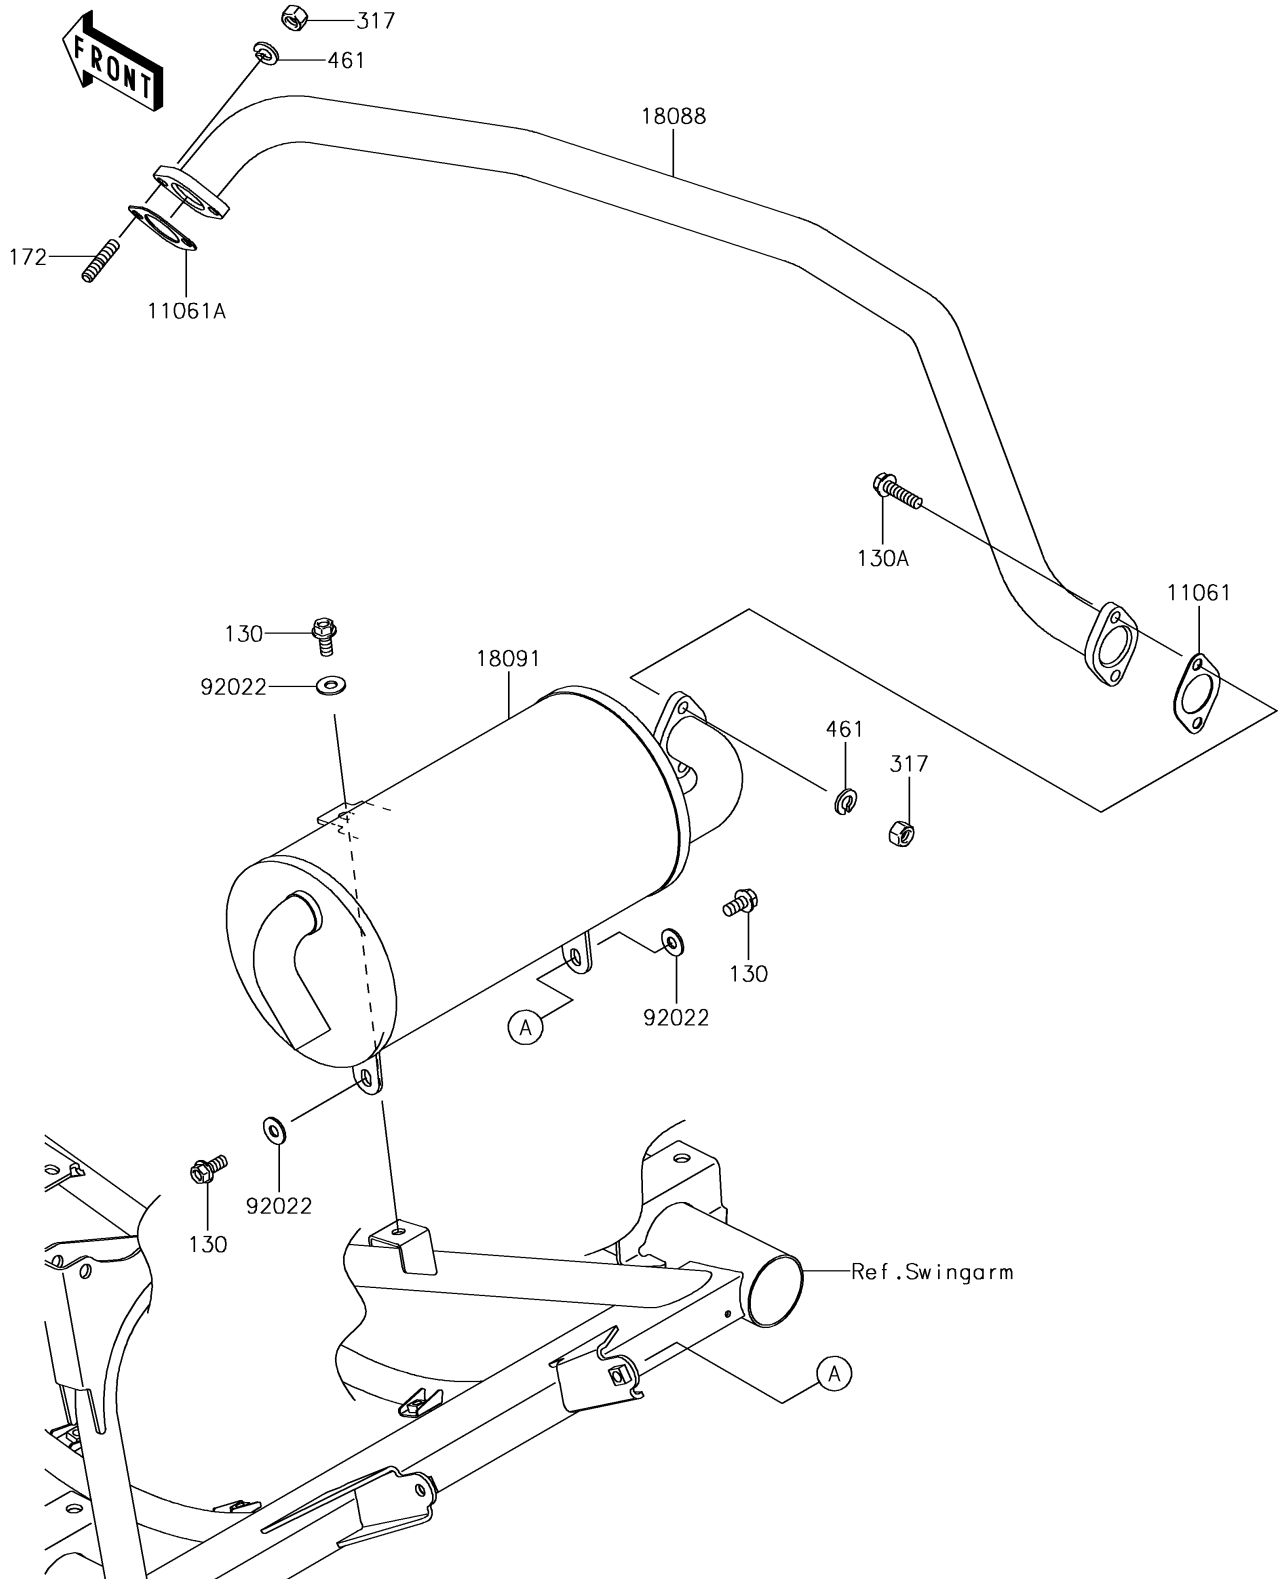

2017 MULE SX™

PARTS DIAGRAM

Muffler(s)

E1140

2017 MULE SX™

PARTS LIST

Muffler(s)

Kawasaki

Let the Good Times Roll®

ITEM NAME

PART NUMBER

QUANTITY
