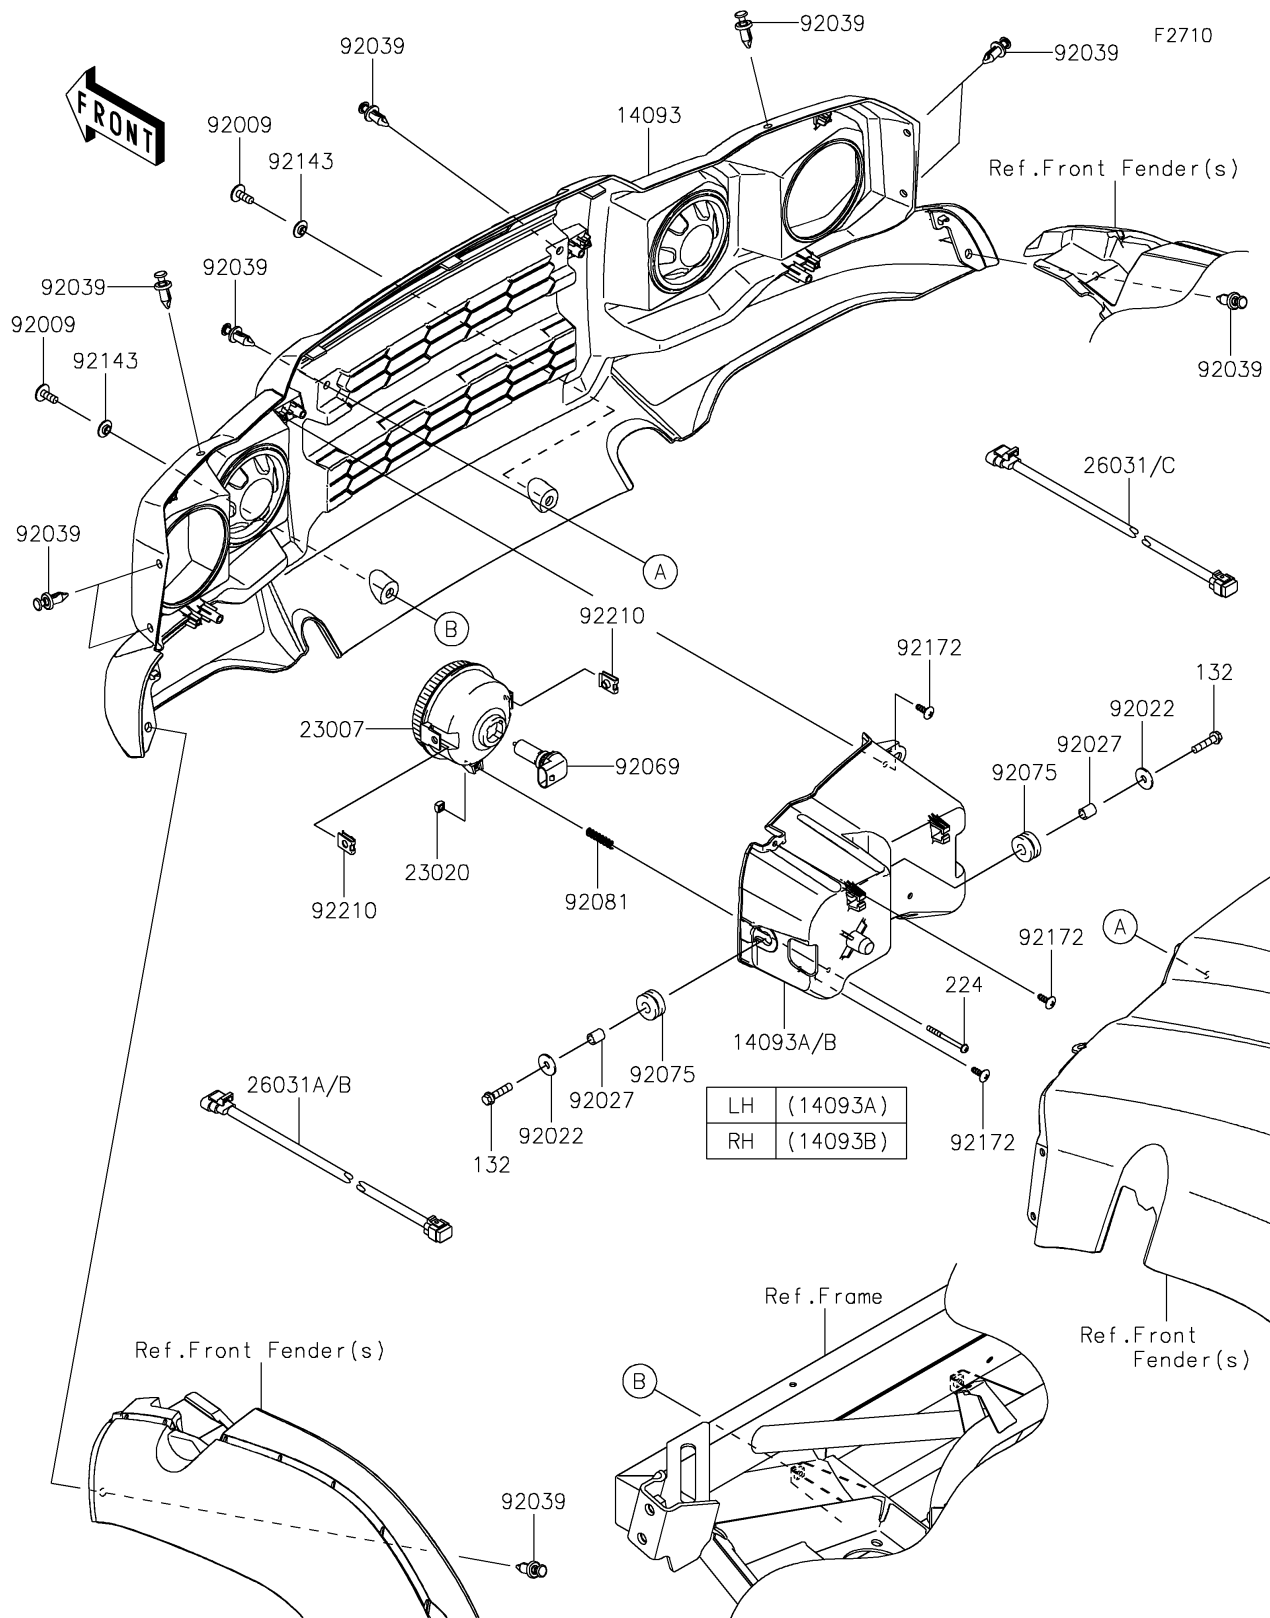

2017 MULE SX™ 4x4

PARTS DIAGRAM

Headlight(s)

2017 MULE SX™ 4x4

PARTS LIST

Headlight(s)

ITEM NAME	PART NUMBER	QUANTITY
COVER,FR GRILL (Ref # 14093)	14093-0392	1
COVER,HEAD LAMP,LH (Ref # 14093A)	14093-0394	1
COVER,HEAD LAMP,RH (Ref # 14093B)	14093-0395	1
LENS-COMP,HEAD LAMP (Ref # 23007)	23007-0096	2
NUT,4MM,FOCUS ADJUST (Ref # 23020)	23020-018	2
HARNESS,SUB,RH (Ref # 26031)	26031-1830	1
HARNESS,SUB,LH (Ref # 26031A)	26031-1982	1
SCREW,6X16 (Ref # 92009)	92009-1621	2
WASHER,6.5X20X1.6 (Ref # 92022)	92022-125	4
COLLAR,6.8X10X12 (Ref # 92027)	92027-162	4
RIVET (Ref # 92039)	92039-0776	10
BULB,12V 35/35W (Ref # 92069)	92069-0019	2
DAMPER,10X24X12 (Ref # 92075)	92075-1690	4
SPRING,FOCUS ADJUST (Ref # 92081)	92081-1896	2
COLLAR (Ref # 92143)	92143-1087	2
SCREW,TAPPING,5X14 (Ref # 92172)	92172-0265	6
NUT (Ref # 92210)	92210-1125	4
BOLT-FLANGED-SMALL,6X25 (Ref # 132)	132BA0625	4
SCREW-PAN-WP-CROS,4X45 (Ref # 224)	224AA0445	2