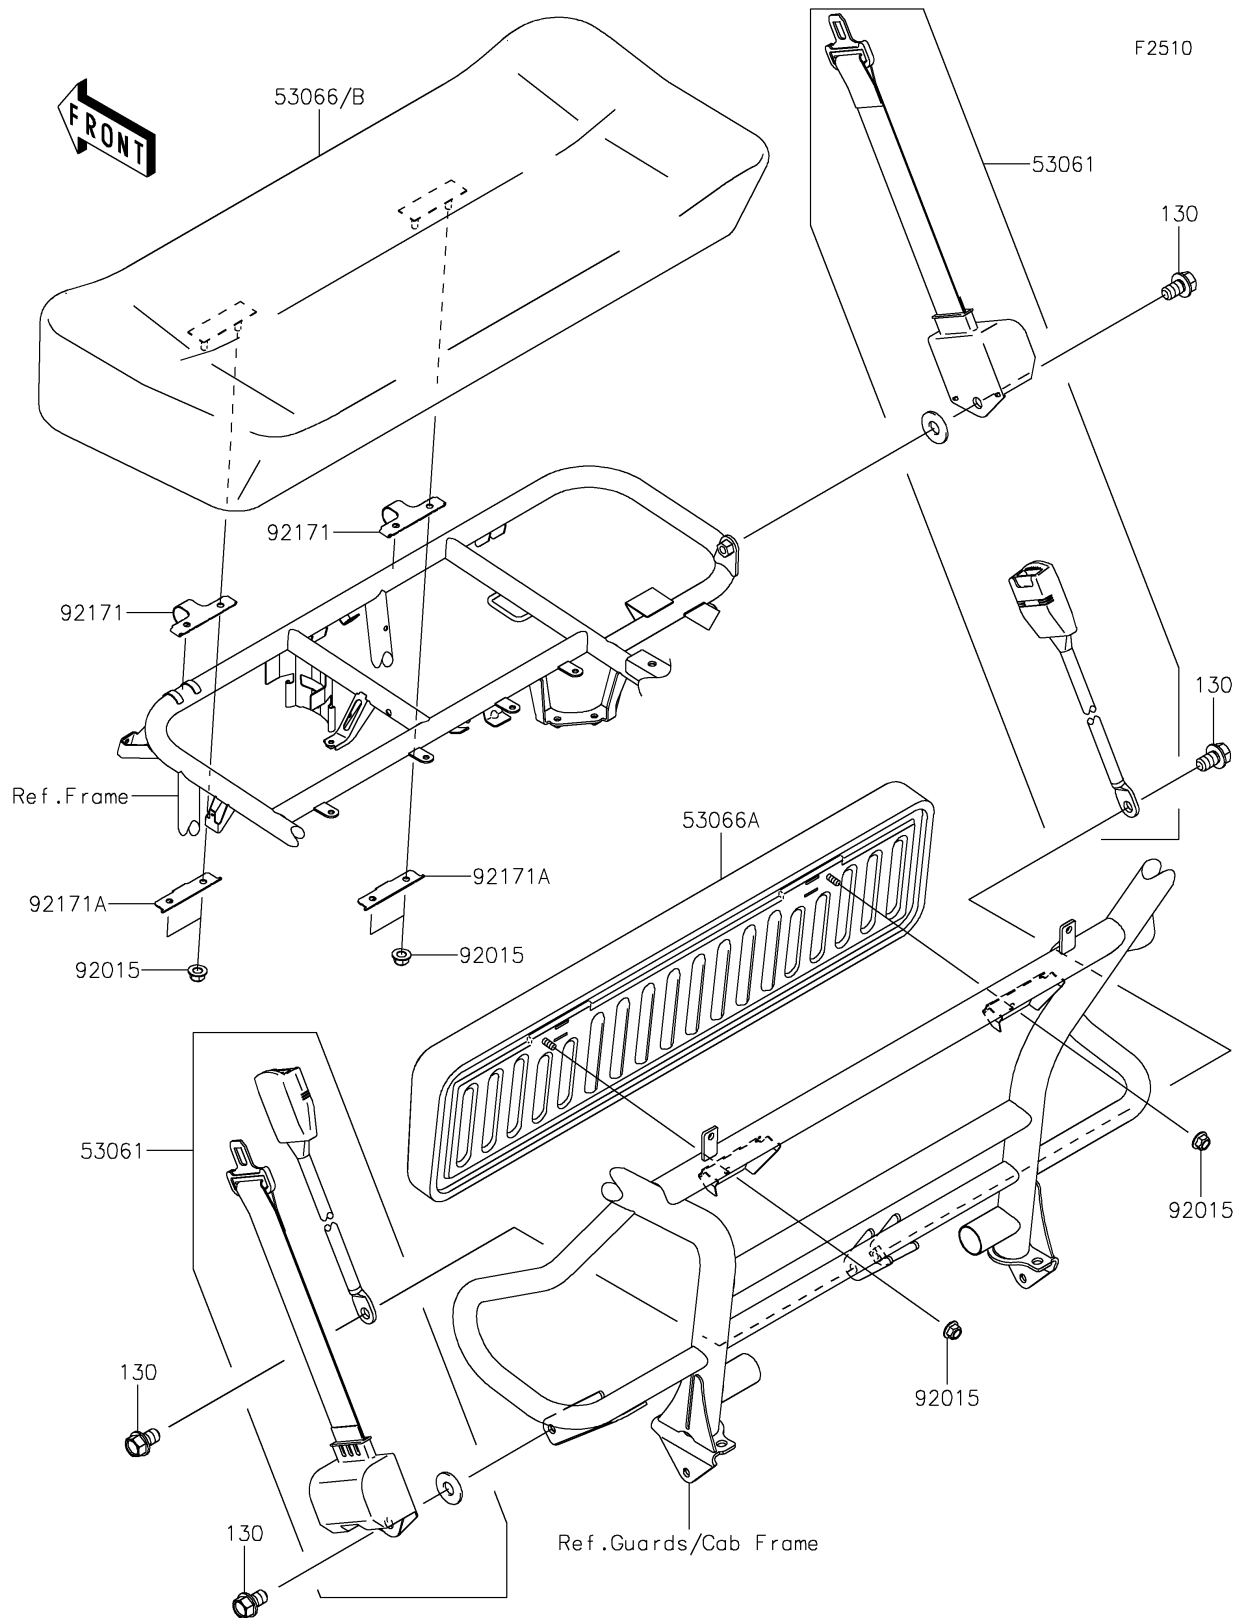

2017 MULE SX™ 4x4

PARTS DIAGRAM

Seat

2017 MULE SX™ 4x4

PARTS LIST

Seat

ITEM NAME	PART NUMBER	QUANTITY
BELT-SEAT (Ref # 53061)	53061-0050	2
SEAT-ASSY,CUSHION,BLACK (Ref # 53066)	53066-0269-MA	1
SEAT-ASSY,BACK,BLACK (Ref # 53066A)	53066-0270-MA	1
NUT,FLANGED,LOCK,8MM (Ref # 92015)	92015-1668	6
CLAMP (Ref # 92171)	92171-0441	2
CLAMP (Ref # 92171A)	92171-0442	2
BOLT-FLANGED,12X20 (Ref # 130)	130BA1220	4