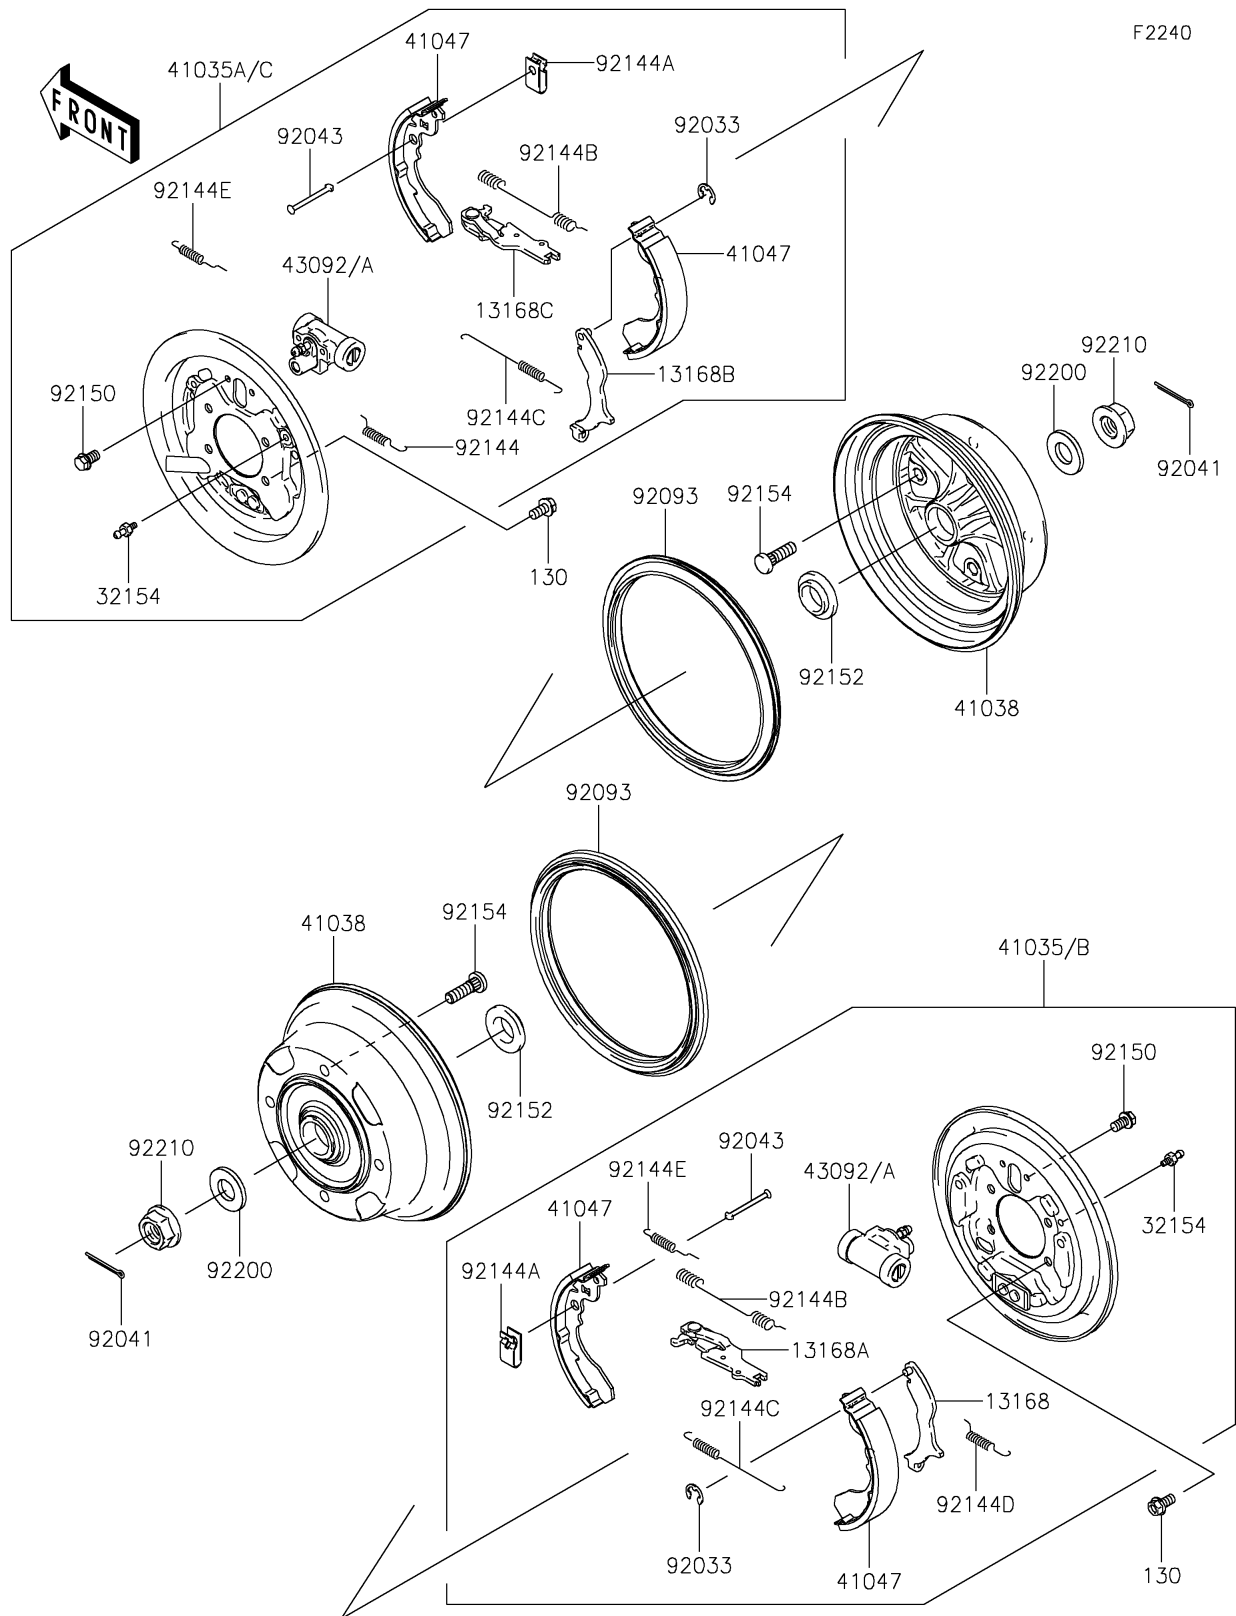

2017 MULE SX™ 4x4

PARTS DIAGRAM

Rear Hubs/Brakes

2017 MULE SX™ 4x4

PARTS LIST

Rear Hubs/Brakes

ITEM NAME

PART NUMBER

QUANTITY
