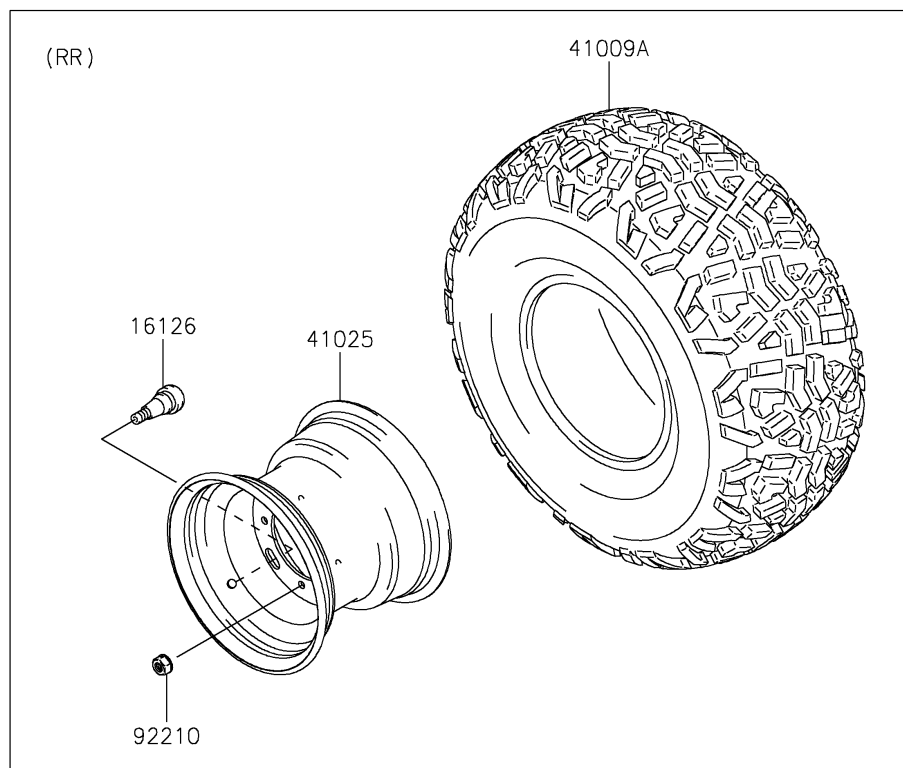

2017 MULE SX™ 4x4

PARTS DIAGRAM

Wheels/Tires

F2210

2017 MULE SX™ 4x4

PARTS LIST

Wheels/Tires

ITEM NAME	PART NUMBER	QUANTITY
VALVE (Ref # 16126)	16126-4001	4
TIRE,FR,24X9.00-10 4PR,K968M (Ref # 41009)	41009-0765	2
TIRE,RR,24X11.00-10 4PR,K968 (Ref # 41009A)	41009-0766	2
RIM,RR,10X8.5,F.S.BLACK (Ref # 41025)	41025-0039-397	2
RIM,FR,10X7.0 AT,F.S.BLACK (Ref # 41025A)	41025-0040-397	2
NUT,LOCK,10MM (Ref # 92210)	92210-1204	16