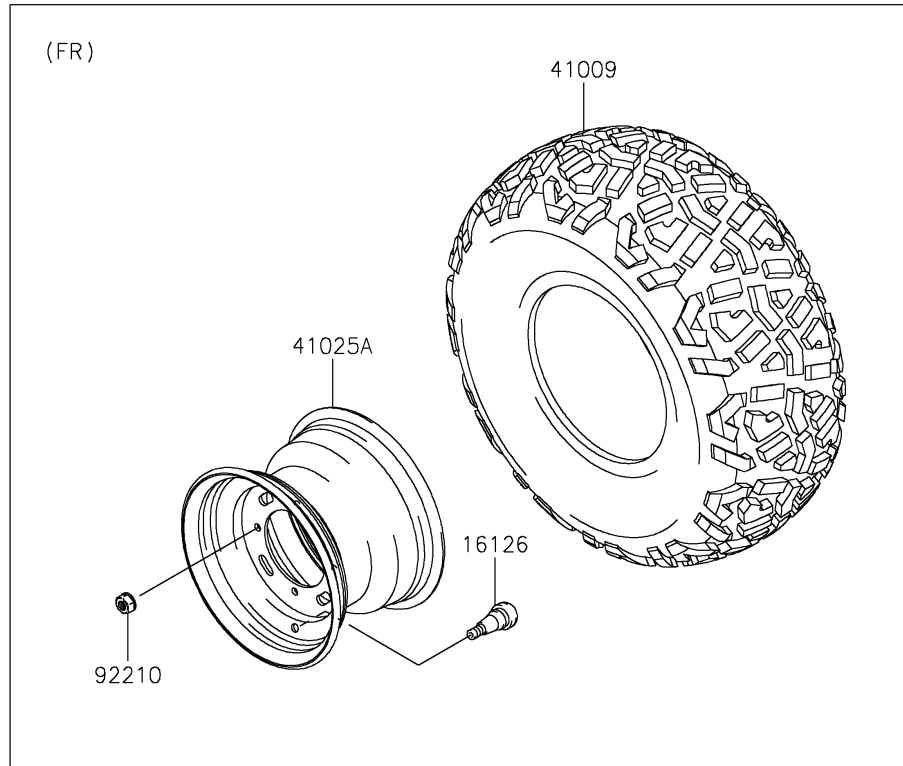

2017 MULE SX™ 4x4

PARTS DIAGRAM

Wheels/Tires

F2210

2017 MULE SX™ 4x4

PARTS LIST

Wheels/Tires

ITEM NAME	PART NUMBER	QUANTITY
VALVE (Ref # 16126)	16126-4001	4
TIRE,FR,24X9.00-10 4PR,K968M (Ref # 41009)	41009-0765	2
TIRE,RR,24X11.00-10 4PR,K968 (Ref # 41009A)	41009-0766	2
RIM,RR,10X8.5,F.S.BLACK (Ref # 41025)	41025-0039-397	2
RIM,FR,10X7.0 AT,F.S.BLACK (Ref # 41025A)	41025-0040-397	2
NUT,LOCK,10MM (Ref # 92210)	92210-1204	16