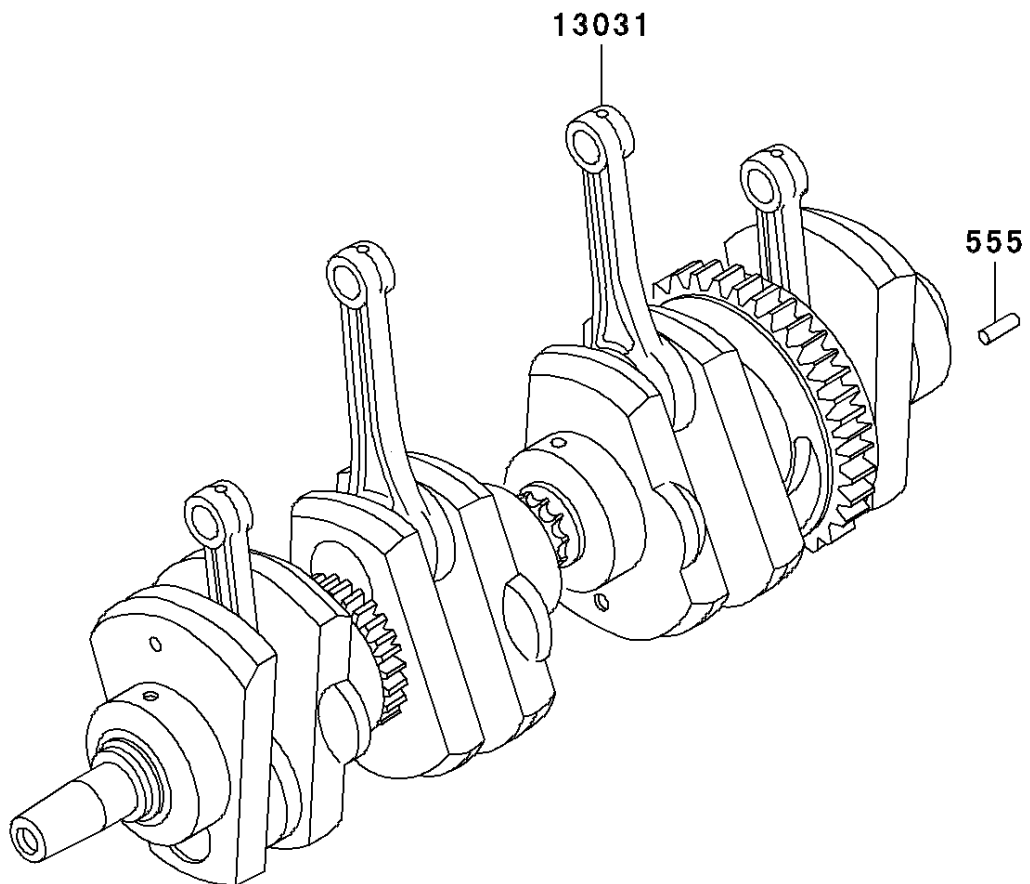

2002 Police 1000

PARTS DIAGRAM

Crankshaft

E1321

2002 Police 1000

PARTS LIST

Crankshaft

Kawasaki

Let the Good Times Roll®

ITEM NAME

PART NUMBER

QUANTITY
