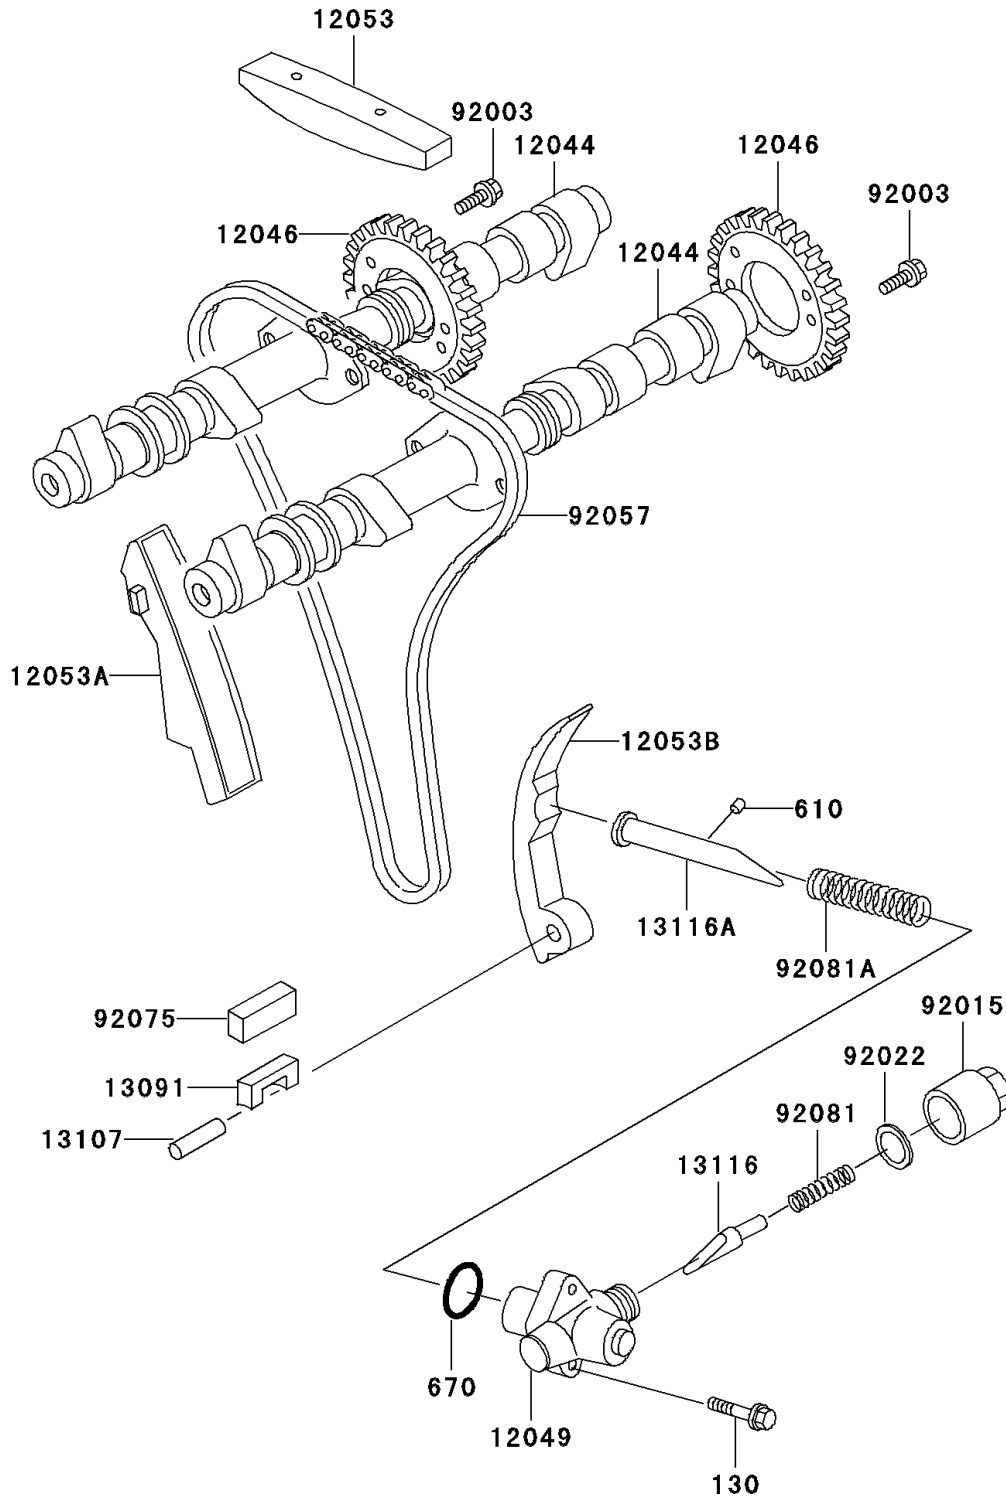

2003 Police 1000

PARTS DIAGRAM

Camshaft(s)/Tensioner

E1230

2003 Police 1000

PARTS LIST

Camshaft(s)/Tensioner

ITEM NAME

PART NUMBER

QUANTITY
