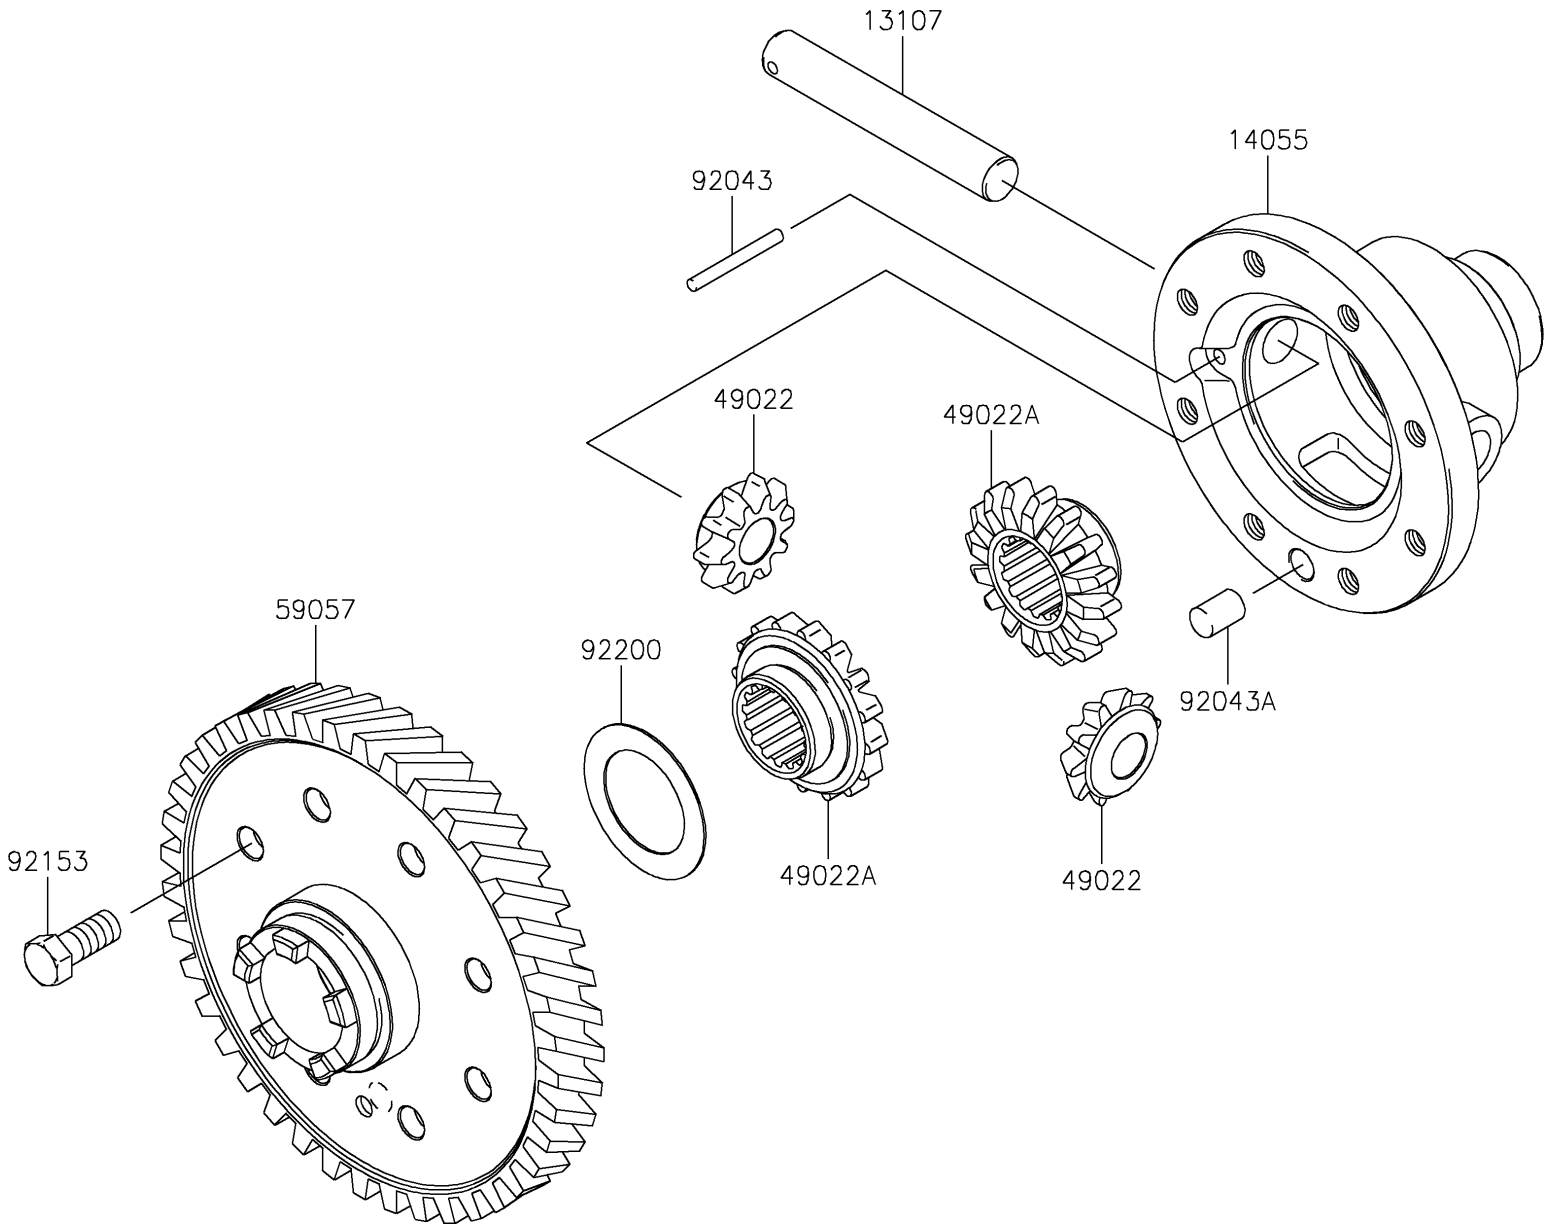

2017 MULE SX™ 4x4

PARTS DIAGRAM

Differential

E1451

2017 MULE SX™ 4x4

PARTS LIST

Differential

ITEM NAME	PART NUMBER	QUANTITY
SHAFT,DIFF-GEAR CASE (Ref # 13107)	13107-0042	1
CASE-GEAR,DIFF (Ref # 14055)	14055-0016	1
GEAR-BEVEL,10T (Ref # 49022)	49022-0572	2
GEAR-BEVEL,16T (Ref # 49022A)	49022-0573	2
GEAR-HELICAL,64T (Ref # 59057)	59057-0005	1
PIN,4X37.8 (Ref # 92043)	92043-0052	1
PIN,10X14 (Ref # 92043A)	92043-1506	1
BOLT,10X22 (Ref # 92153)	92153-0590	8
WASHER (Ref # 92200)	92200-1077	1