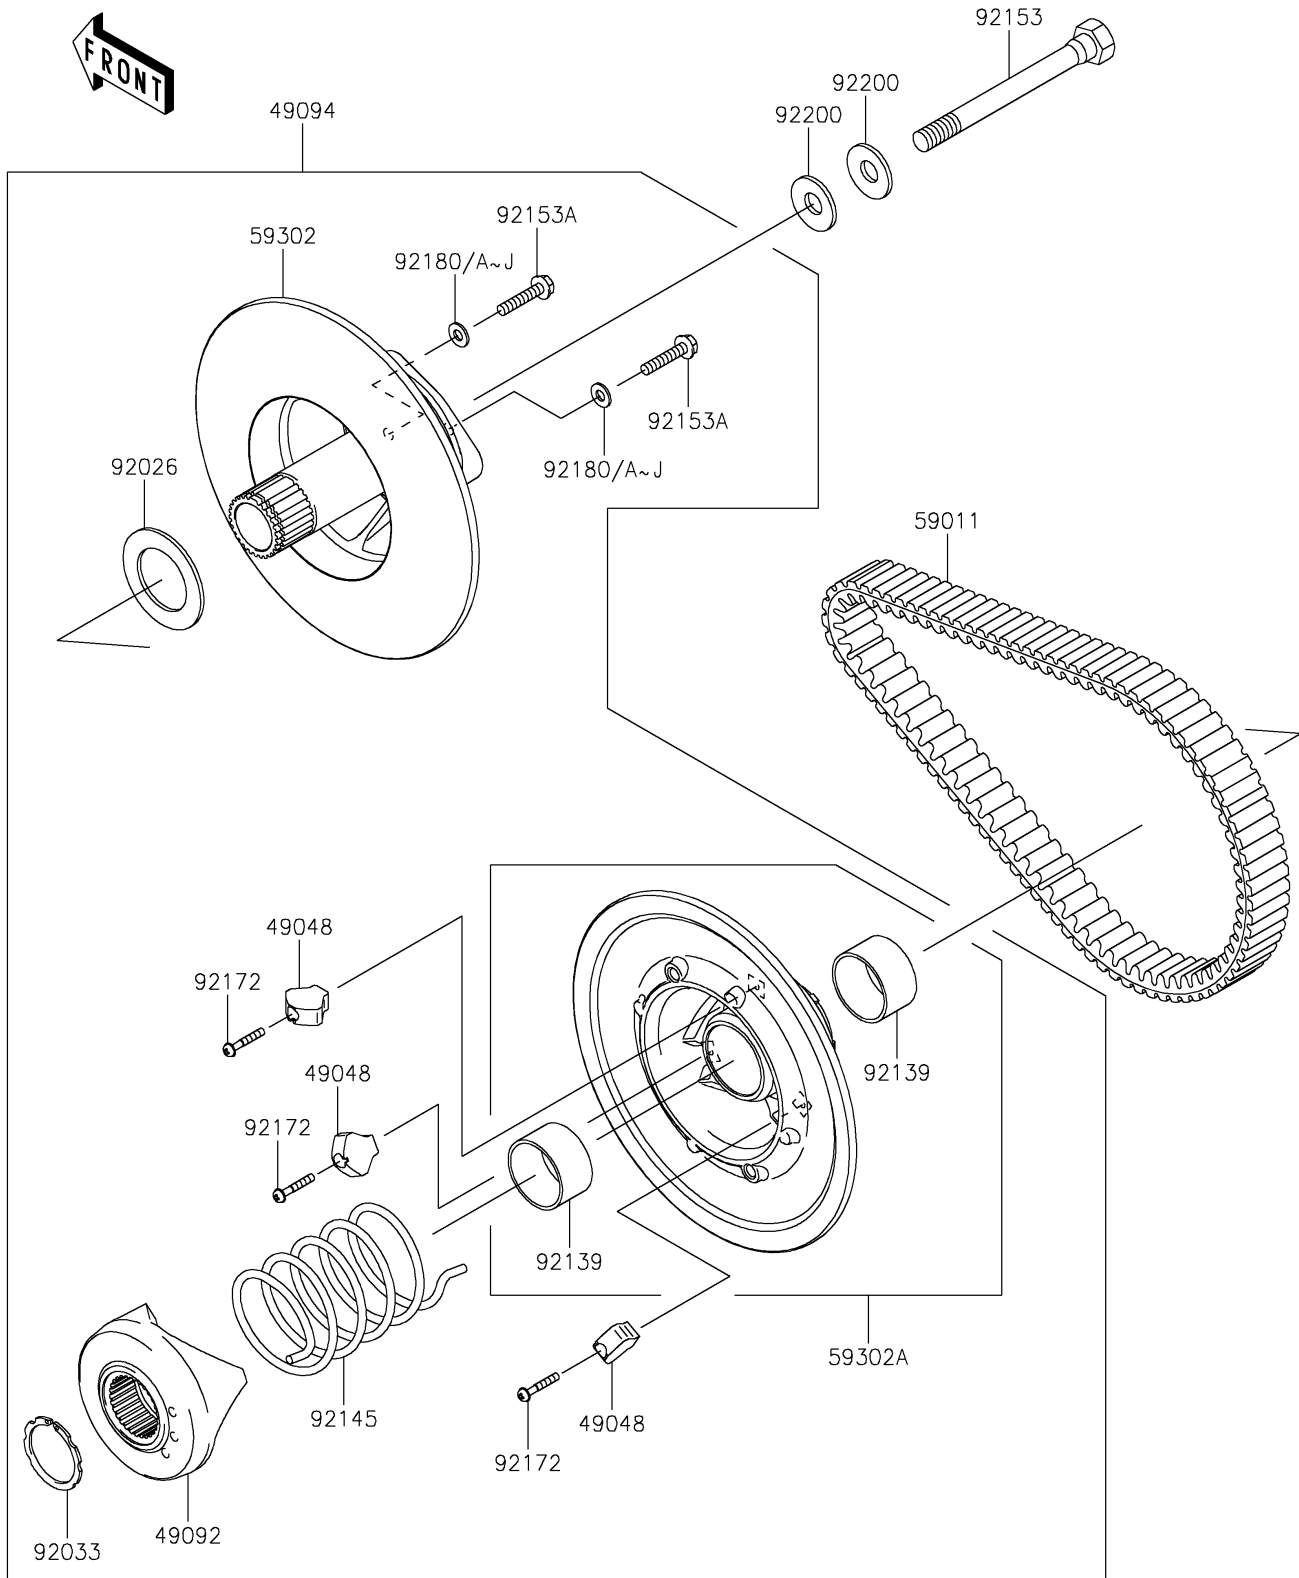

2017 MULE SX™ 4x4

PARTS DIAGRAM

Driven Converter/Drive Belt

E1392

2017 MULE SX™ 4x4

PARTS LIST

Driven Converter/Drive Belt

ITEM NAME

PART NUMBER

QUANTITY
