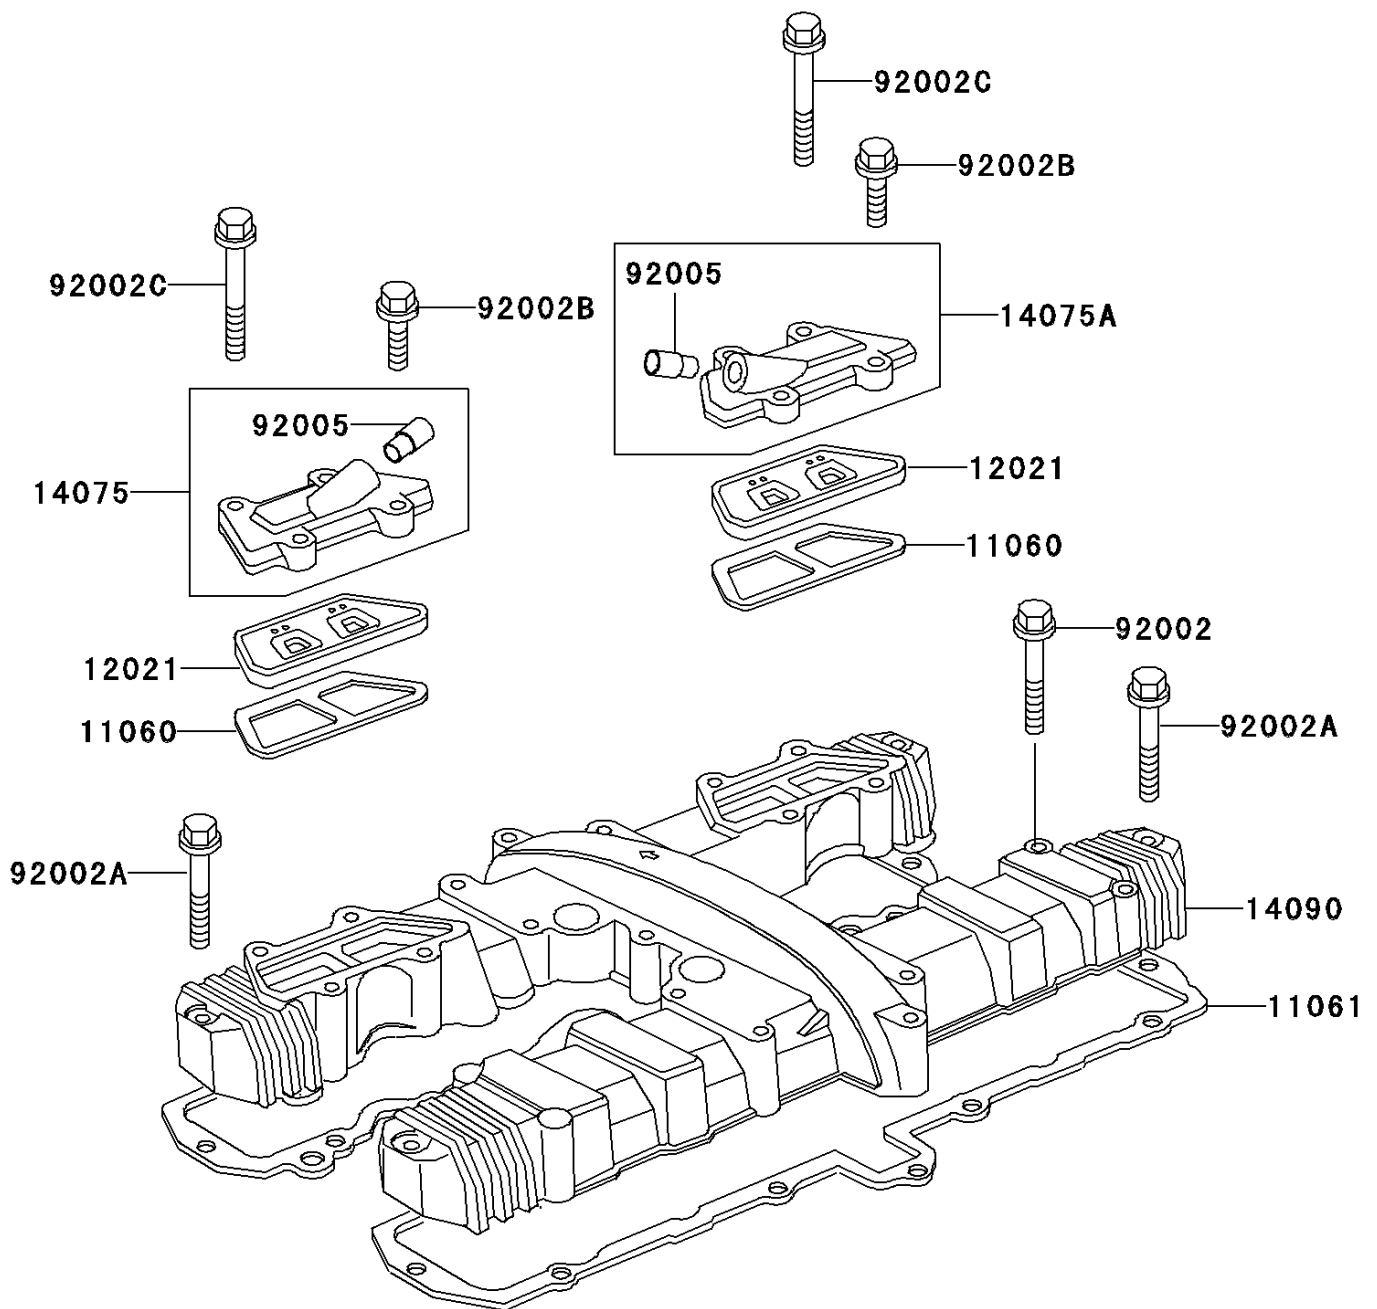

2005 Police 1000

PARTS DIAGRAM

Cylinder Head Cover

E1112

2005 Police 1000

PARTS LIST

Cylinder Head Cover

ITEM NAME

PART NUMBER

QUANTITY
