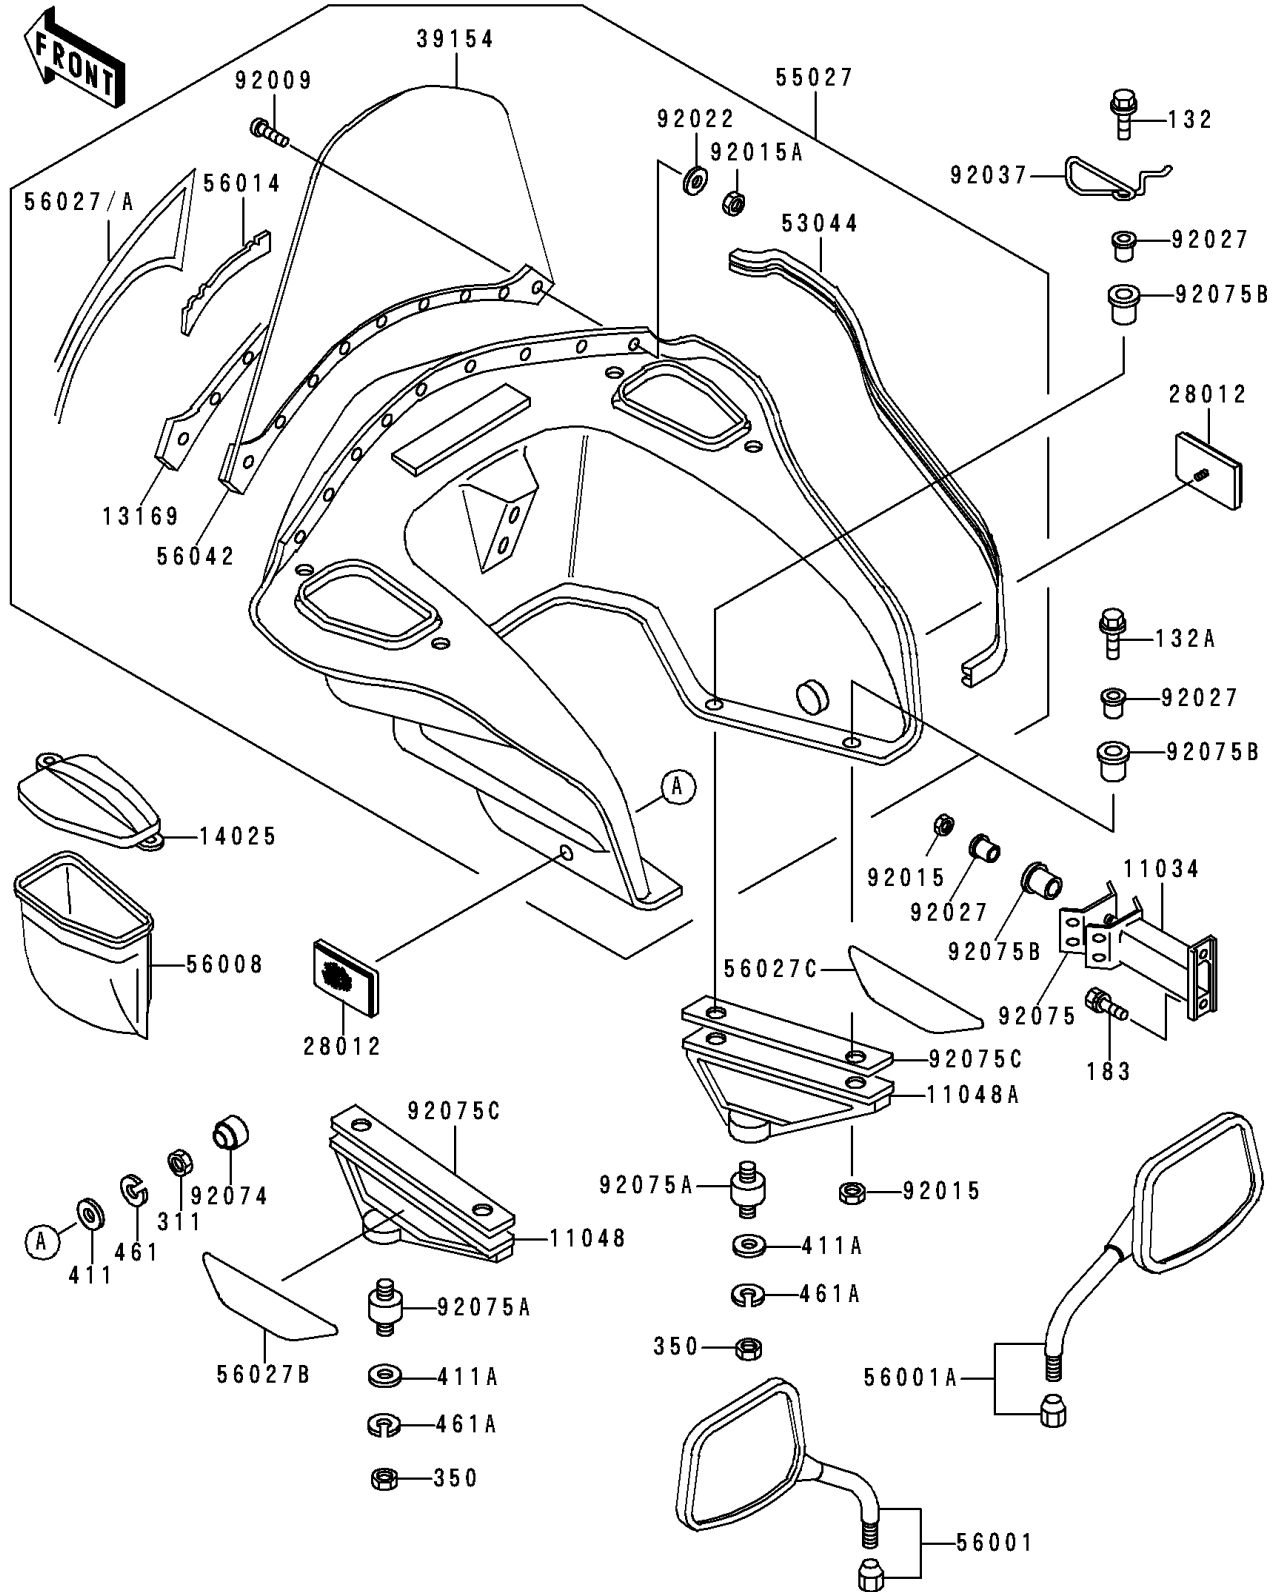

1996 Police 1000

PARTS DIAGRAM

Cowling

F2871

1996 Police 1000

PARTS LIST

Cowling

ITEM NAME

PART NUMBER

QUANTITY
