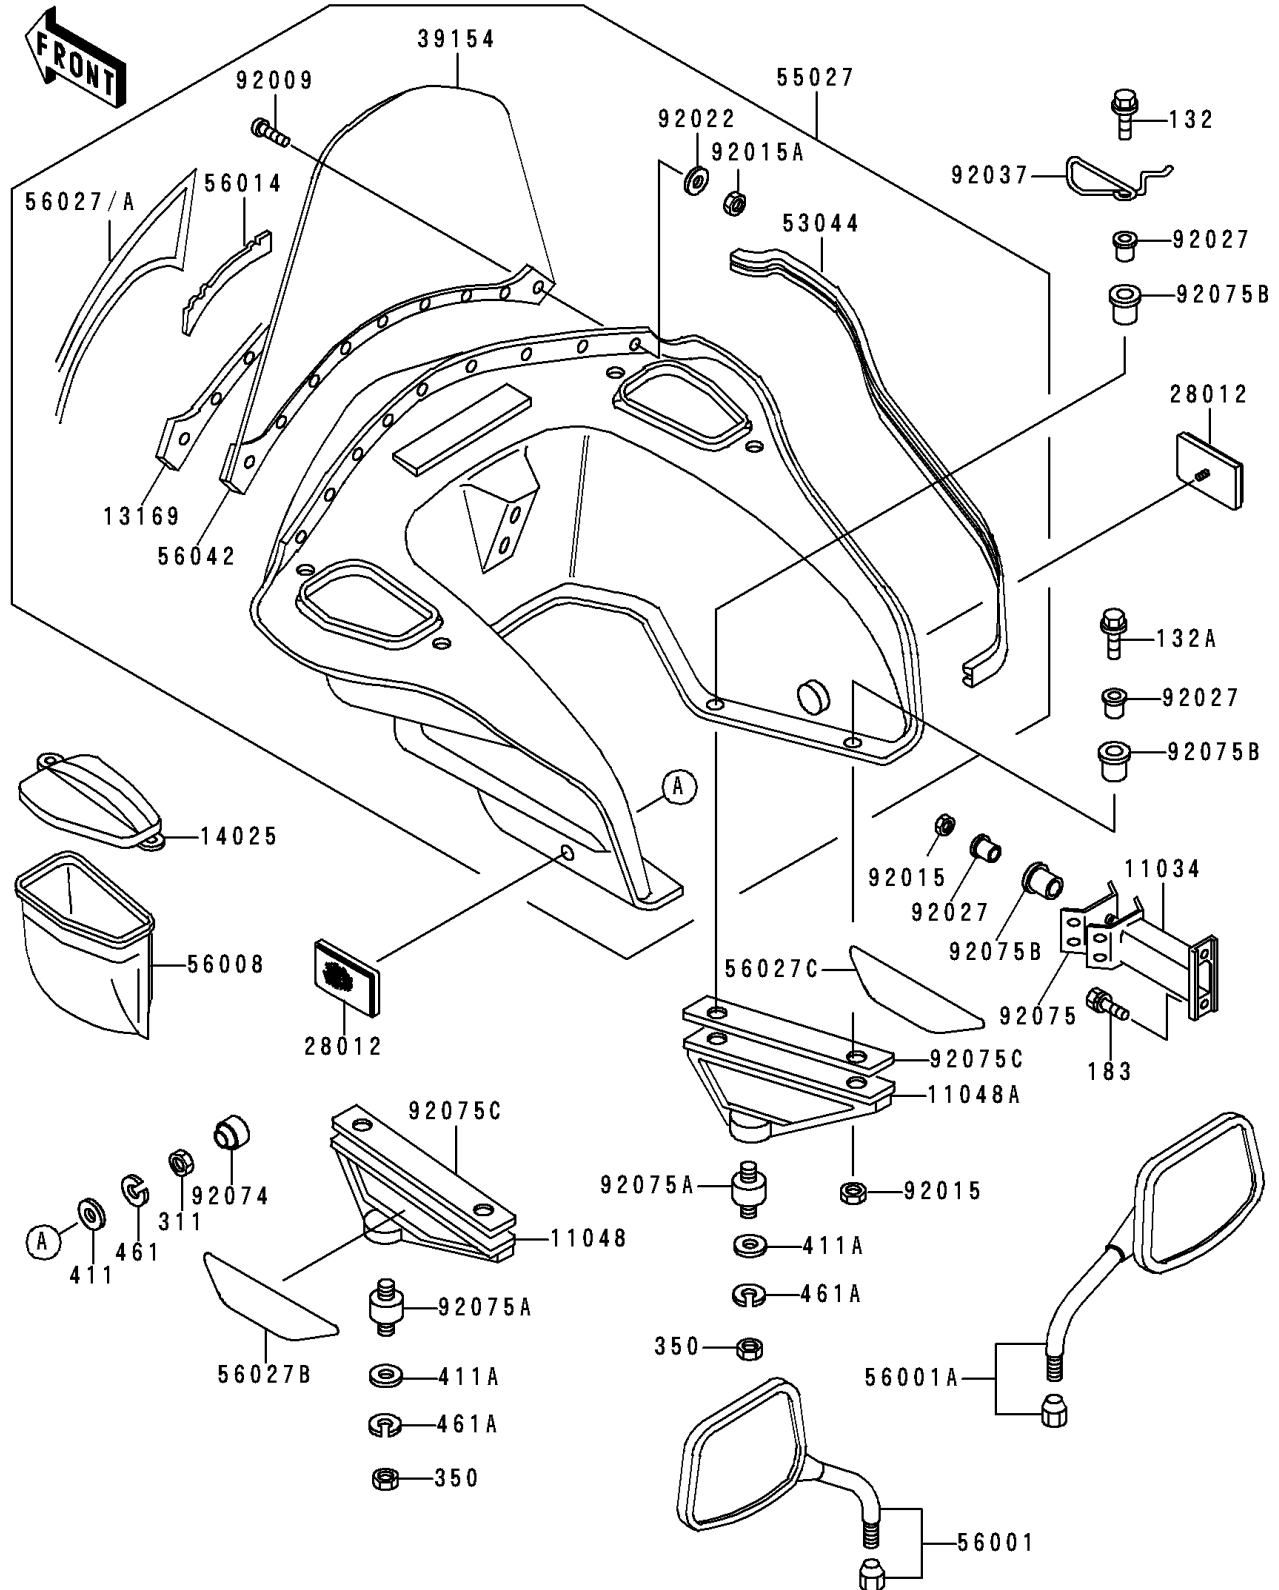

1998 Police 1000

PARTS DIAGRAM

Cowling

F2871

1998 Police 1000

PARTS LIST

Cowling

ITEM NAME

PART NUMBER

QUANTITY
