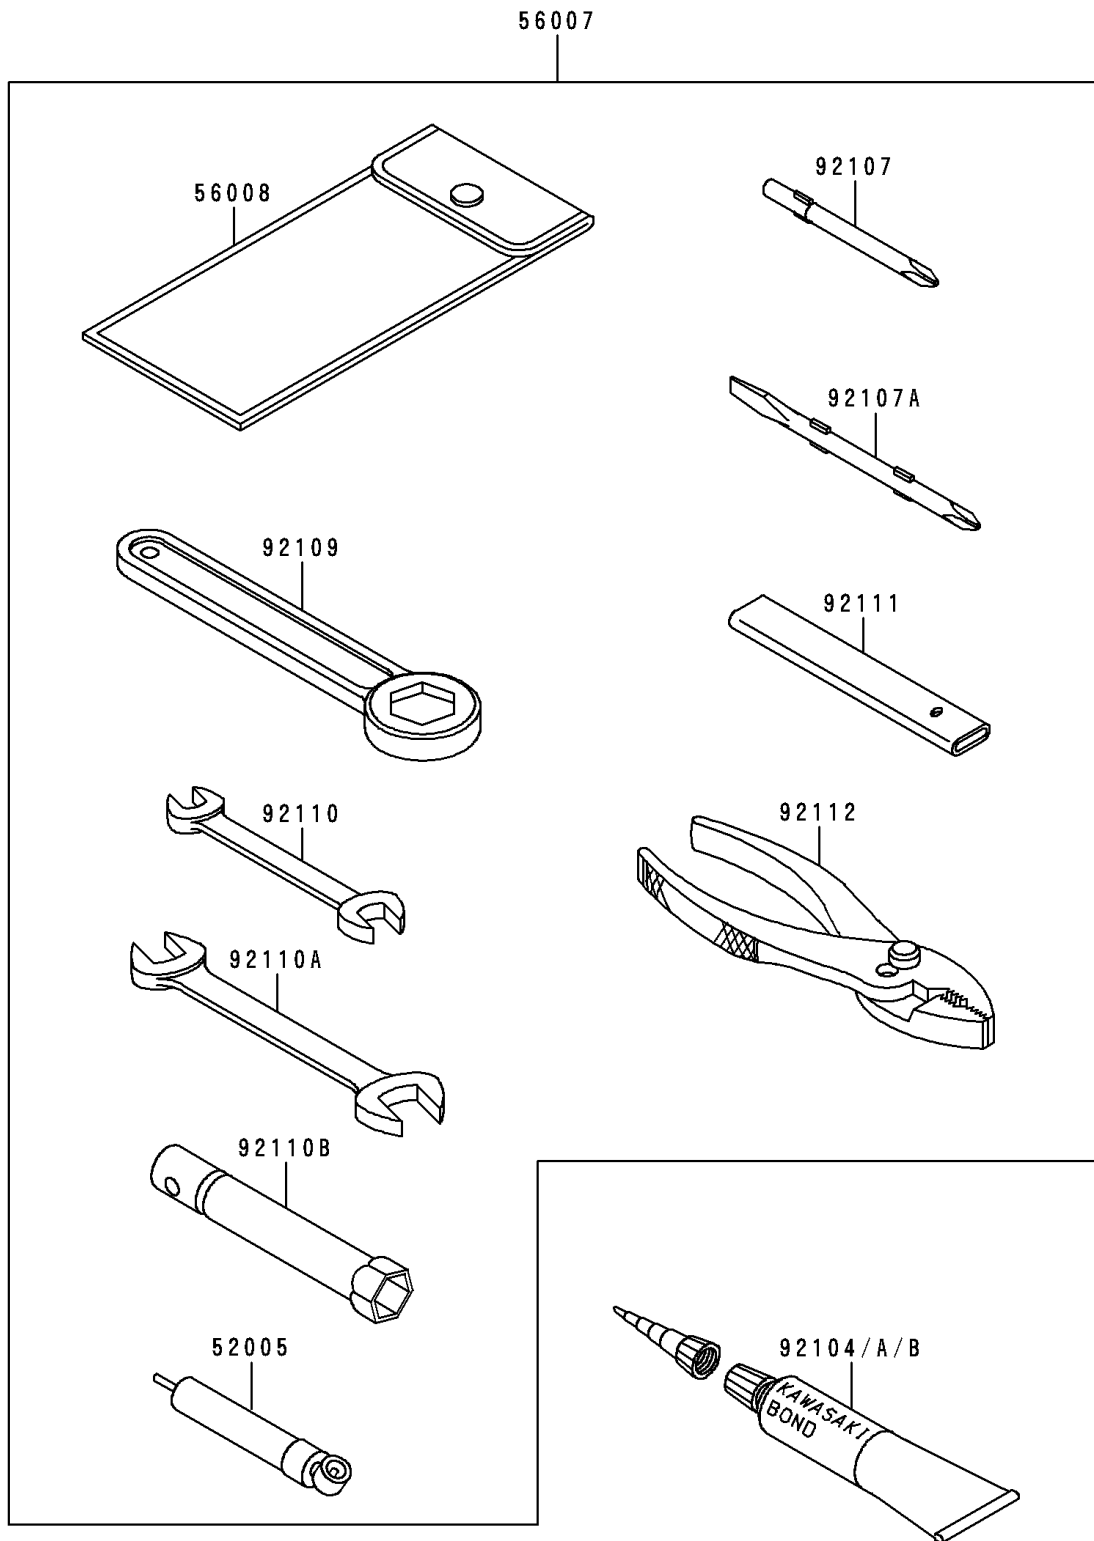

1996 Police 1000

PARTS DIAGRAM

Owner's Tools

F2810

1996 Police 1000

PARTS LIST

Owner's Tools

ITEM NAME

PART NUMBER

QUANTITY
