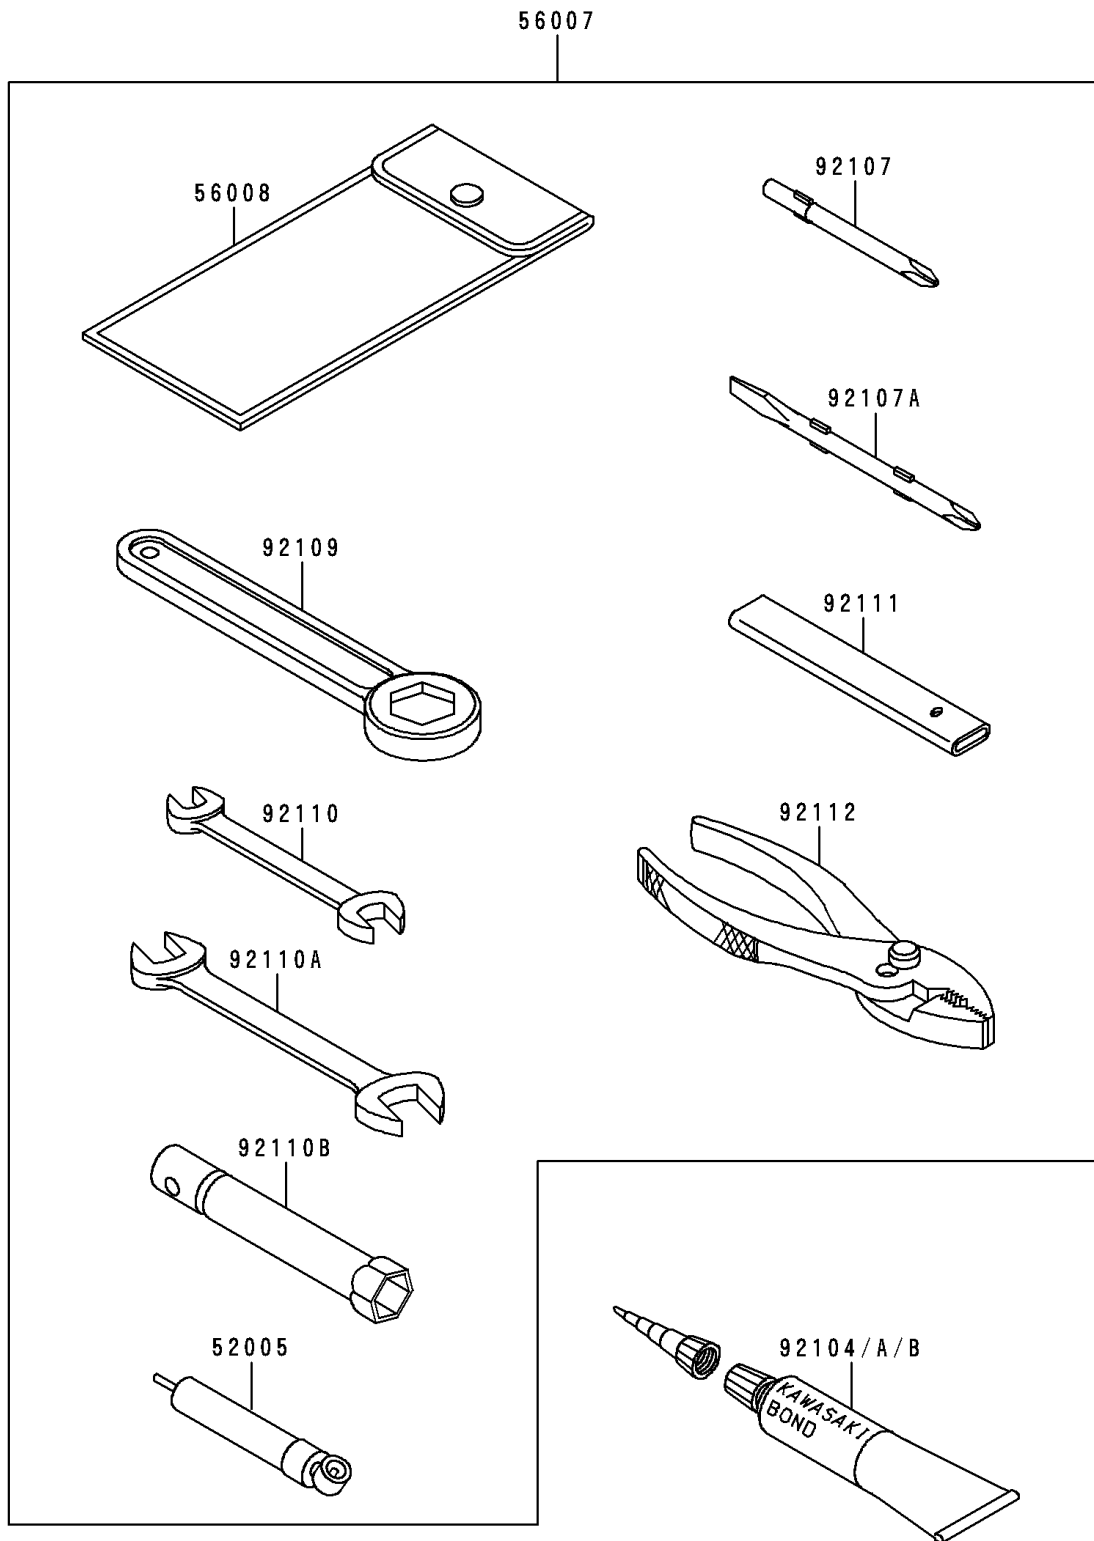

1997 Police 1000

PARTS DIAGRAM

Owner's Tools

F2810

1997 Police 1000

PARTS LIST

Owner's Tools

Kawasaki

Let the Good Times Roll®

ITEM NAME

PART NUMBER

QUANTITY
