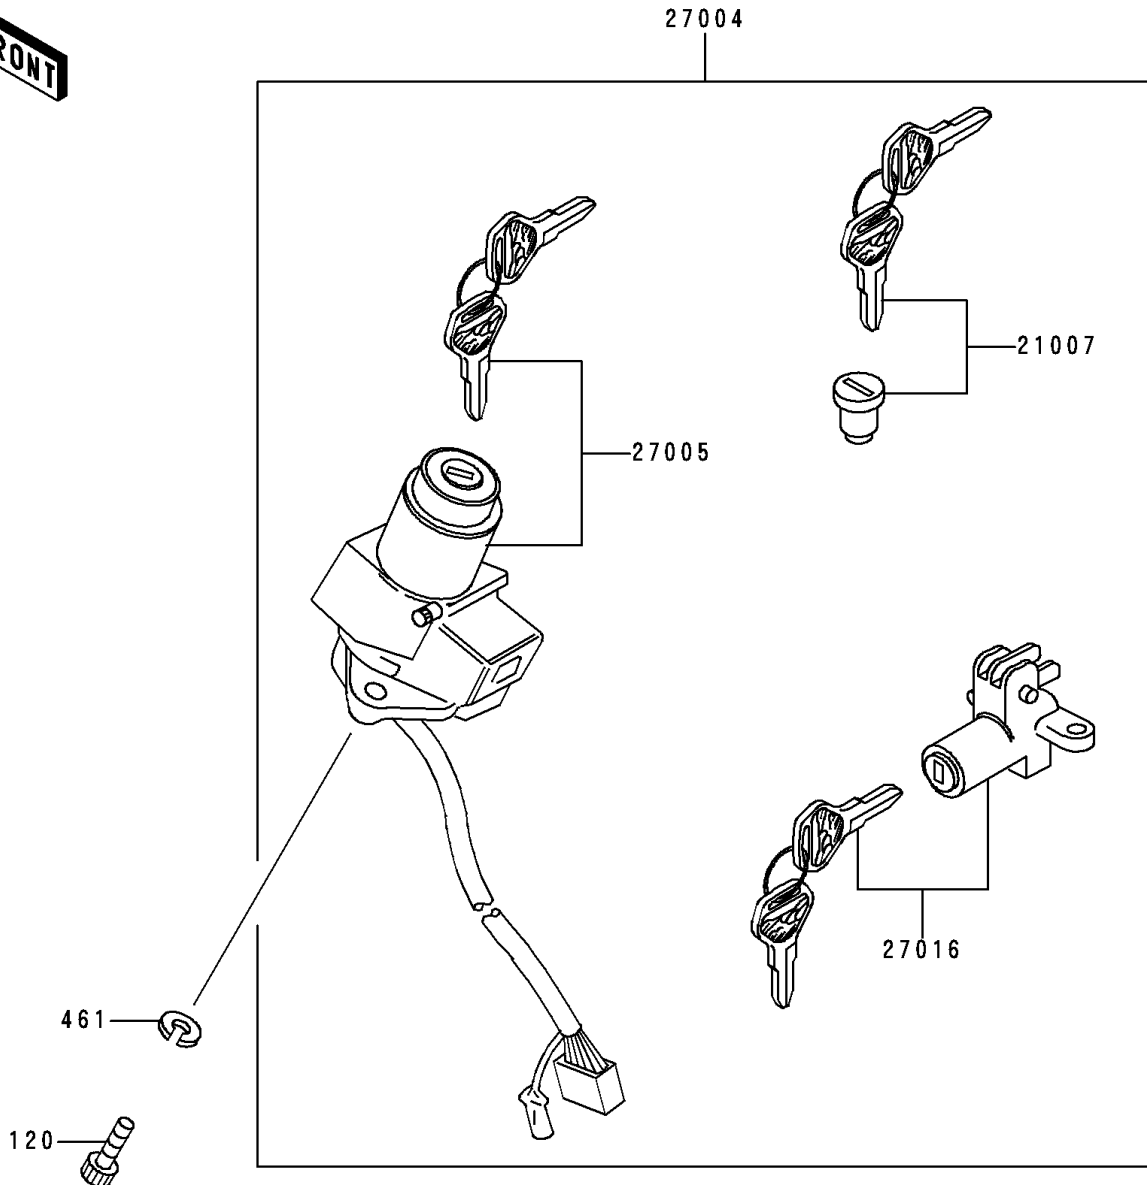

1996 Police 1000

PARTS DIAGRAM

Ignition Switch/Locks/Reflectors

F2770

1996 Police 1000

PARTS LIST

Ignition Switch/Locks/Reflectors

ITEM NAME

PART NUMBER

QUANTITY
