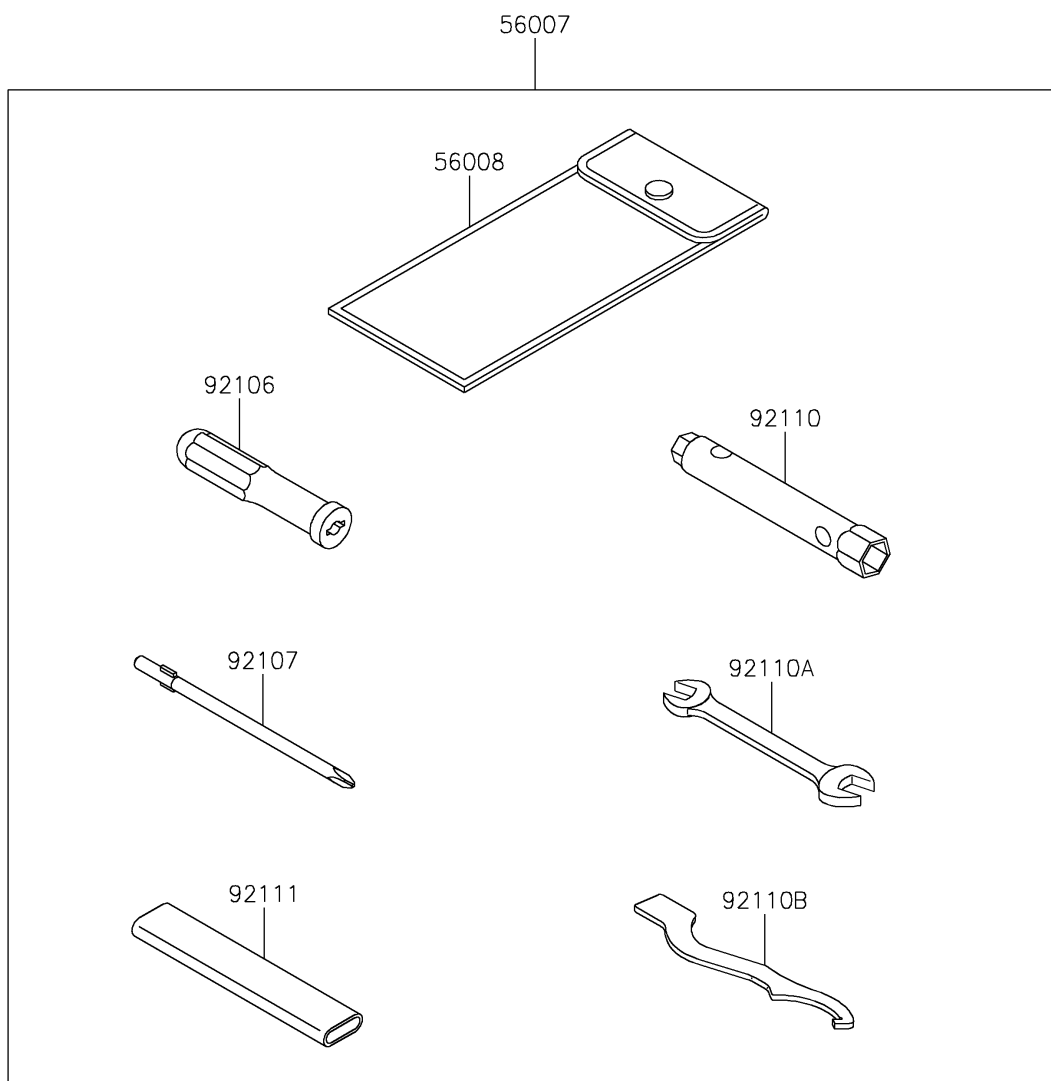

2022 KLX[®] 230

PARTS DIAGRAM

Owner's Tools

F2810

2022 KLX[®] 230

PARTS LIST

Owner's Tools

Kawasaki

Let the Good Times Roll[®]

ITEM NAME

PART NUMBER

QUANTITY
