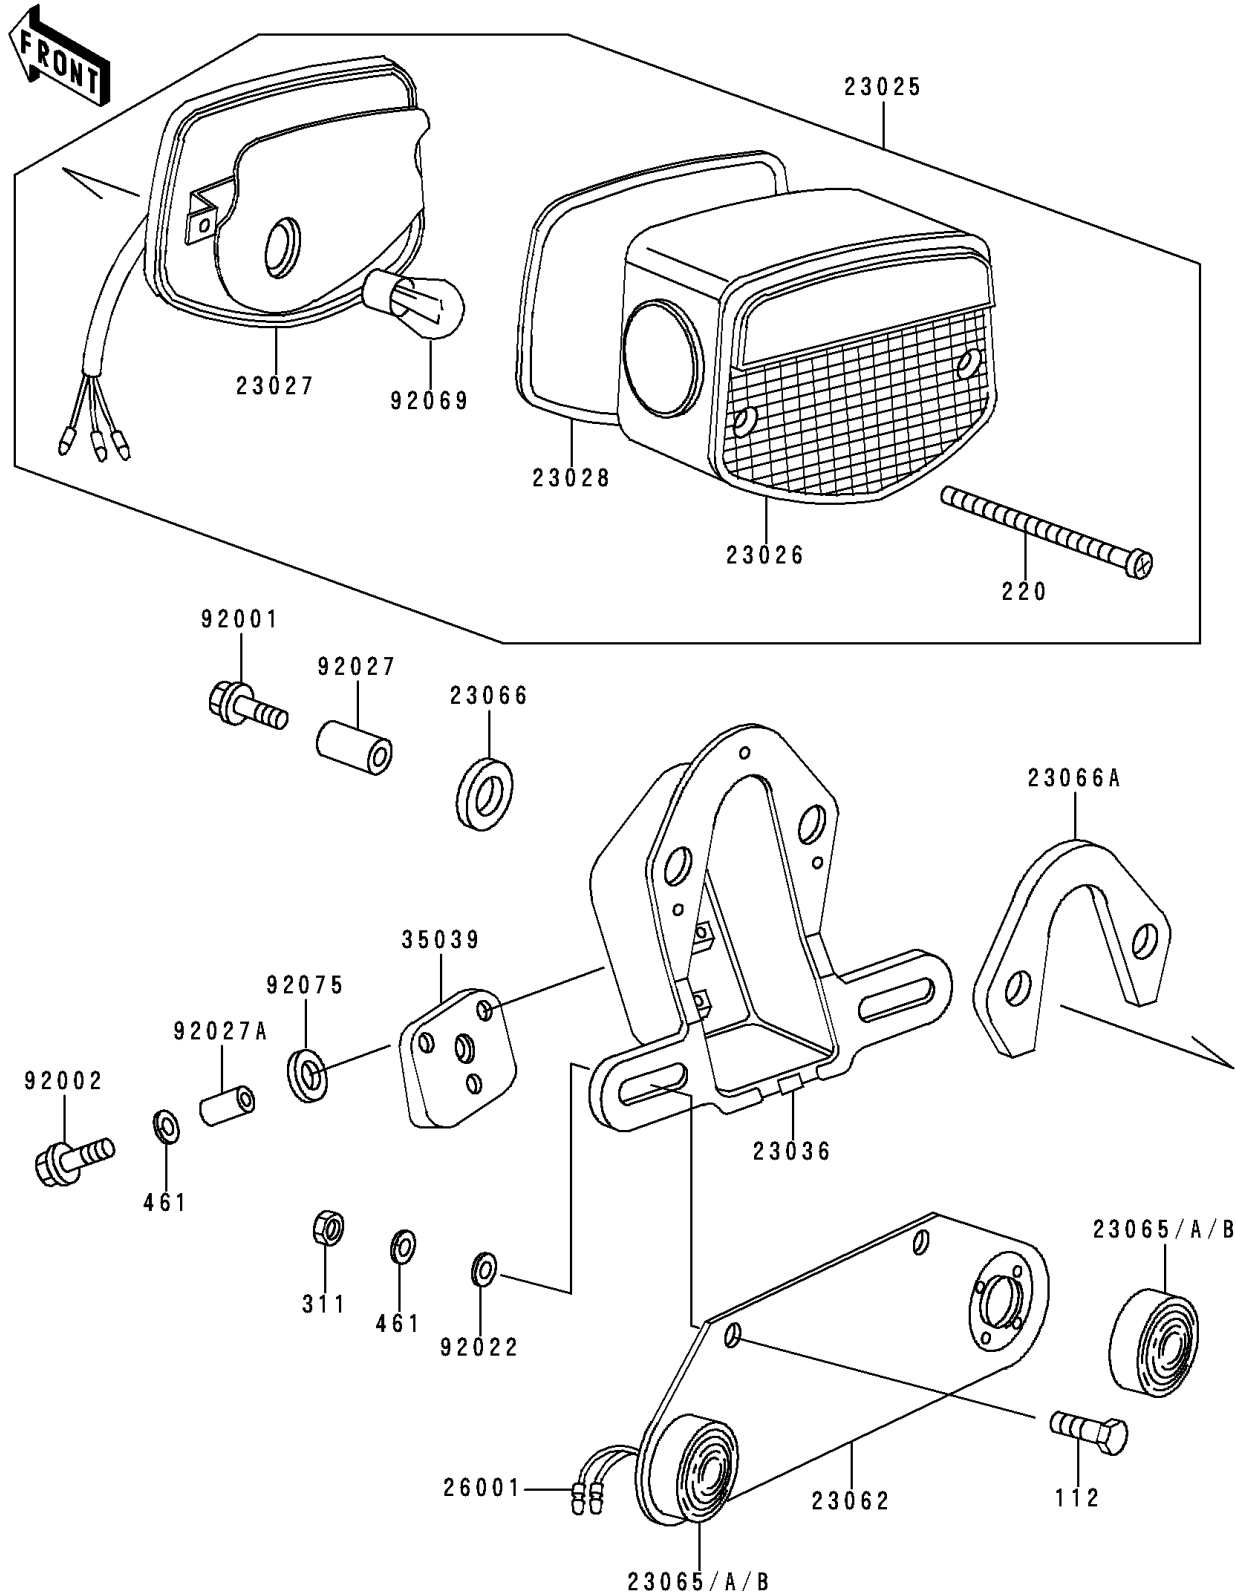

1997 Police 1000

PARTS DIAGRAM

Taillight(s)

F2720

1997 Police 1000

PARTS LIST

Taillight(s)

ITEM NAME	PART NUMBER	QUANTITY
BOLT-UPSET (Ref # 112)	112B0620	2
SCREW-PAN-CROS (Ref # 220)	220B0460	2
NUT-HEX,6MM (Ref # 311)	311B0600	2
WASHER-SPRING,6MM (Ref # 461)	461F0600	2
LAMP-TAIL,"220-40781"MARK (Ref # 23025)	23025-064	1
LENS,TAIL LAMP (Ref # 23026)	23026-034	1
BODY-COMP-TAIL LAMP (Ref # 23027)	23027-041	1
GASKET,TAIL LAMP LENS (Ref # 23028)	23028-021	1
BRACKET-TAIL LAMP,"220-40810" (Ref # 23036)	23036-052	1
BRACKET-COMP,LICENSE PLATE (Ref # 23062)	23062-1002	1
LAMP-ASSY,ID,BLUE (Ref # 23065)	23065-003	2
LAMP-ASSY,ID,RED (Ref # 23065A)	23065-004	2
LAMP-ASSY,ID,AMBER (Ref # 23065B)	23065-005	2
DAMPER (Ref # 23066)	23066-020	2
DAMPER (Ref # 23066A)	23066-023	1
HARNESS,ID LIGHT (Ref # 26001)	26001-4001	2
DAMPER,TAIL LAMP (Ref # 35039)	35039-004	1
BOLT,6X20 (Ref # 92001)	92001-1773	2
BOLT,6X25 (Ref # 92002)	92002-1137	3
WASHER,7X16X1.2 (Ref # 92022)	92022-024	2
COLLAR,6.8X10X8.5 (Ref # 92027)	92027-129	2
COLLAR,6.8X10X14.5 (Ref # 92027A)	92027-156	3
BULB,12V 27/8W (Ref # 92069)	92069-059	1
DAMPER,FENDER (Ref # 92075)	92075-121	3