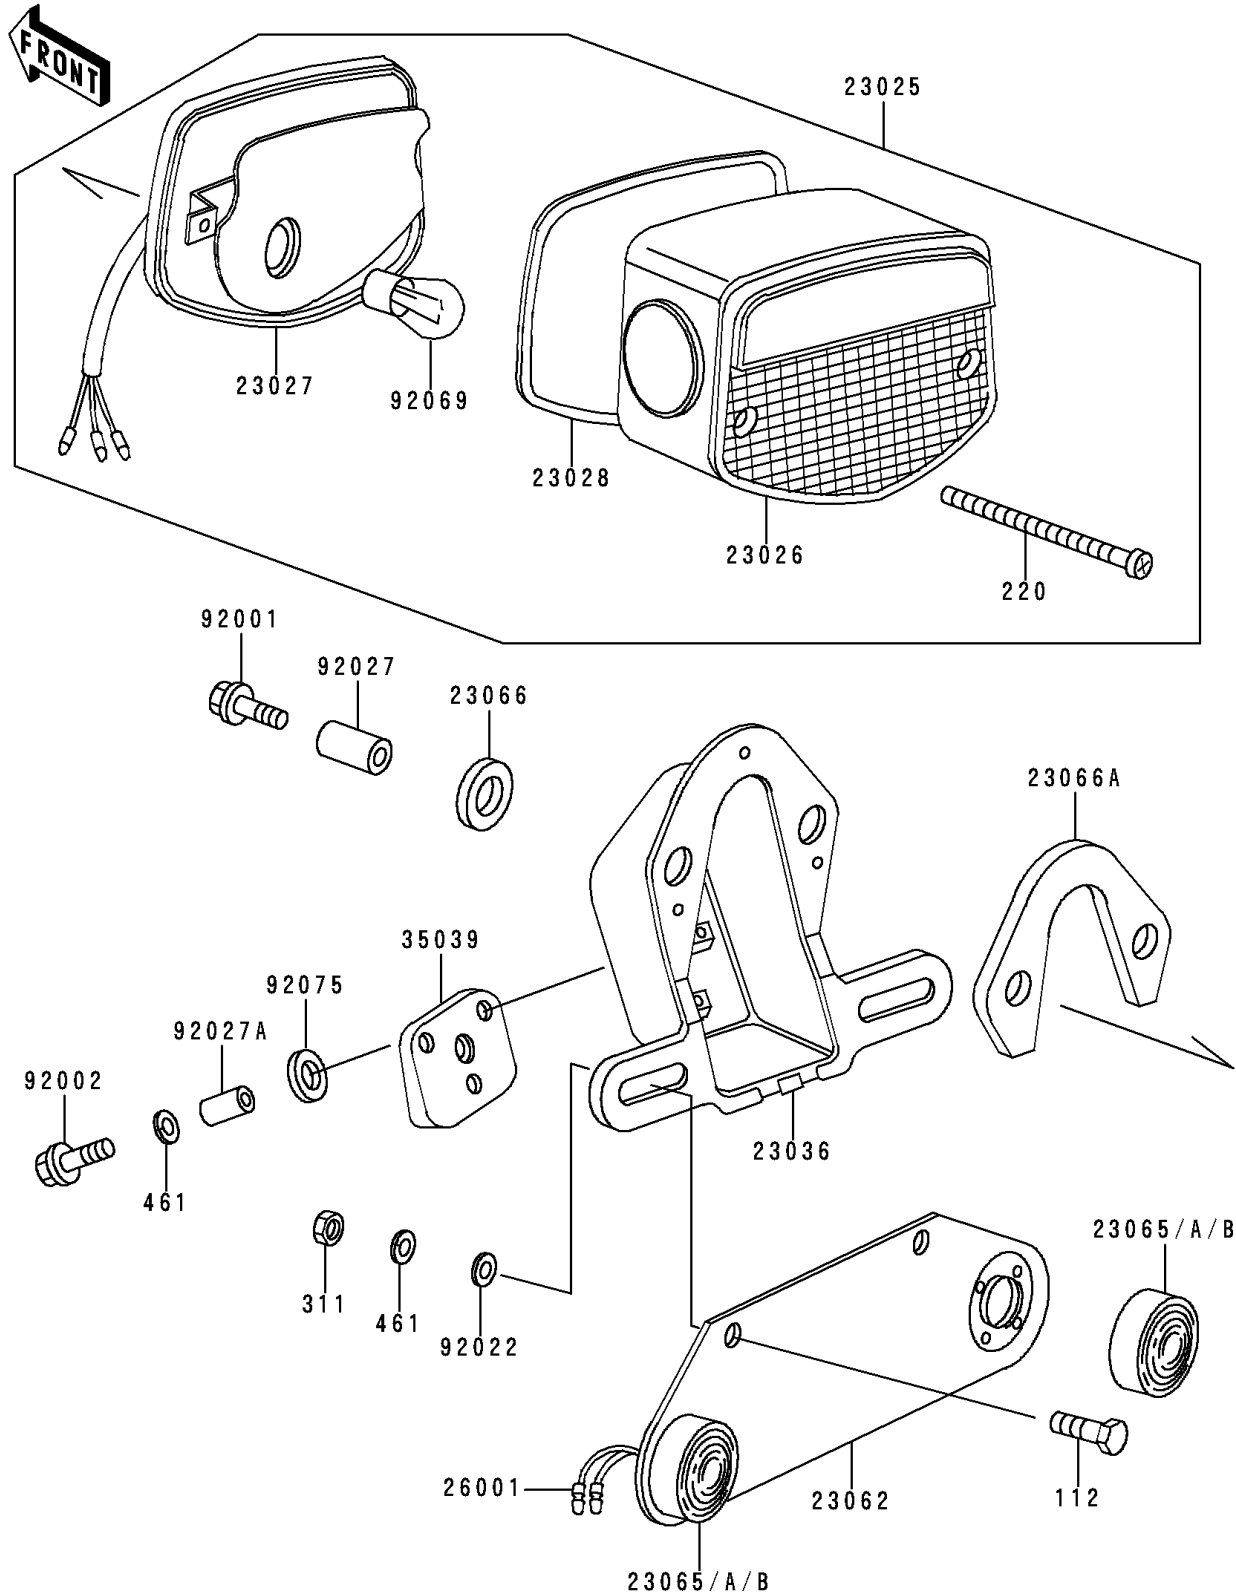

1998 Police 1000

PARTS DIAGRAM

Taillight(s)

F2720

1998 Police 1000

PARTS LIST

Taillight(s)

ITEM NAME

PART NUMBER

QUANTITY
