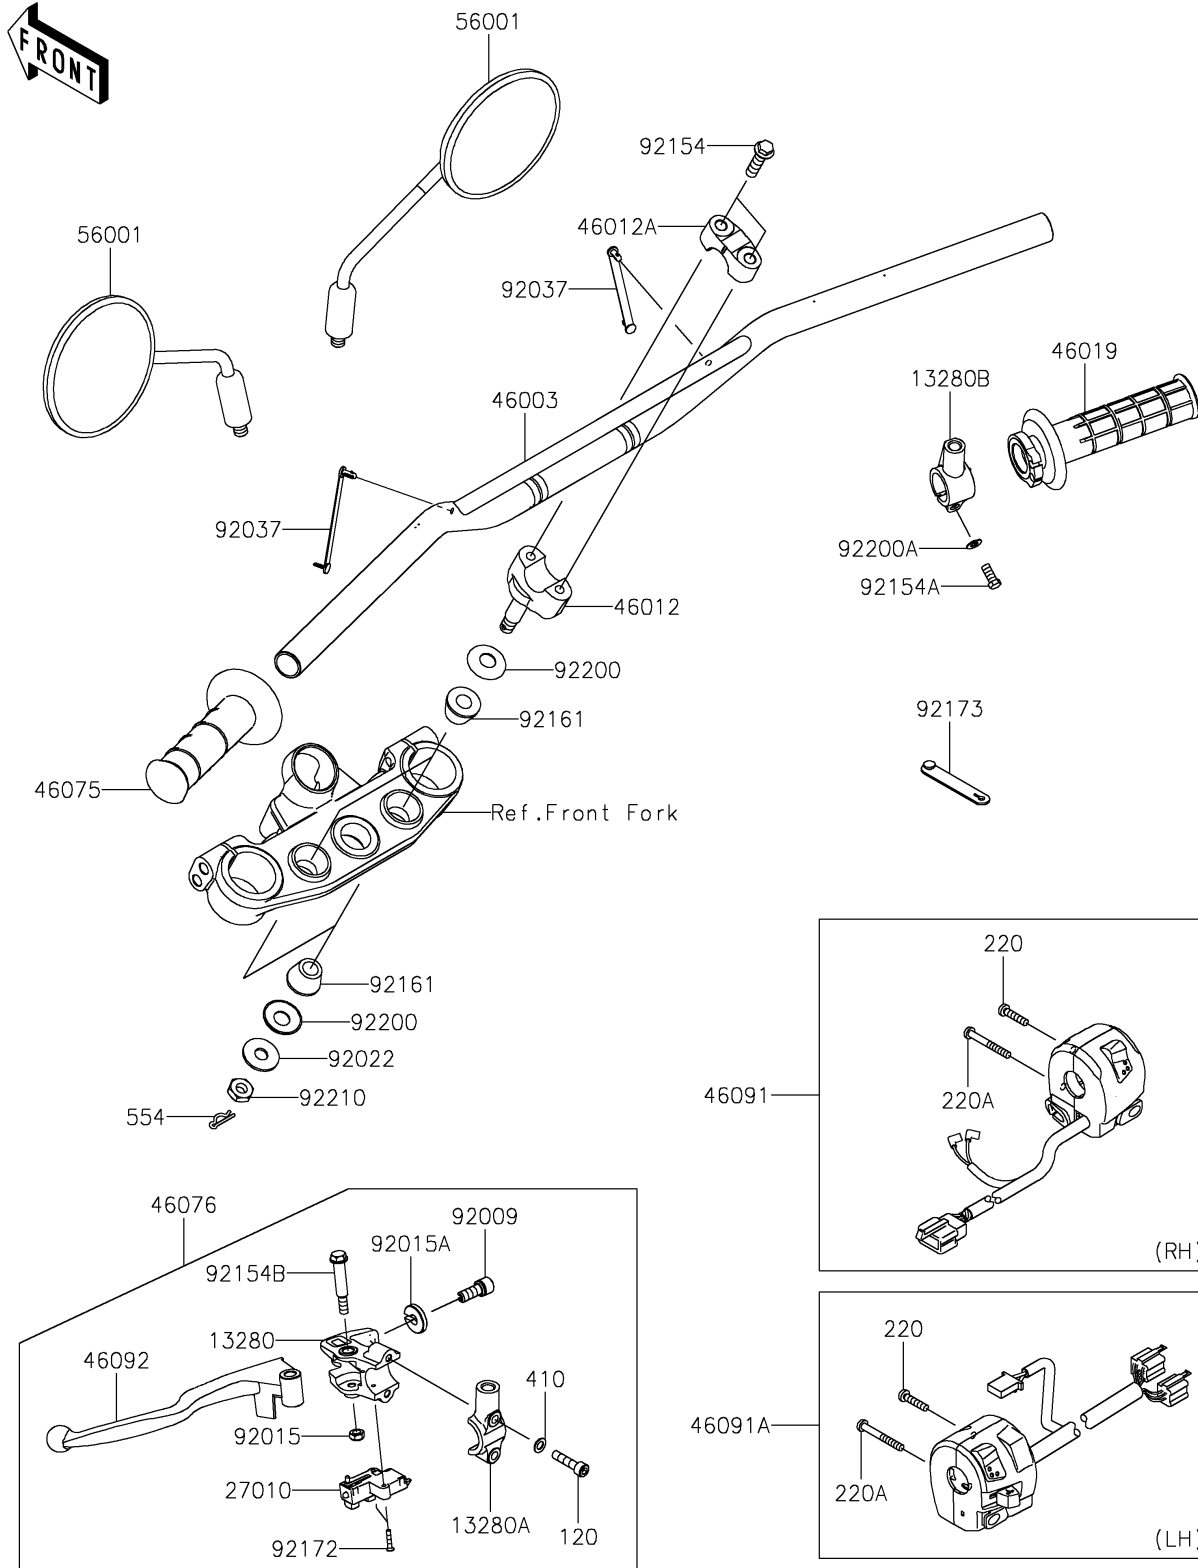

2022 KLX[®] 230

PARTS DIAGRAM

Handlebar

F2310

2022 KLX[®] 230

PARTS LIST

Handlebar

Kawasaki

Let the Good Times Roll[®]

ITEM NAME

PART NUMBER

QUANTITY
