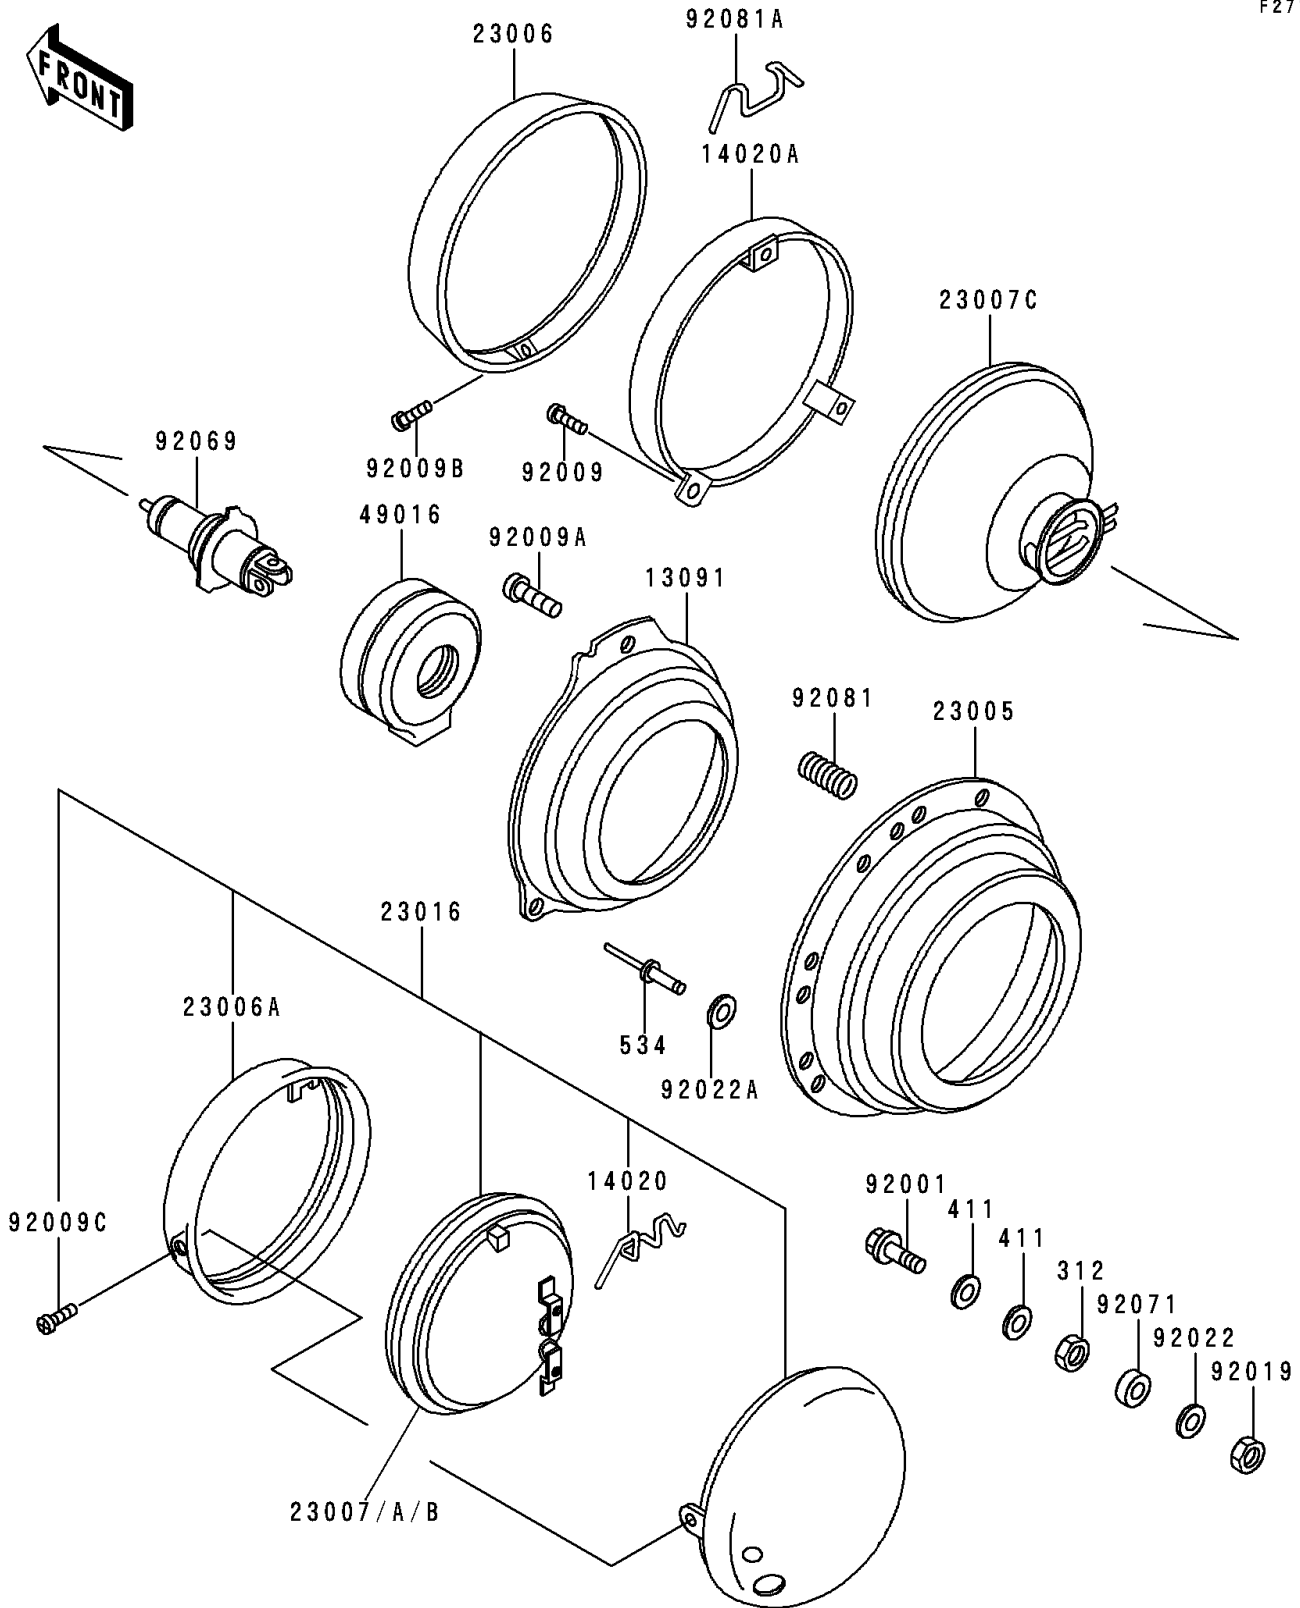

1998 Police 1000

PARTS DIAGRAM

Headlight(s)

F2710

1998 Police 1000

PARTS LIST

Headlight(s)

ITEM NAME

PART NUMBER

QUANTITY
