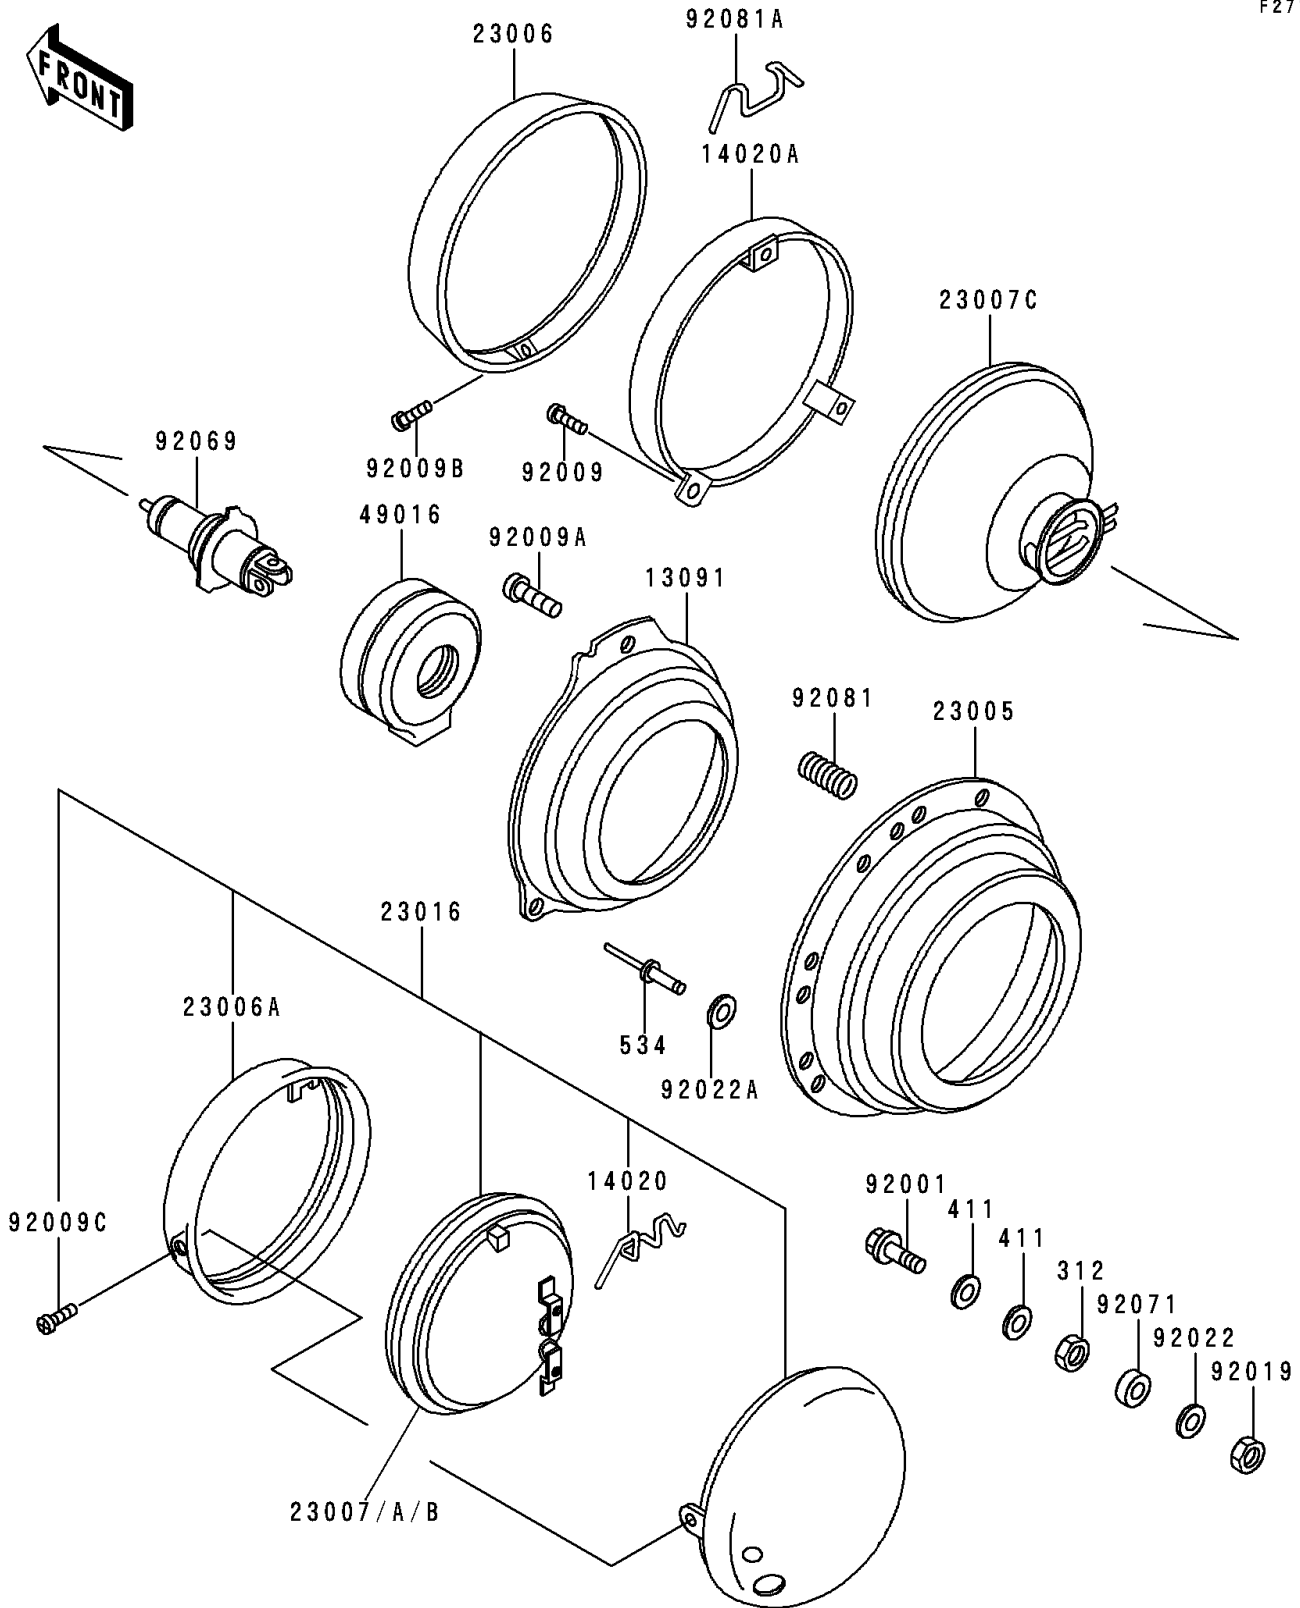

1997 Police 1000

PARTS DIAGRAM

Headlight(s)

F2710

1997 Police 1000

PARTS LIST

Headlight(s)

ITEM NAME

PART NUMBER

QUANTITY
