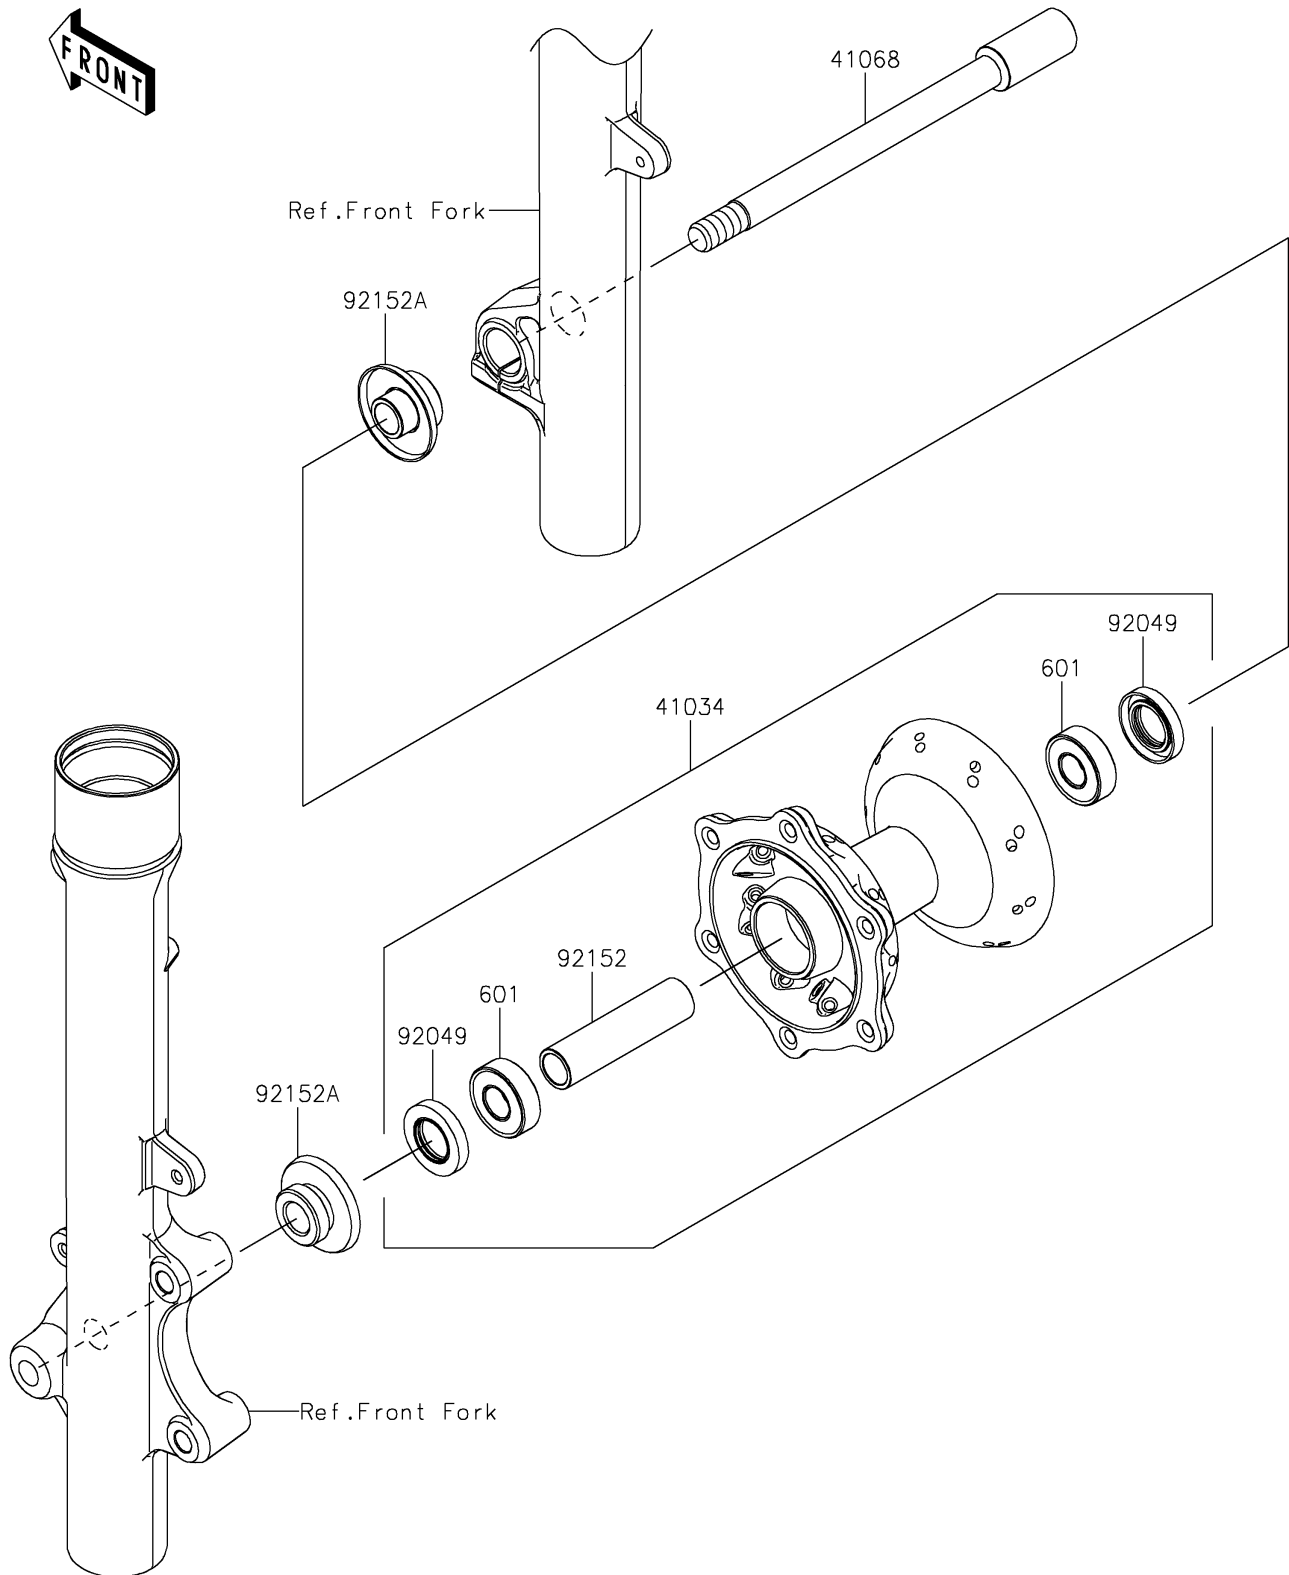

## PARTS DIAGRAM

### Front Hub

F2230

## PARTS LIST

### Front Hub

ITEM NAME	PART NUMBER	QUANTITY
DRUM-ASSY,FR (Ref # 41034)	41034-0600	1
AXLE,FR,15X188 (Ref # 41068)	41068-0650	1
SEAL-OIL (Ref # 92049)	92049-0114	2
COLLAR,15.2X20X9 (Ref # 92152)	92152-2543	1
COLLAR (Ref # 92152A)	92152-2544	2
BEARING-BALL (Ref # 601)	601B6202UU	2