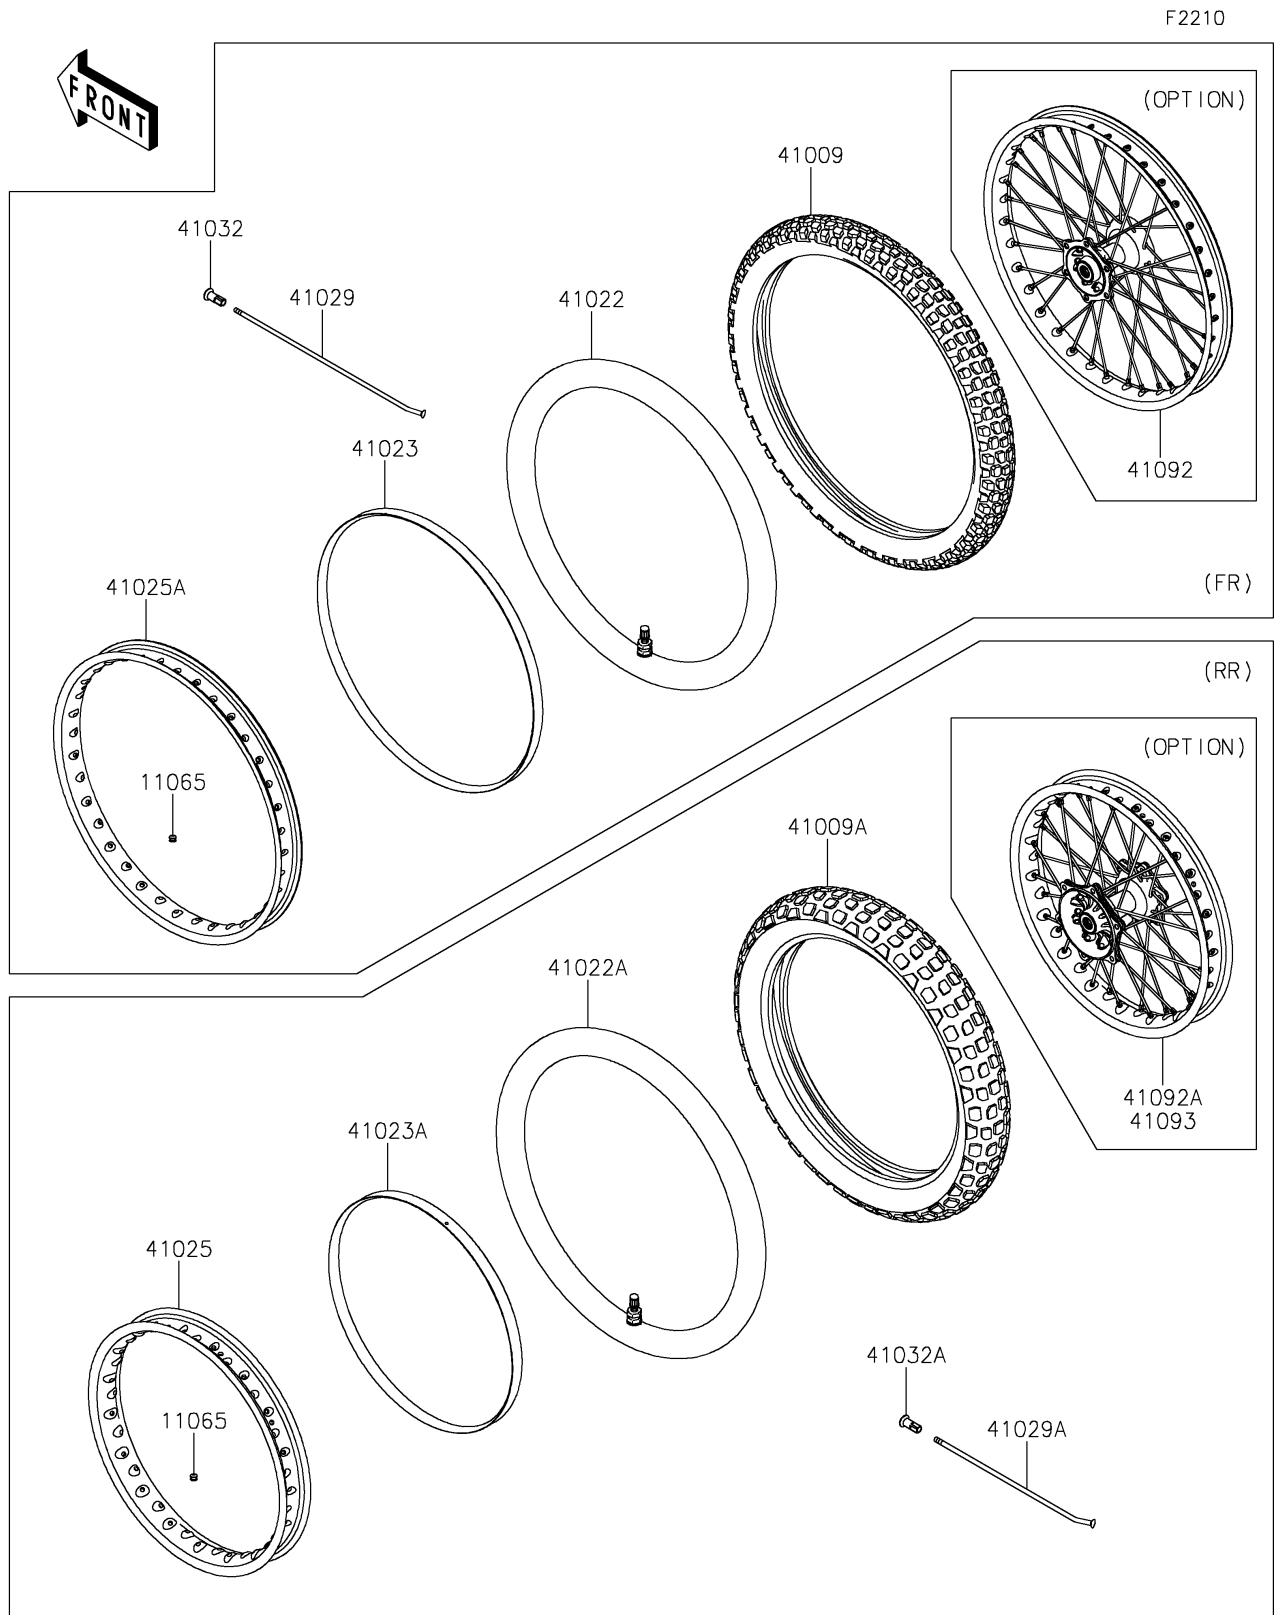

2022 KLX[®] 230

PARTS DIAGRAM

Wheels/Tires

2022 KLX[®] 230

PARTS LIST

Wheels/Tires

ITEM NAME	PART NUMBER	QUANTITY
CAP,BEAD STOPPER (Ref # 11065)	11065-0384	2
TIRE,FR,2.75-21 45P,GP-21F (Ref # 41009)	41009-0559	1
TIRE,RR,4.10-18 59P,GP-22R (Ref # 41009A)	41009-0560	1
TUBE-TIRE (Ref # 41022)	41022-0112	1
TUBE-TIRE (Ref # 41022A)	41022-0113	1
BAND-RIM,2.75-21 (Ref # 41023)	41023-0028	1
BAND-RIM,4.10-18 (Ref # 41023A)	41023-0029	1
RIM,RR,18X1.85,SILVER (Ref # 41025)	41025-0399-WA	1
RIM,FR,21X1.60,SILVER (Ref # 41025A)	41025-0400-WA	1
SPOKE-INNER,225.5MMX162D (Ref # 41029)	41029-0105	36
SPOKE-INNER,186.5MMX162D (Ref # 41029A)	41029-0106	36
NIPPLE-SPOKE (Ref # 41032)	41032-0010	36
NIPPLE-SPOKE (Ref # 41032A)	41032-0013	36
WHEEL-SUB ASSY,FR,SILVER (Ref # 41092)	41092-0041-WA	1
WHEEL-SUB ASSY,RR,SILVER (Ref # 41092A)	41092-0042-WA	1