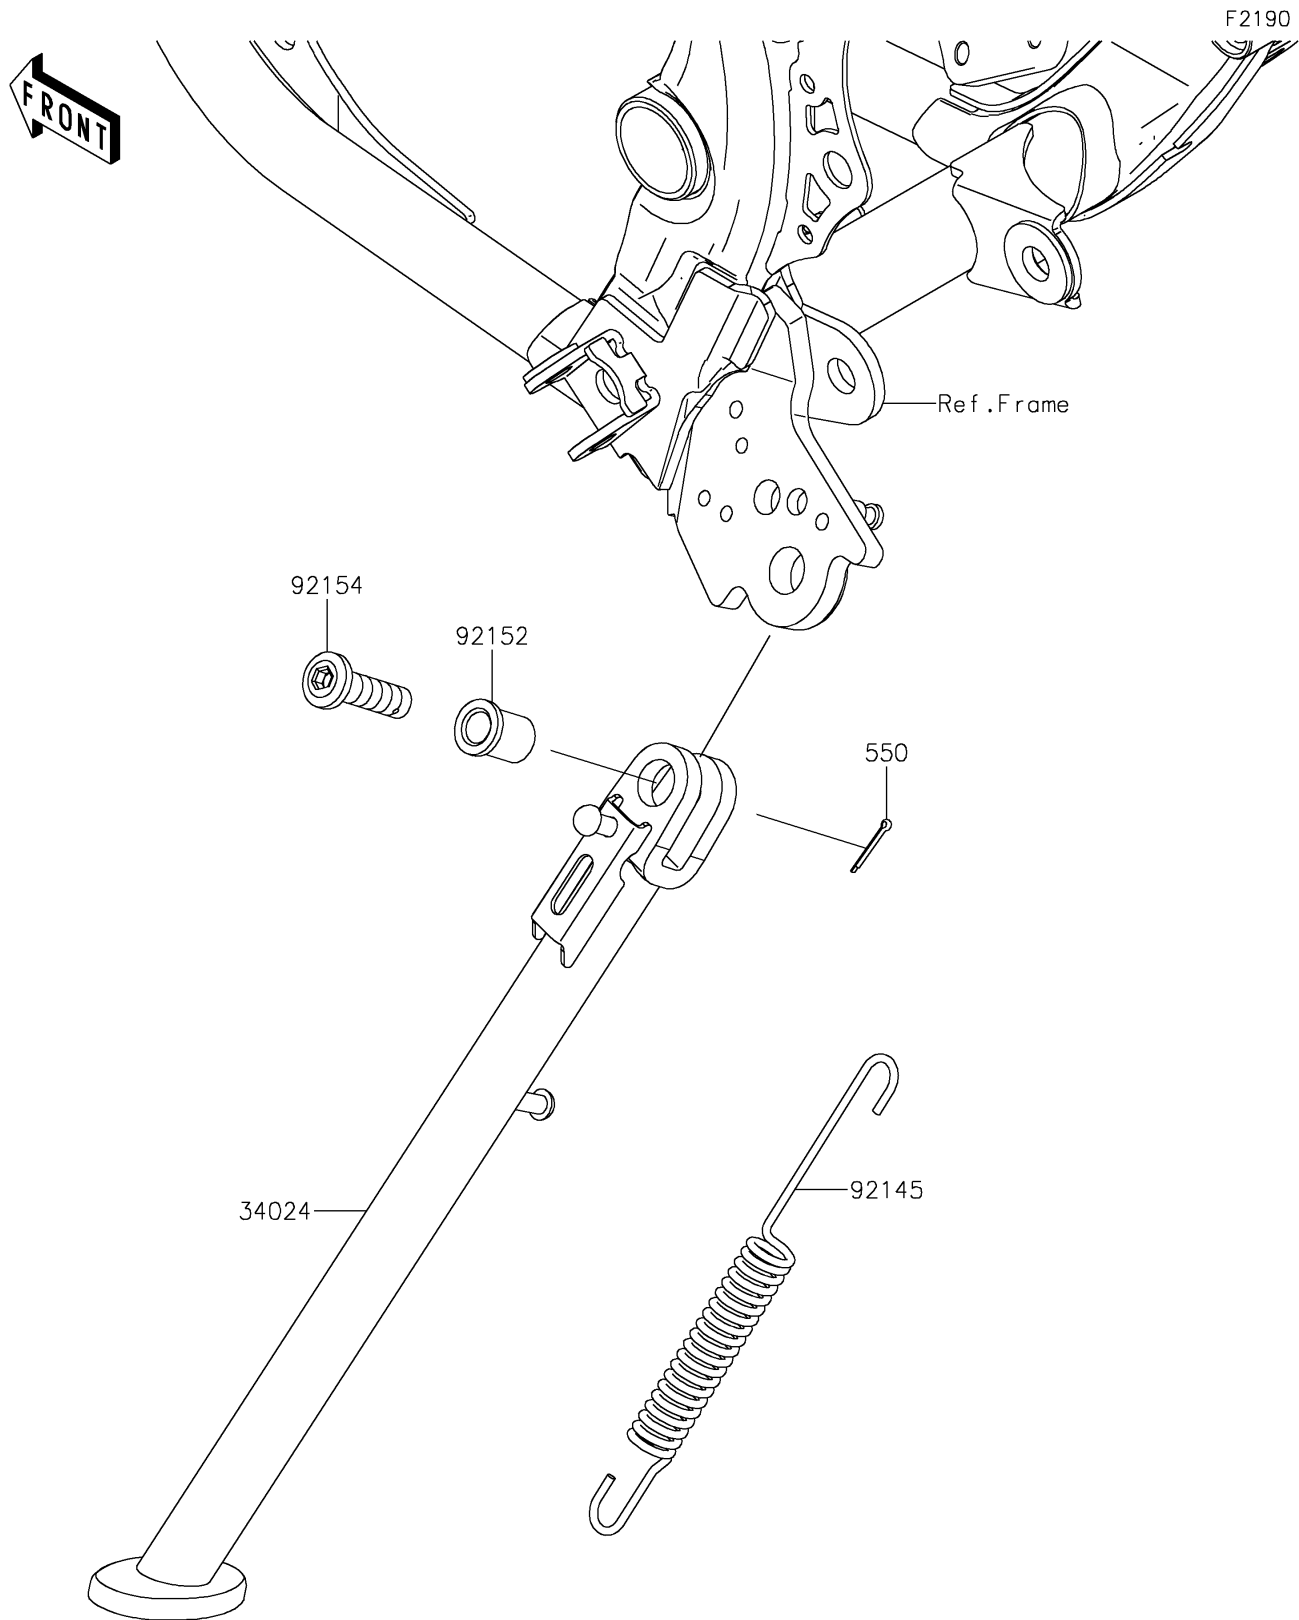

2022 KLX[®] 230

PARTS DIAGRAM

Stand(s)

2022 KLX[®] 230

PARTS LIST

Stand(s)

ITEM NAME	PART NUMBER	QUANTITY
STAND-SIDE,P.SILVER (Ref # 34024)	34024-0157-458	1
SPRING,SIDE STAND (Ref # 92145)	92145-1910	1
COLLAR (Ref # 92152)	92152-2561	1
BOLT,SIDE STAND (Ref # 92154)	92154-3895	1
PIN-COTTER,2.0X15 (Ref # 550)	550AA2015	1