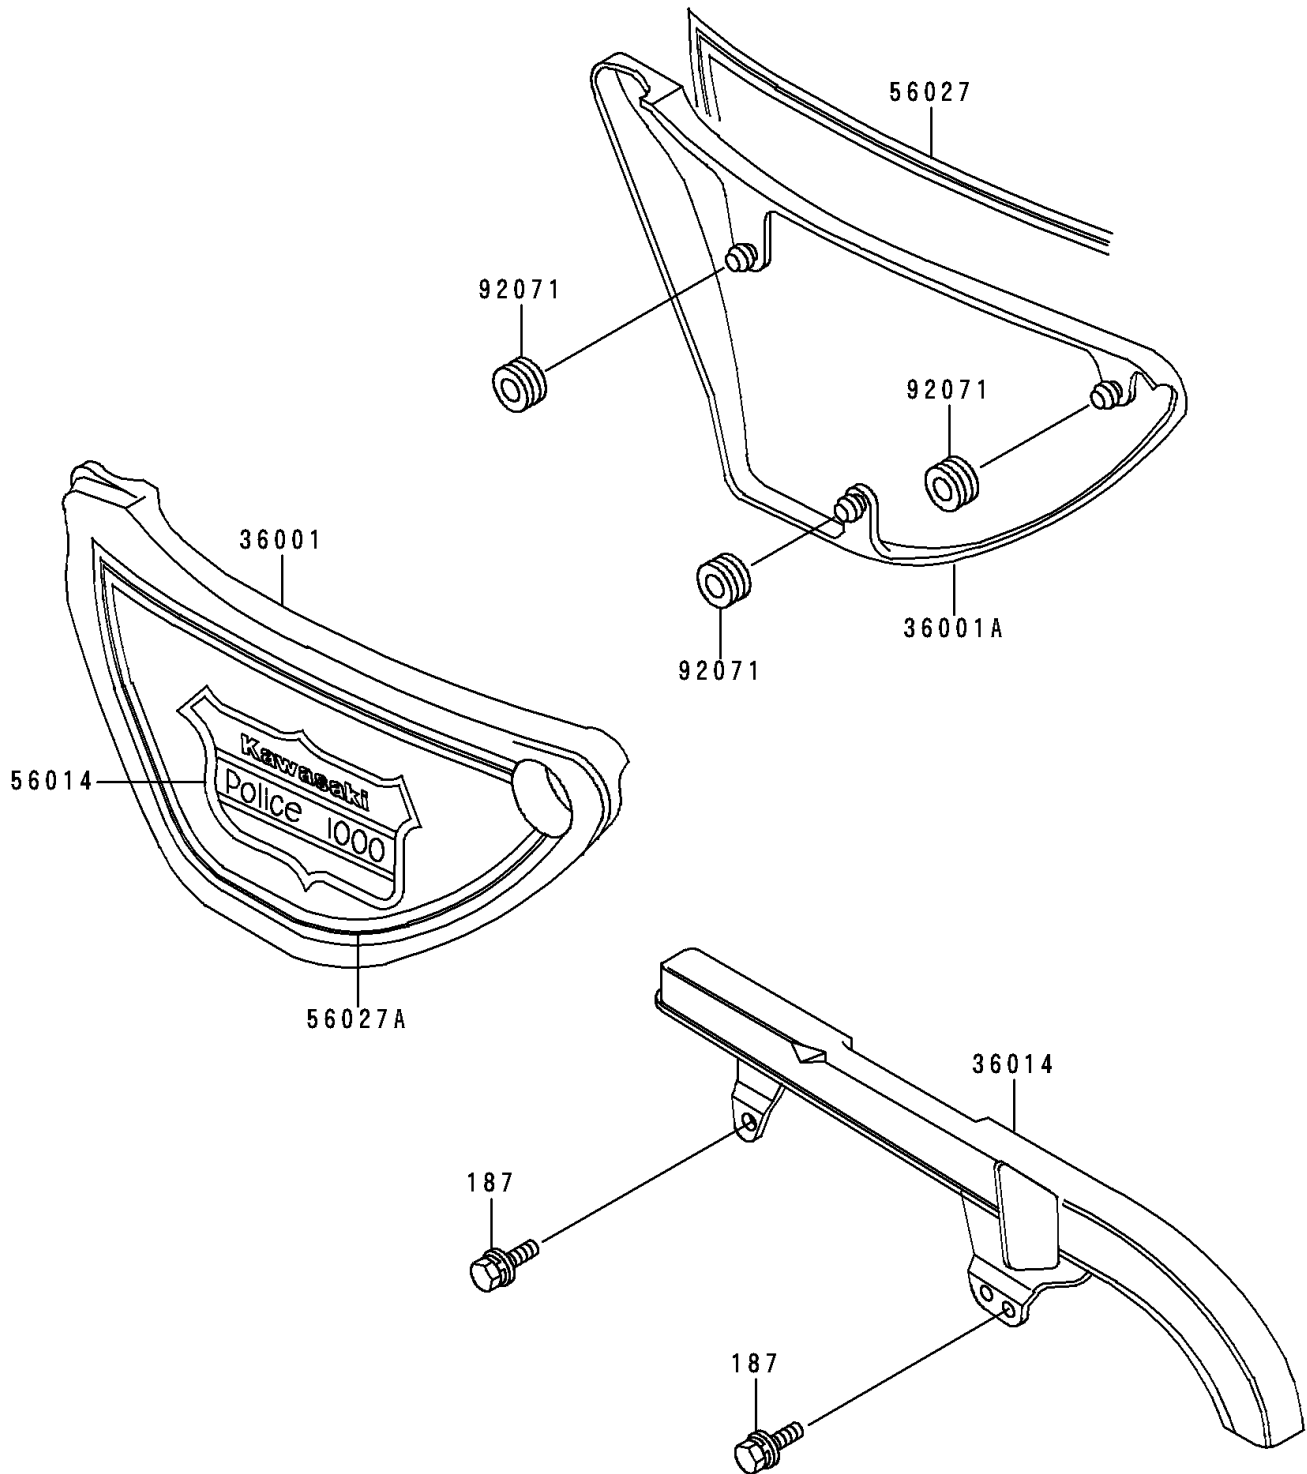

1996 Police 1000

PARTS DIAGRAM

Side Covers/Chain Cover

F2610

1996 Police 1000

PARTS LIST

Side Covers/Chain Cover

ITEM NAME

PART NUMBER

QUANTITY
