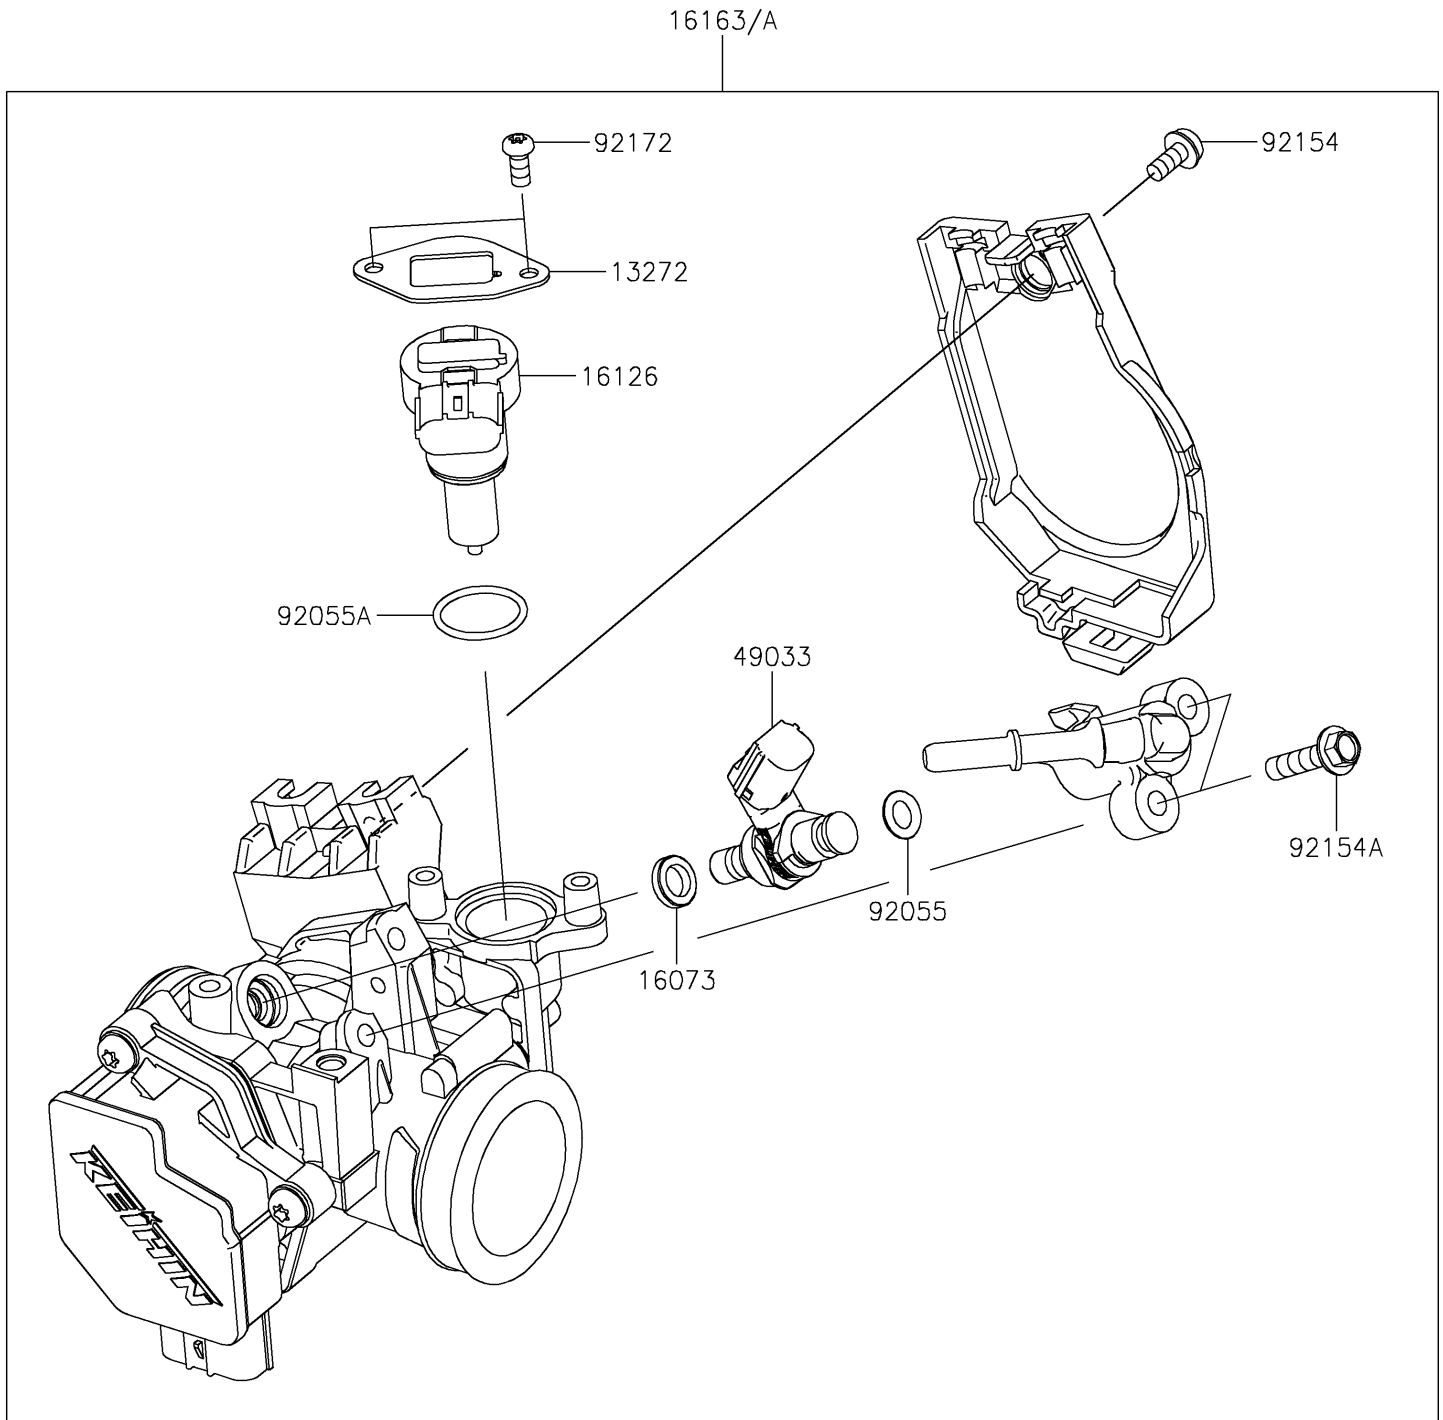

2022 KLX[®] 230

PARTS DIAGRAM

Throttle

E1510

2022 KLX[®] 230

PARTS LIST

Throttle

Kawasaki

Let the Good Times Roll[®]

ITEM NAME

PART NUMBER

QUANTITY
