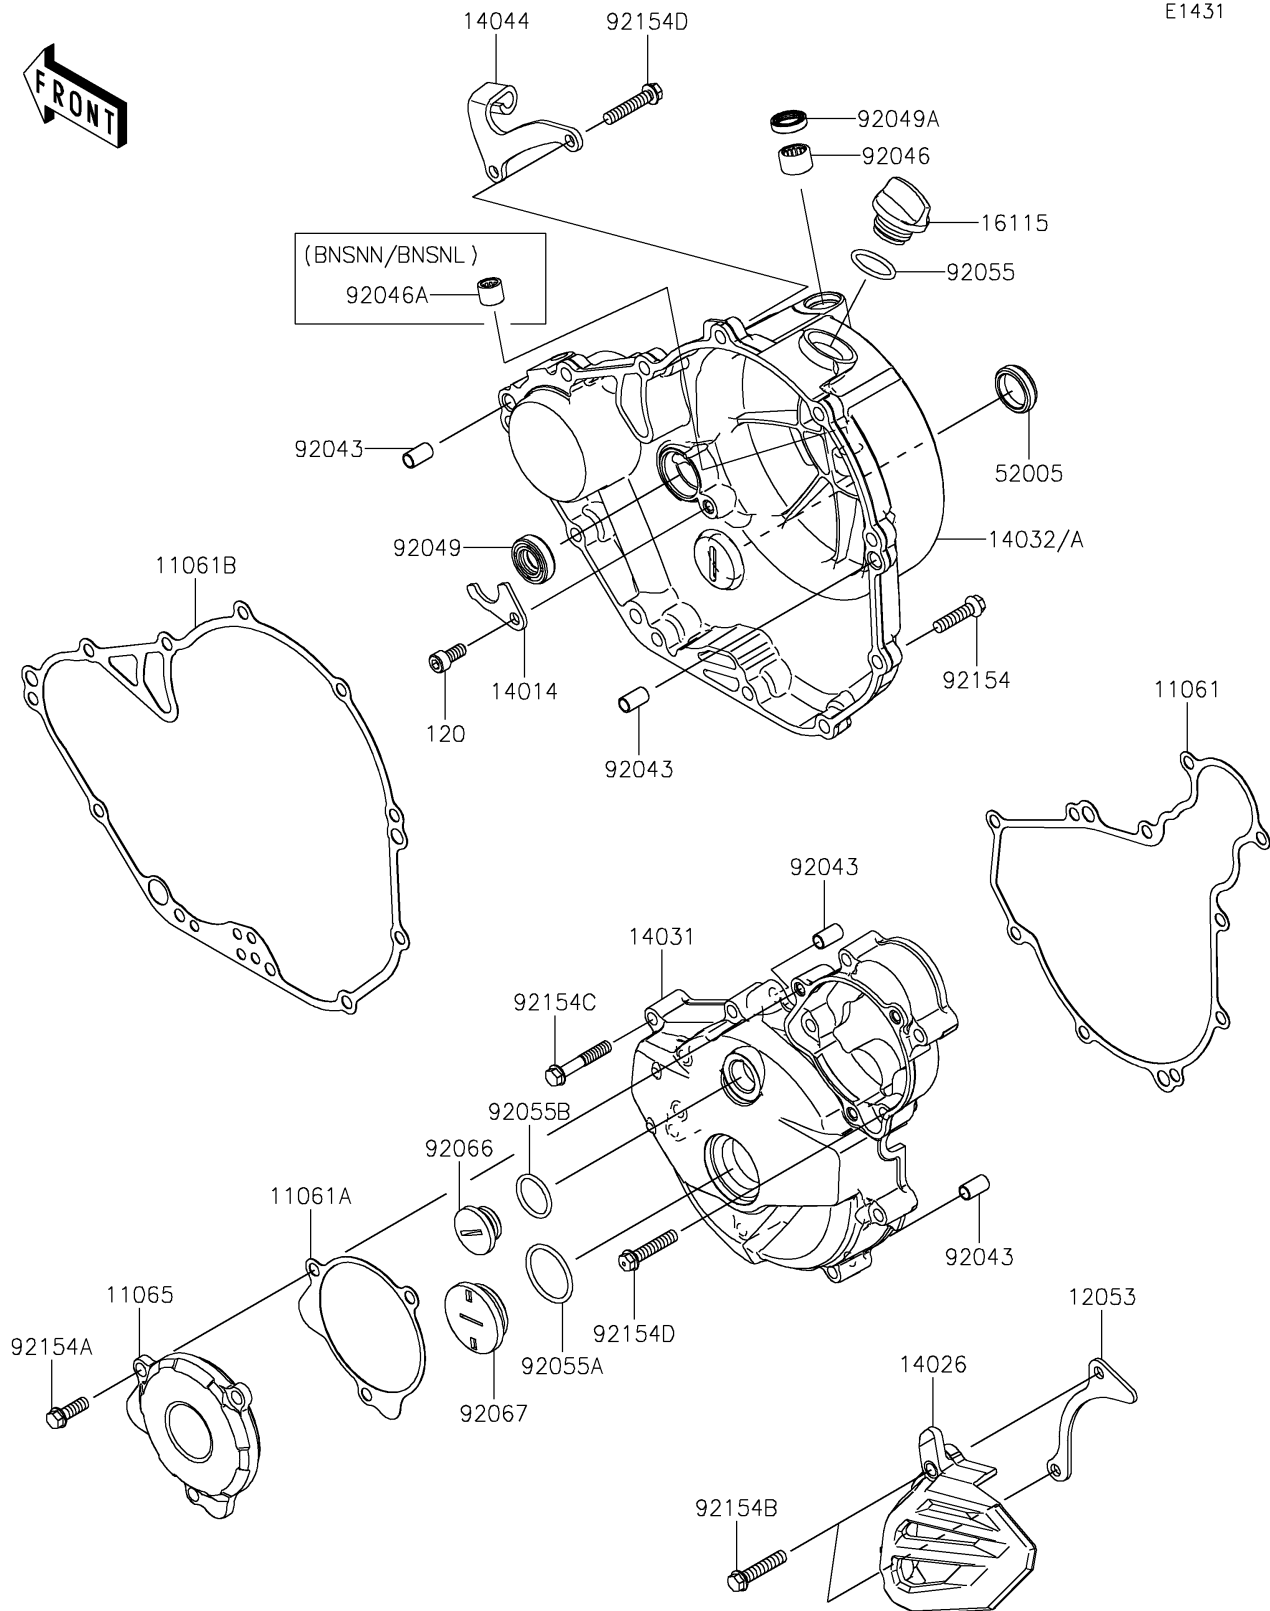

## PARTS DIAGRAM

### Engine Cover(s)

E1431

## PARTS LIST

### Engine Cover(s)

ITEM NAME	PART NUMBER	QUANTITY
GASKET,GENERATOR COVER (Ref # 11061)	11061-1299	1
GASKET,GENERATOR COVER CAP (Ref # 11061A)	11061-1300	1
GASKET,CLUTCH COVER (Ref # 11061B)	11061-1301	1
CAP,GENERATOR COVER (Ref # 11065)	11065-1300	1
GUIDE-CHAIN (Ref # 12053)	12053-0272	1
PLATE-POSITION (Ref # 14014)	14014-0567	1
COVER-CHAIN (Ref # 14026)	14026-0146	1
COVER-GENERATOR (Ref # 14031)	14031-0644	1
COVER-CLUTCH (Ref # 14032)	14032-0657	1
HOLDER-CABLE (Ref # 14044)	14044-0573	1
CAP-OIL FILLER (Ref # 16115)	16115-1053	1
GAUGE,OIL LEVEL (Ref # 52005)	52005-1009	1
PIN,6.2X8X14 (Ref # 92043)	92043-1741	4
BEARING-NEEDLE,HK1210FM (Ref # 92046)	92046-0034	1
BEARING-NEEDLE (Ref # 92046A)	92046-0042	1
SEAL-OIL (Ref # 92049)	92049-1191	1
SEAL-OIL,AG0353-F0 (Ref # 92049A)	92049-1262	1
RING-O,19.8MM (Ref # 92055)	92055-0844	1
RING-O,27.7X2.4 (Ref # 92055A)	92055-091	1
RING-O,20X2 (Ref # 92055B)	92055-1146	1
PLUG,COVER (Ref # 92066)	92066-0011	1
PLUG,30X8 (Ref # 92067)	92067-024	1
BOLT,FLANGED,6X25 (Ref # 92154)	92154-0520	9
BOLT,FLANGED,6X18 (Ref # 92154A)	92154-1775	3
BOLT,FLANGED,6X30 (Ref # 92154B)	92154-1830	2
BOLT,FLANGED,6X35 (Ref # 92154C)	92154-2100	8
BOLT,FLANGED,6X30 (Ref # 92154D)	92154-4061	4
BOLT-SOCKET,6X14 (Ref # 120)	120CA0614	1