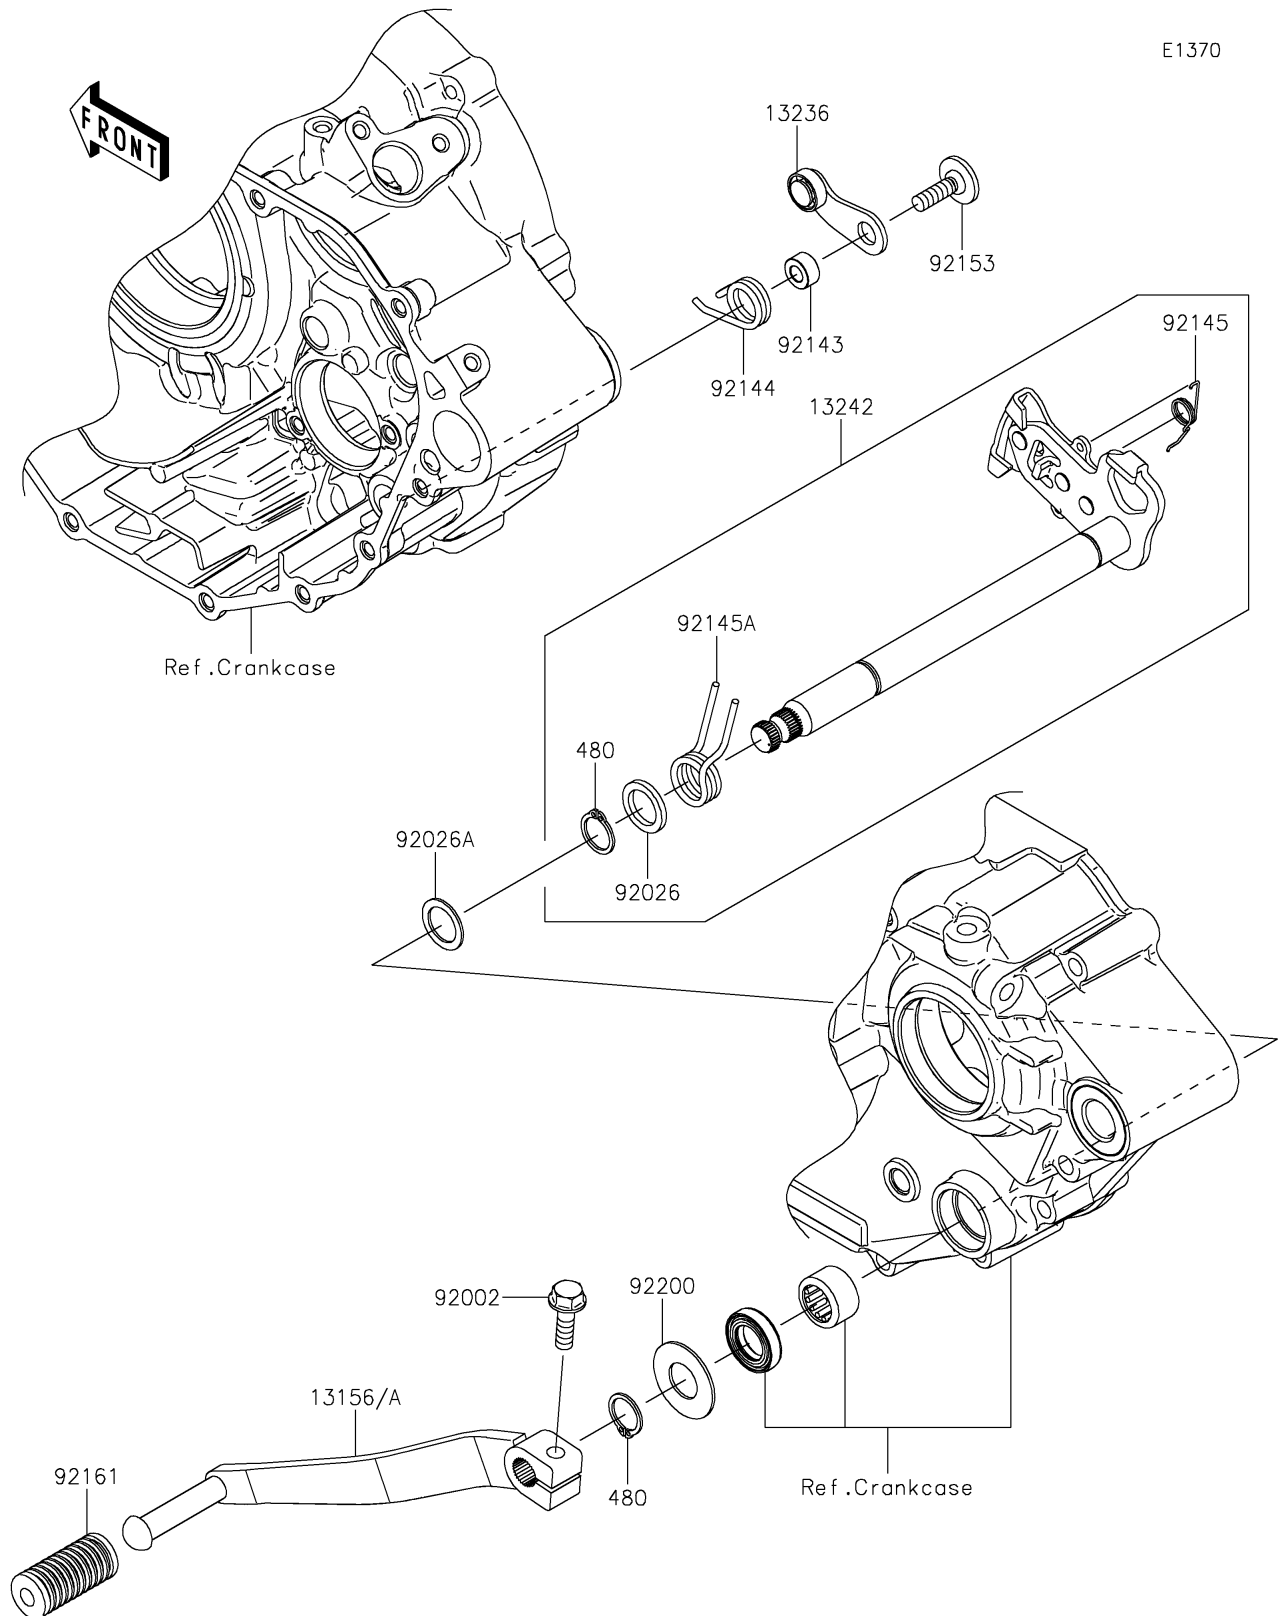

2022 KLX[®]230

PARTS DIAGRAM

Gear Change Mechanism

E1370

2022 KLX[®] 230

PARTS LIST

Gear Change Mechanism

Kawasaki

Let the Good Times Roll[®]

ITEM NAME

PART NUMBER

QUANTITY
