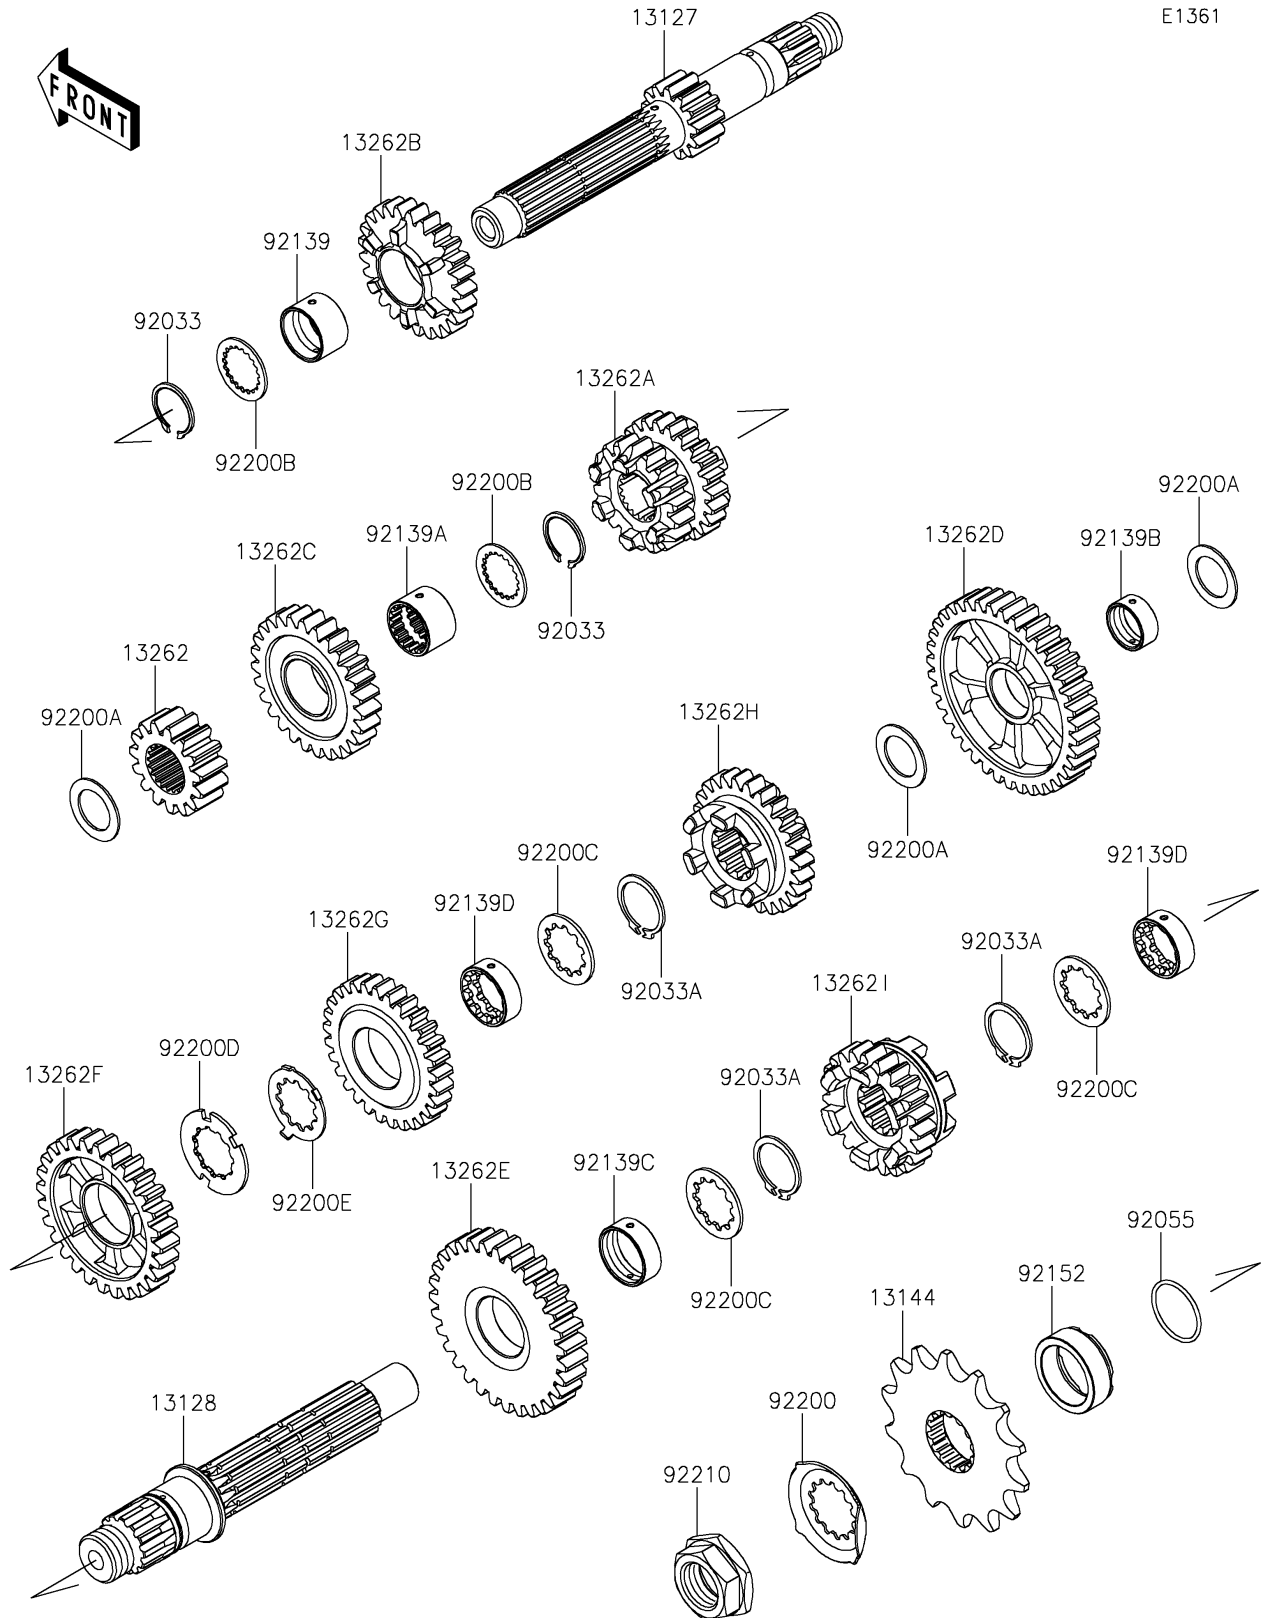

2022 KLX® 230

PARTS DIAGRAM

Transmission

2022 KLX[®] 230

PARTS LIST

Transmission

ITEM NAME	PART NUMBER	QUANTITY
SHAFT-TRANSMISSION INPUT (Ref # 13127)	13127-0698	1
SHAFT-TRANSMISSION OUTPUT (Ref # 13128)	13128-0712	1
SPROCKET-OUTPUT,14T (Ref # 13144)	13144-0586	1
GEAR,INPUT 2ND,15T (Ref # 13262)	13262-1368	1
GEAR,INPUT 3RD&4TH,18T&23T (Ref # 13262A)	13262-1369	1
GEAR,INPUT 5TH,25T (Ref # 13262B)	13262-1370	1
GEAR,INPUT 6TH,27T (Ref # 13262C)	13262-1371	1
GEAR,OUTPUT LOW,39T (Ref # 13262D)	13262-1372	1
GEAR,OUTPUT 2ND,31T (Ref # 13262E)	13262-1373	1
GEAR,OUTPUT 3RD,28T (Ref # 13262F)	13262-1374	1
GEAR,OUTPUT 4TH,29T (Ref # 13262G)	13262-1375	1
GEAR,OUTPUT 5TH,26T (Ref # 13262H)	13262-1376	1
GEAR,OUTPUT 6TH,23T (Ref # 13262I)	13262-1377	1
RING-SNAP (Ref # 92033)	92033-0798	2
RING-SNAP (Ref # 92033A)	92033-0799	3
RING-O,21.5X1.5 (Ref # 92055)	92055-0196	1
BUSHING,20X23X14 (Ref # 92139)	92139-0917	1
BUSHING,17.9X23X14.5 (Ref # 92139A)	92139-0918	1
BUSHING,17X20X8.5 (Ref # 92139B)	92139-0919	1
BUSHING,22X25X8.5 (Ref # 92139C)	92139-0920	1
BUSHING,18.7X25X8.6 (Ref # 92139D)	92139-0921	2
COLLAR (Ref # 92152)	92152-1350	1
WASHER (Ref # 92200)	92200-1720	1
WASHER,17.2X26X1 (Ref # 92200A)	92200-2223	3
WASHER,20X26X1.2 (Ref # 92200B)	92200-2224	2
WASHER,22.3X29X1.5 (Ref # 92200C)	92200-2226	3
WASHER (Ref # 92200D)	92200-2227	1
WASHER (Ref # 92200E)	92200-2228	1
NUT,20MM (Ref # 92210)	92210-0850	1