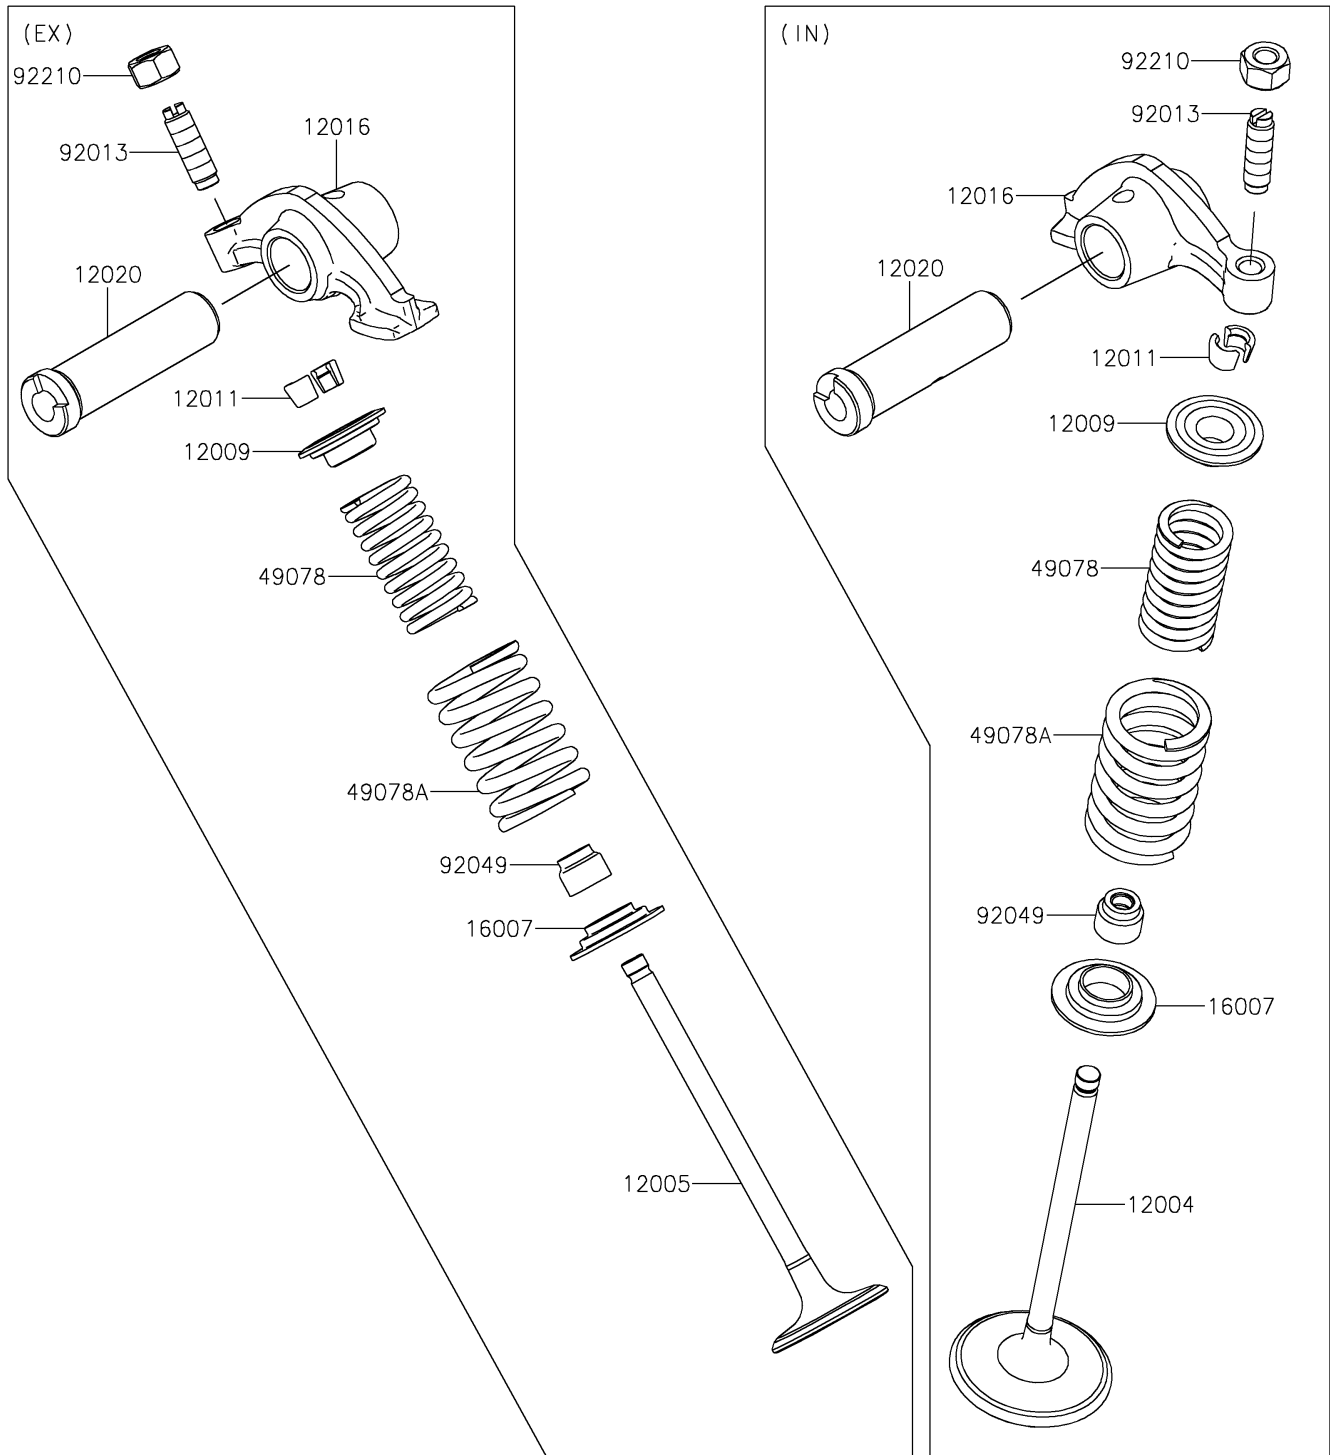

2022 KLX[®] 230

PARTS DIAGRAM

Valve(s)

E1210

2022 KLX[®] 230

PARTS LIST

Valve(s)

Kawasaki

Let the Good Times Roll[®]

ITEM NAME

PART NUMBER

QUANTITY
