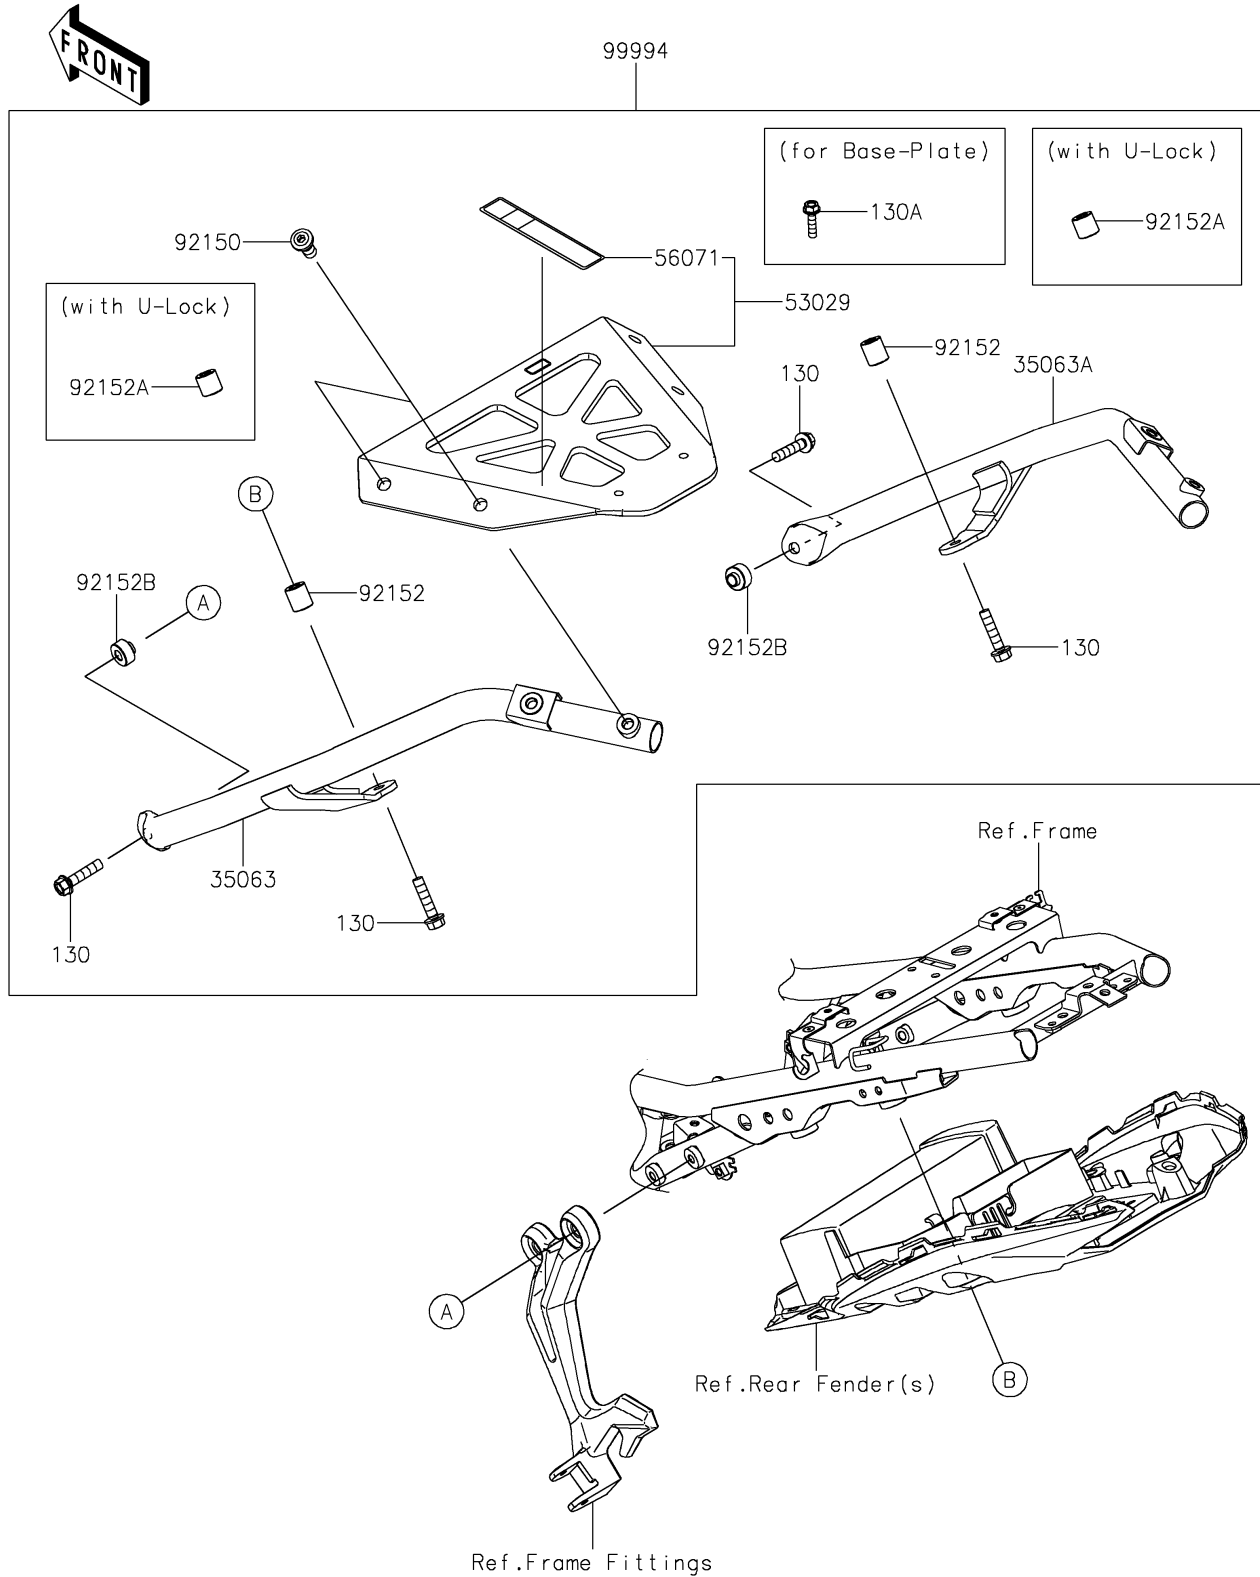

2022 Z650 ABS

PARTS DIAGRAM

Accessory(Topcase Bracket)

F2910F

2022 Z650 ABS

PARTS LIST

Accessory(Topcase Bracket)

Kawasaki

Let the Good Times Roll®

ITEM NAME

PART NUMBER

QUANTITY
