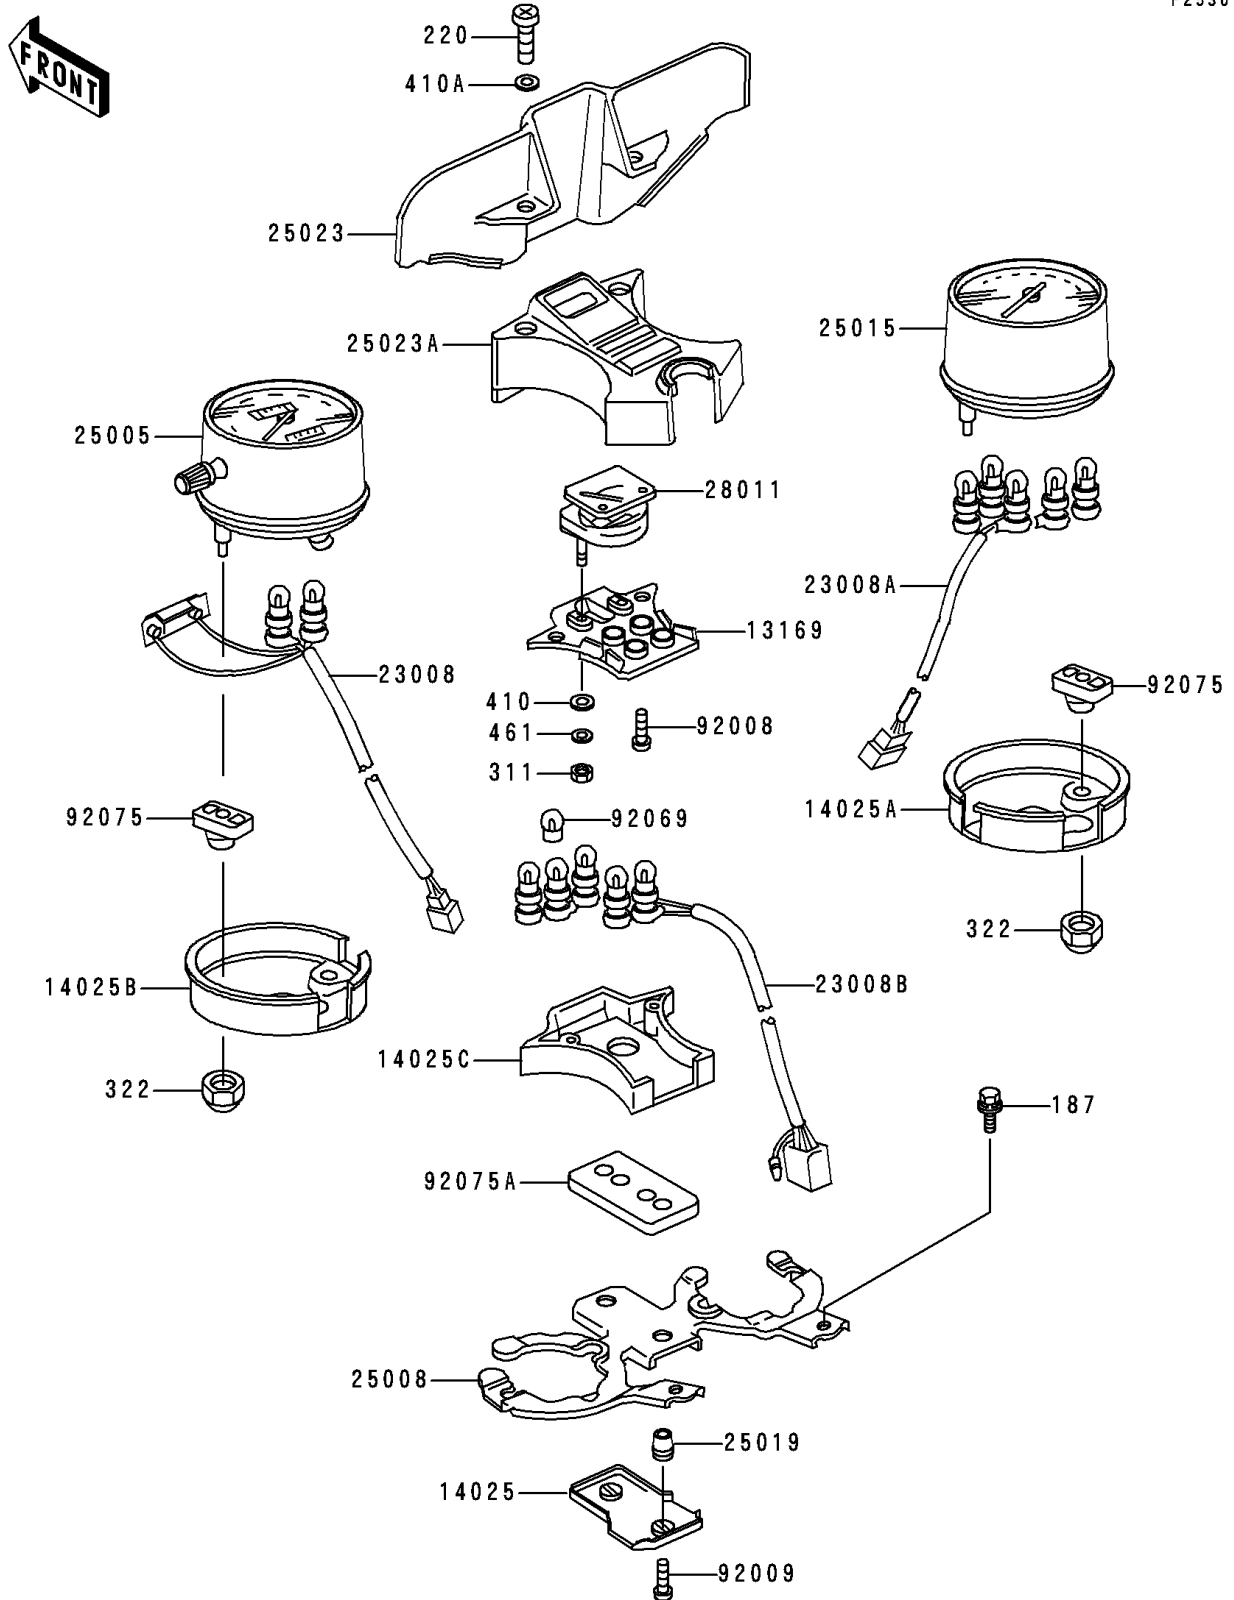

1996 Police 1000

PARTS DIAGRAM

Meter(s)

F2530

1996 Police 1000

PARTS LIST

Meter(s)

ITEM NAME

PART NUMBER

QUANTITY
