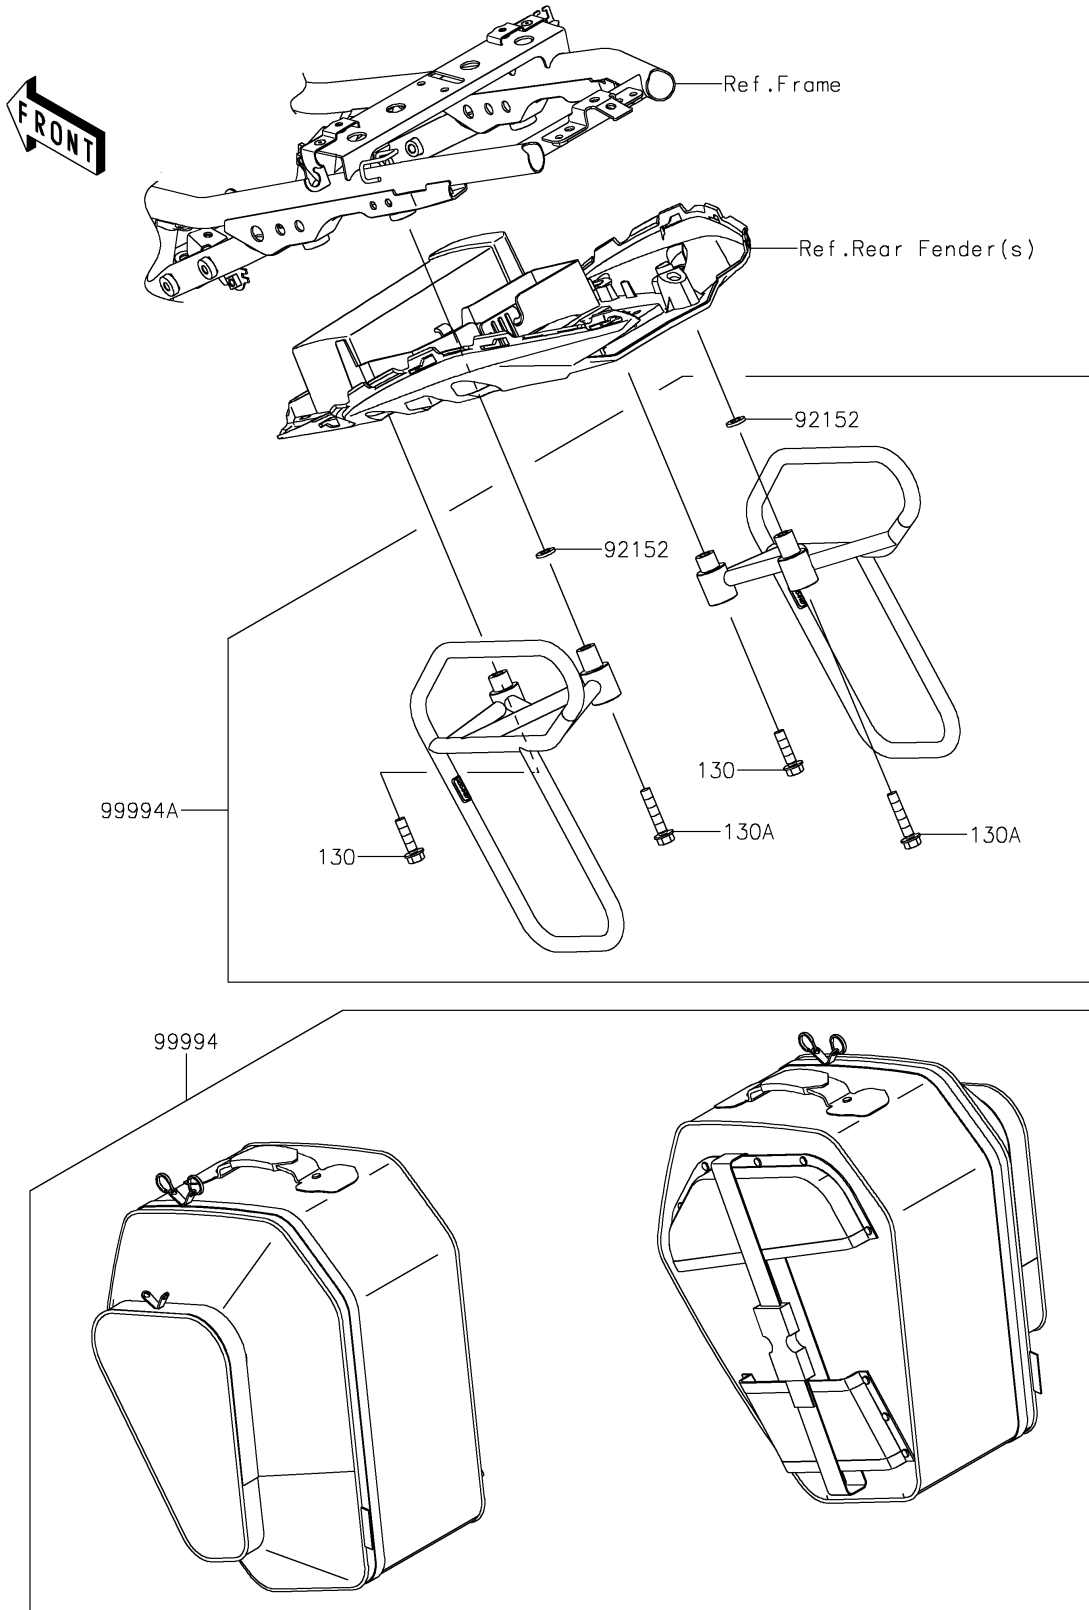

2022 Z650 ABS

PARTS DIAGRAM

Accessory(Pannier)

F2910E

2022 Z650 ABS

PARTS LIST

Accessory(Pannier)

Kawasaki

Let the Good Times Roll®

ITEM NAME

PART NUMBER

QUANTITY
