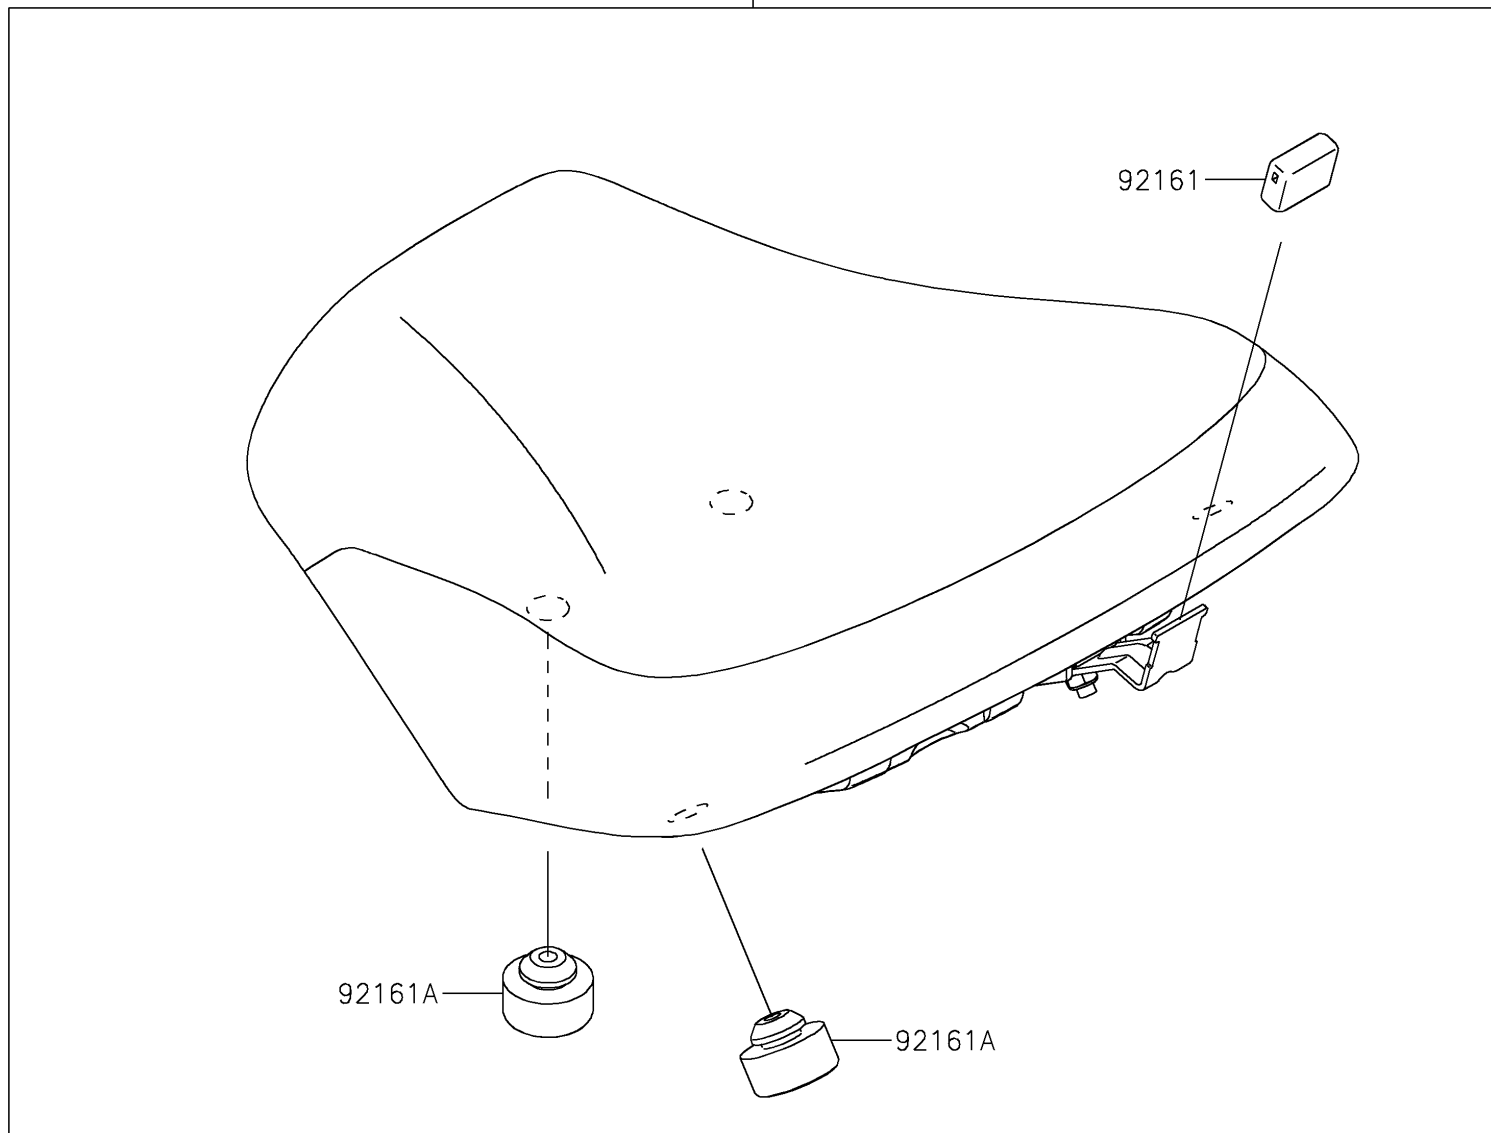

2022 Z650 ABS

PARTS DIAGRAM

Accessory(High Seat)

Kawasaki

Let the Good Times Roll®

F2910C

99994

92161

92161A

92161A

2022 Z650 ABS

PARTS LIST

Accessory(High Seat)

Kawasaki

Let the Good Times Roll®

ITEM NAME

PART NUMBER

QUANTITY
