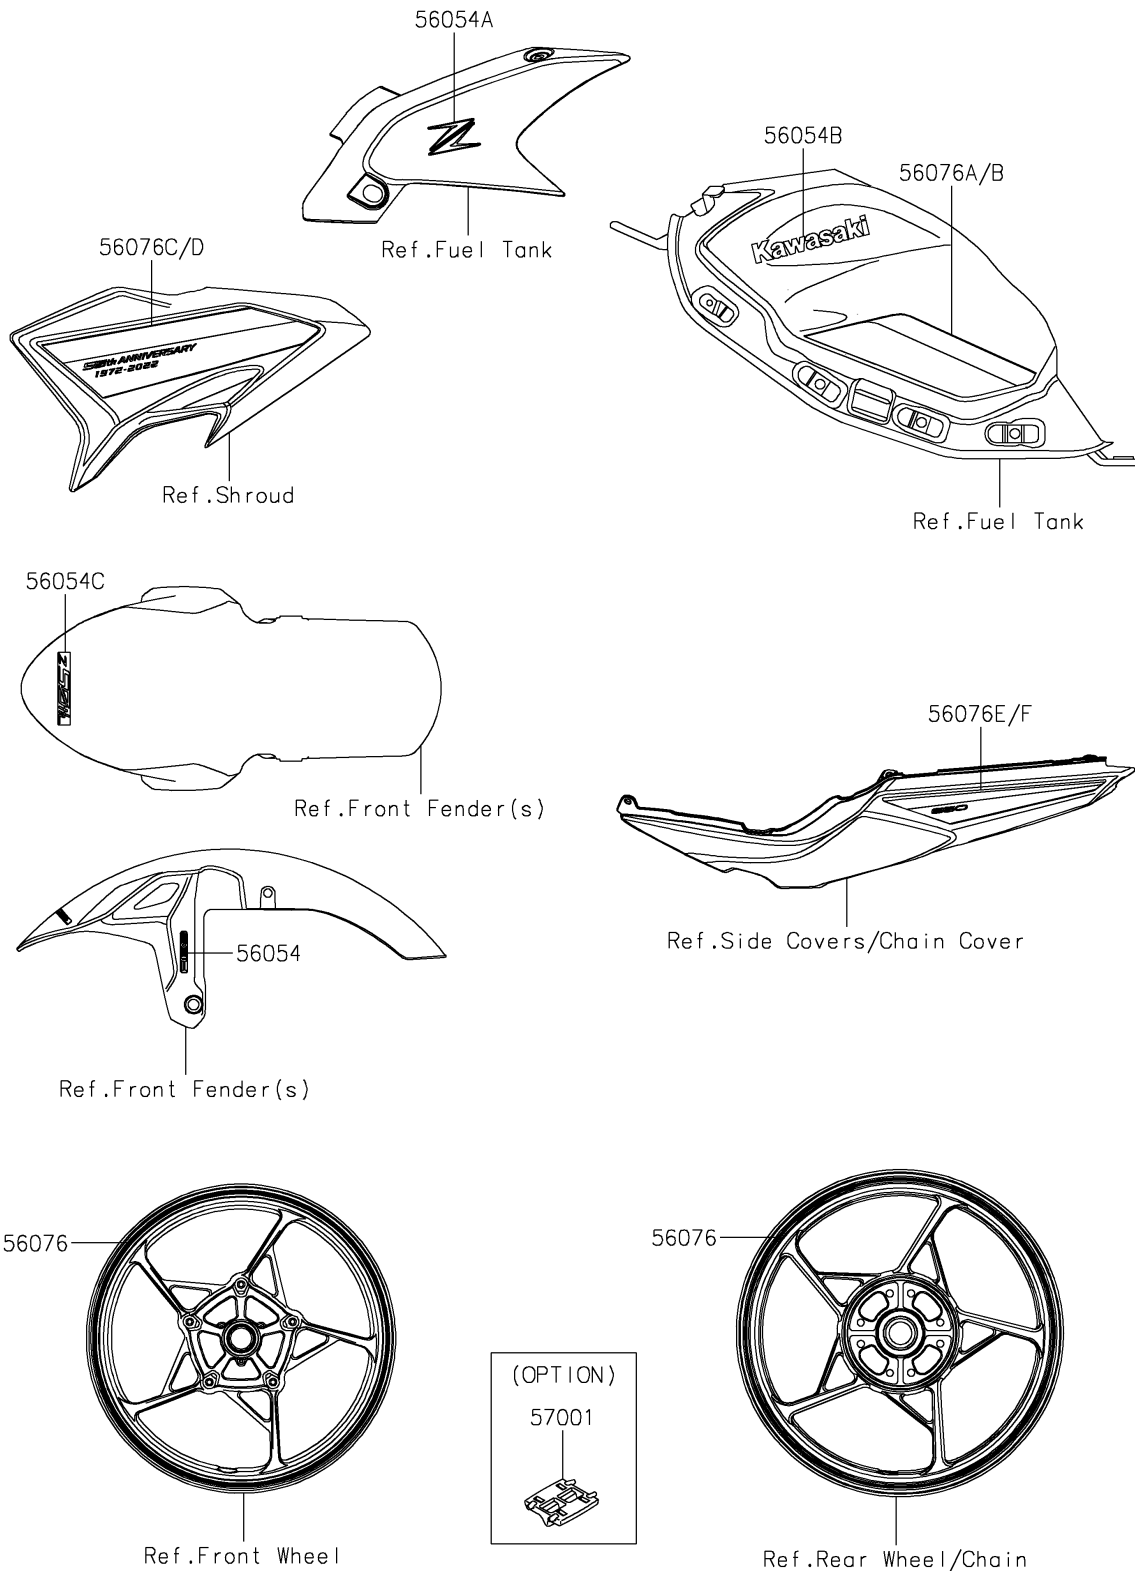

2022 Z650

PARTS DIAGRAM

Decals(Red)(KNFCL)

F2861C

2022 Z650

PARTS LIST

Decals(Red)(KNFCL)

Kawasaki

Let the Good Times Roll®

ITEM NAME

PART NUMBER

QUANTITY
