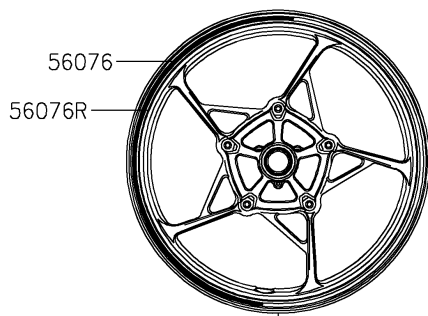

2022 Z650

PARTS DIAGRAM

Decals(Green)(KNFAN/KNFAL)(CN)

Ref. Cowling

F2861A

Ref. Fuel Tank

Ref. Cowling

Ref. Fuel Tank

Ref. Shroud

Ref. Front Fender(s)

Ref. Side Covers/Chain Cover

Ref. Front Wheel

Ref. Rear Wheel/Chain

2022 Z650

PARTS LIST

Decals(Green)(KNFAN/KNFAL)(CN)

ITEM NAME

PART NUMBER

QUANTITY
