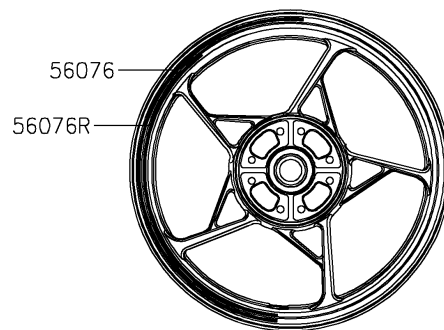

2022 Z650

PARTS DIAGRAM

Decals(Green)(KNFAN/KNFAL)(CN)

Ref. Cowling

F2861A

Ref. Fuel Tank

Ref. Cowling

Ref. Fuel Tank

Ref. Shroud

Ref. Front Fender(s)

Ref. Side Covers/Chain Cover

Ref. Front Wheel

Ref. Rear Wheel/Chain

2022 Z650

PARTS LIST

Decals(Green)(KNFAN/KNFAL)(CN)

ITEM NAME

PART NUMBER

QUANTITY
