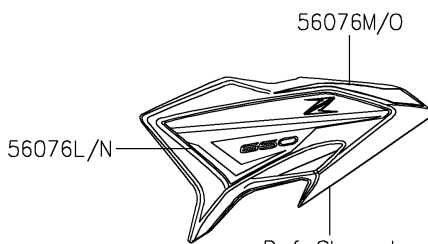

2022 Z650

PARTS DIAGRAM

Decals(Green)(KNFAN/KNFAL)(CN)

Ref. Cowling

F2861A

Ref. Fuel Tank

Ref. Cowling

Ref. Fuel Tank

Ref. Shroud

Ref. Front Fender(s)

Ref. Side Covers/Chain Cover

Ref. Front Wheel

Ref. Rear Wheel/Chain

2022 Z650

PARTS LIST

Decals(Green)(KNFAN/KNFAL)(CN)

ITEM NAME

PART NUMBER

QUANTITY
