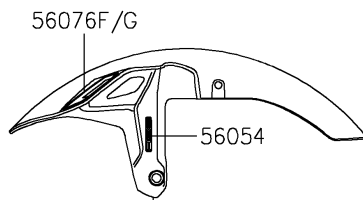

2022 Z650

PARTS DIAGRAM

Decals(Green)(KNFAN/KNFAL)(CN)

Ref. Cowling

F2861A

Ref. Fuel Tank

Ref. Cowling

Ref. Fuel Tank

Ref. Shroud

Ref. Front Fender(s)

Ref. Side Covers/Chain Cover

Ref. Front Wheel

Ref. Rear Wheel/Chain

2022 Z650

PARTS LIST

Decals(Green)(KNFAN/KNFAL)(CN)

ITEM NAME

PART NUMBER

QUANTITY
