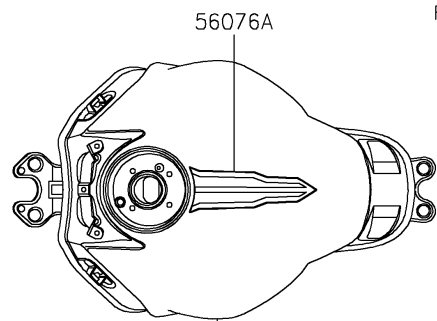

2022 Z650

PARTS DIAGRAM

Decals(Green)(KNFAN/KNFAL)(CN)

Ref. Cowling

F2861A

Ref. Fuel Tank

Ref. Cowling

Ref. Fuel Tank

Ref. Shroud

Ref. Front Fender(s)

Ref. Side Covers/Chain Cover

Ref. Front Wheel

Ref. Rear Wheel/Chain

2022 Z650

PARTS LIST

Decals(Green)(KNFAN/KNFAL)(CN)

ITEM NAME

PART NUMBER

QUANTITY
