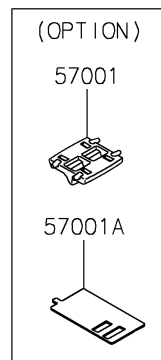

Ref. Shroud

Ref. Front Fender(s)

Ref. Side Covers/Chain Cover

Ref. Front Wheel

Ref. Rear Wheel/Chain

2022 Z650

PARTS LIST

Decals(Green)(KNFAN/KNFAL)(CN)

ITEM NAME

PART NUMBER

QUANTITY
