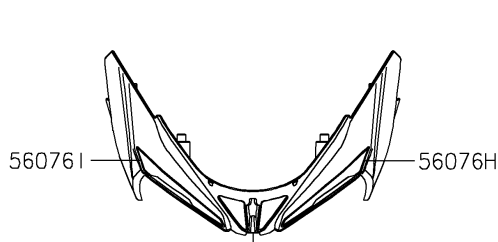

2022 Z650

PARTS DIAGRAM

Decals(Green)(KNFAN/KNFAL)(CN)

Ref. Cowling

F2861A

Ref. Fuel Tank

Ref. Cowling

Ref. Fuel Tank

Ref. Shroud

Ref. Front Fender(s)

Ref. Side Covers/Chain Cover

Ref. Front Wheel

Ref. Rear Wheel/Chain

2022 Z650

PARTS LIST

Decals(Green)(KNFAN/KNFAL)(CN)

ITEM NAME

PART NUMBER

QUANTITY
