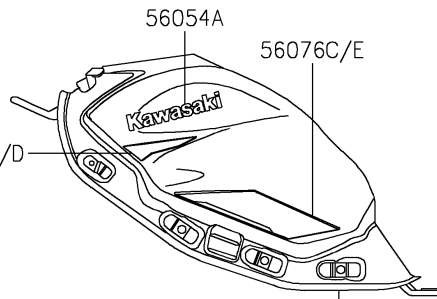

2022 Z650

PARTS DIAGRAM

Decals(Green)(KNFAN/KNFAL)(CN)

Ref. Cowling

F2861A

Ref. Fuel Tank

Ref. Cowling

Ref. Fuel Tank

Ref. Shroud

Ref. Front Fender(s)

Ref. Side Covers/Chain Cover

Ref. Front Wheel

Ref. Rear Wheel/Chain

2022 Z650

PARTS LIST

Decals(Green)(KNFAN/KNFAL)(CN)

ITEM NAME

PART NUMBER

QUANTITY
