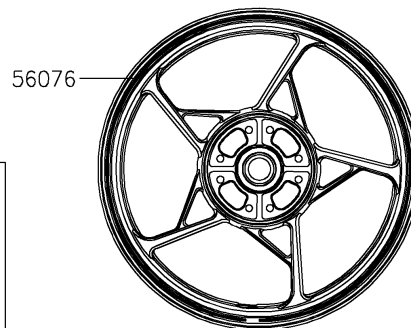

## PARTS DIAGRAM

### Decals(Black)(KNFNN)

F2861

Ref. Cowling

Ref. Fuel Tank

Ref. Fuel Tank

Ref. Fuel Tank

Ref. Shroud

Ref. Front Fender(s)

Ref. Side Covers/Chain Cover

Ref. Front Wheel

Ref. Rear Wheel/Chain