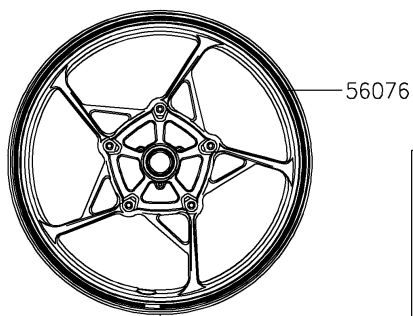

## PARTS DIAGRAM

### Decals(Black)(KNFNN)

F2861

Ref. Cowling

Ref. Fuel Tank

Ref. Fuel Tank

Ref. Fuel Tank

Ref. Shroud

Ref. Front Fender(s)

Ref. Side Covers/Chain Cover

Ref. Front Wheel

Ref. Rear Wheel/Chain