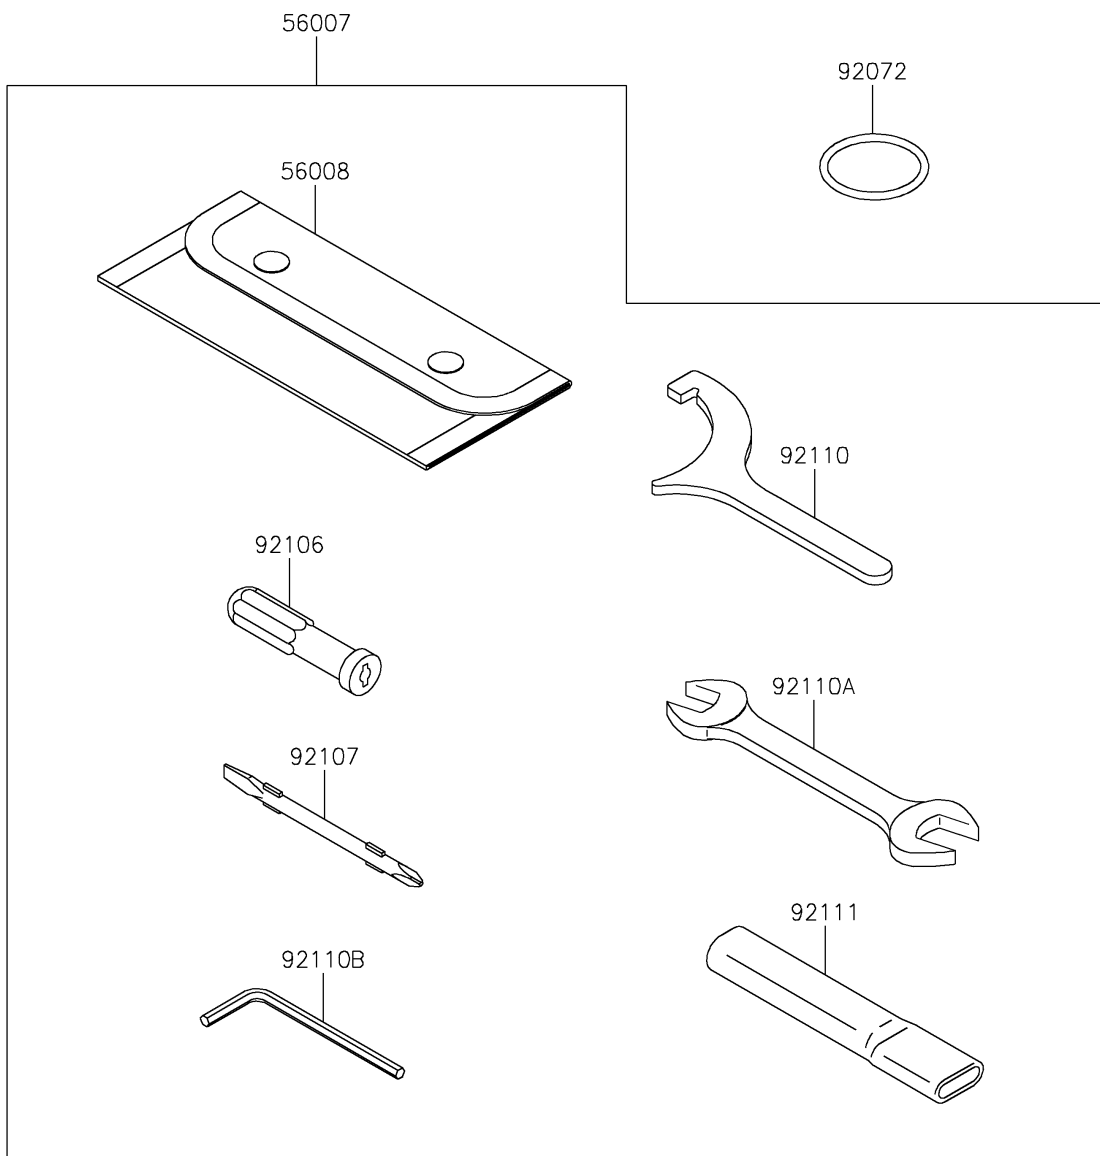

2022 Z650 ABS

PARTS DIAGRAM

Owner's Tools

F2810

2022 Z650 ABS

PARTS LIST

Owner's Tools

Kawasaki

Let the Good Times Roll®

ITEM NAME

PART NUMBER

QUANTITY
