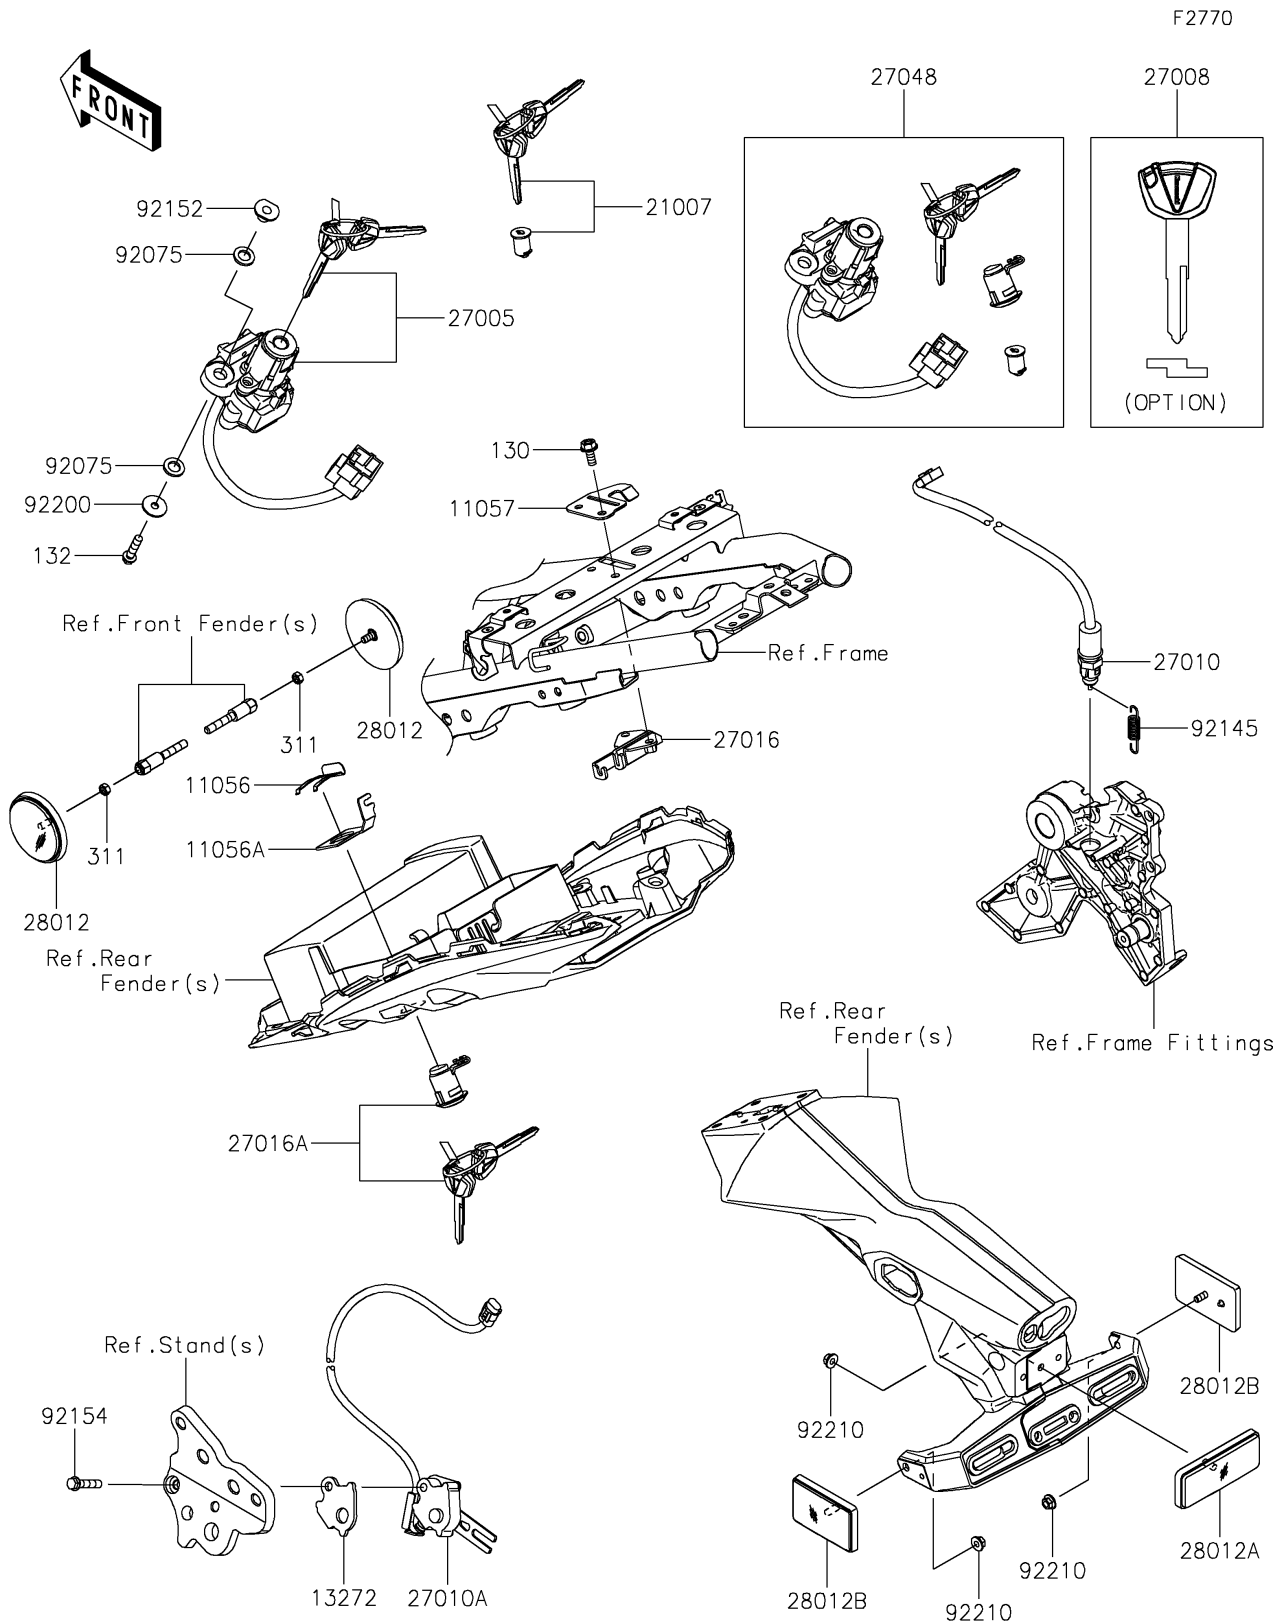

2022 Z650

PARTS DIAGRAM

Ignition Switch/Locks/Reflectors

2022 Z650

PARTS LIST

Ignition Switch/Locks/Reflectors

Kawasaki

Let the Good Times Roll®

ITEM NAME

PART NUMBER

QUANTITY
